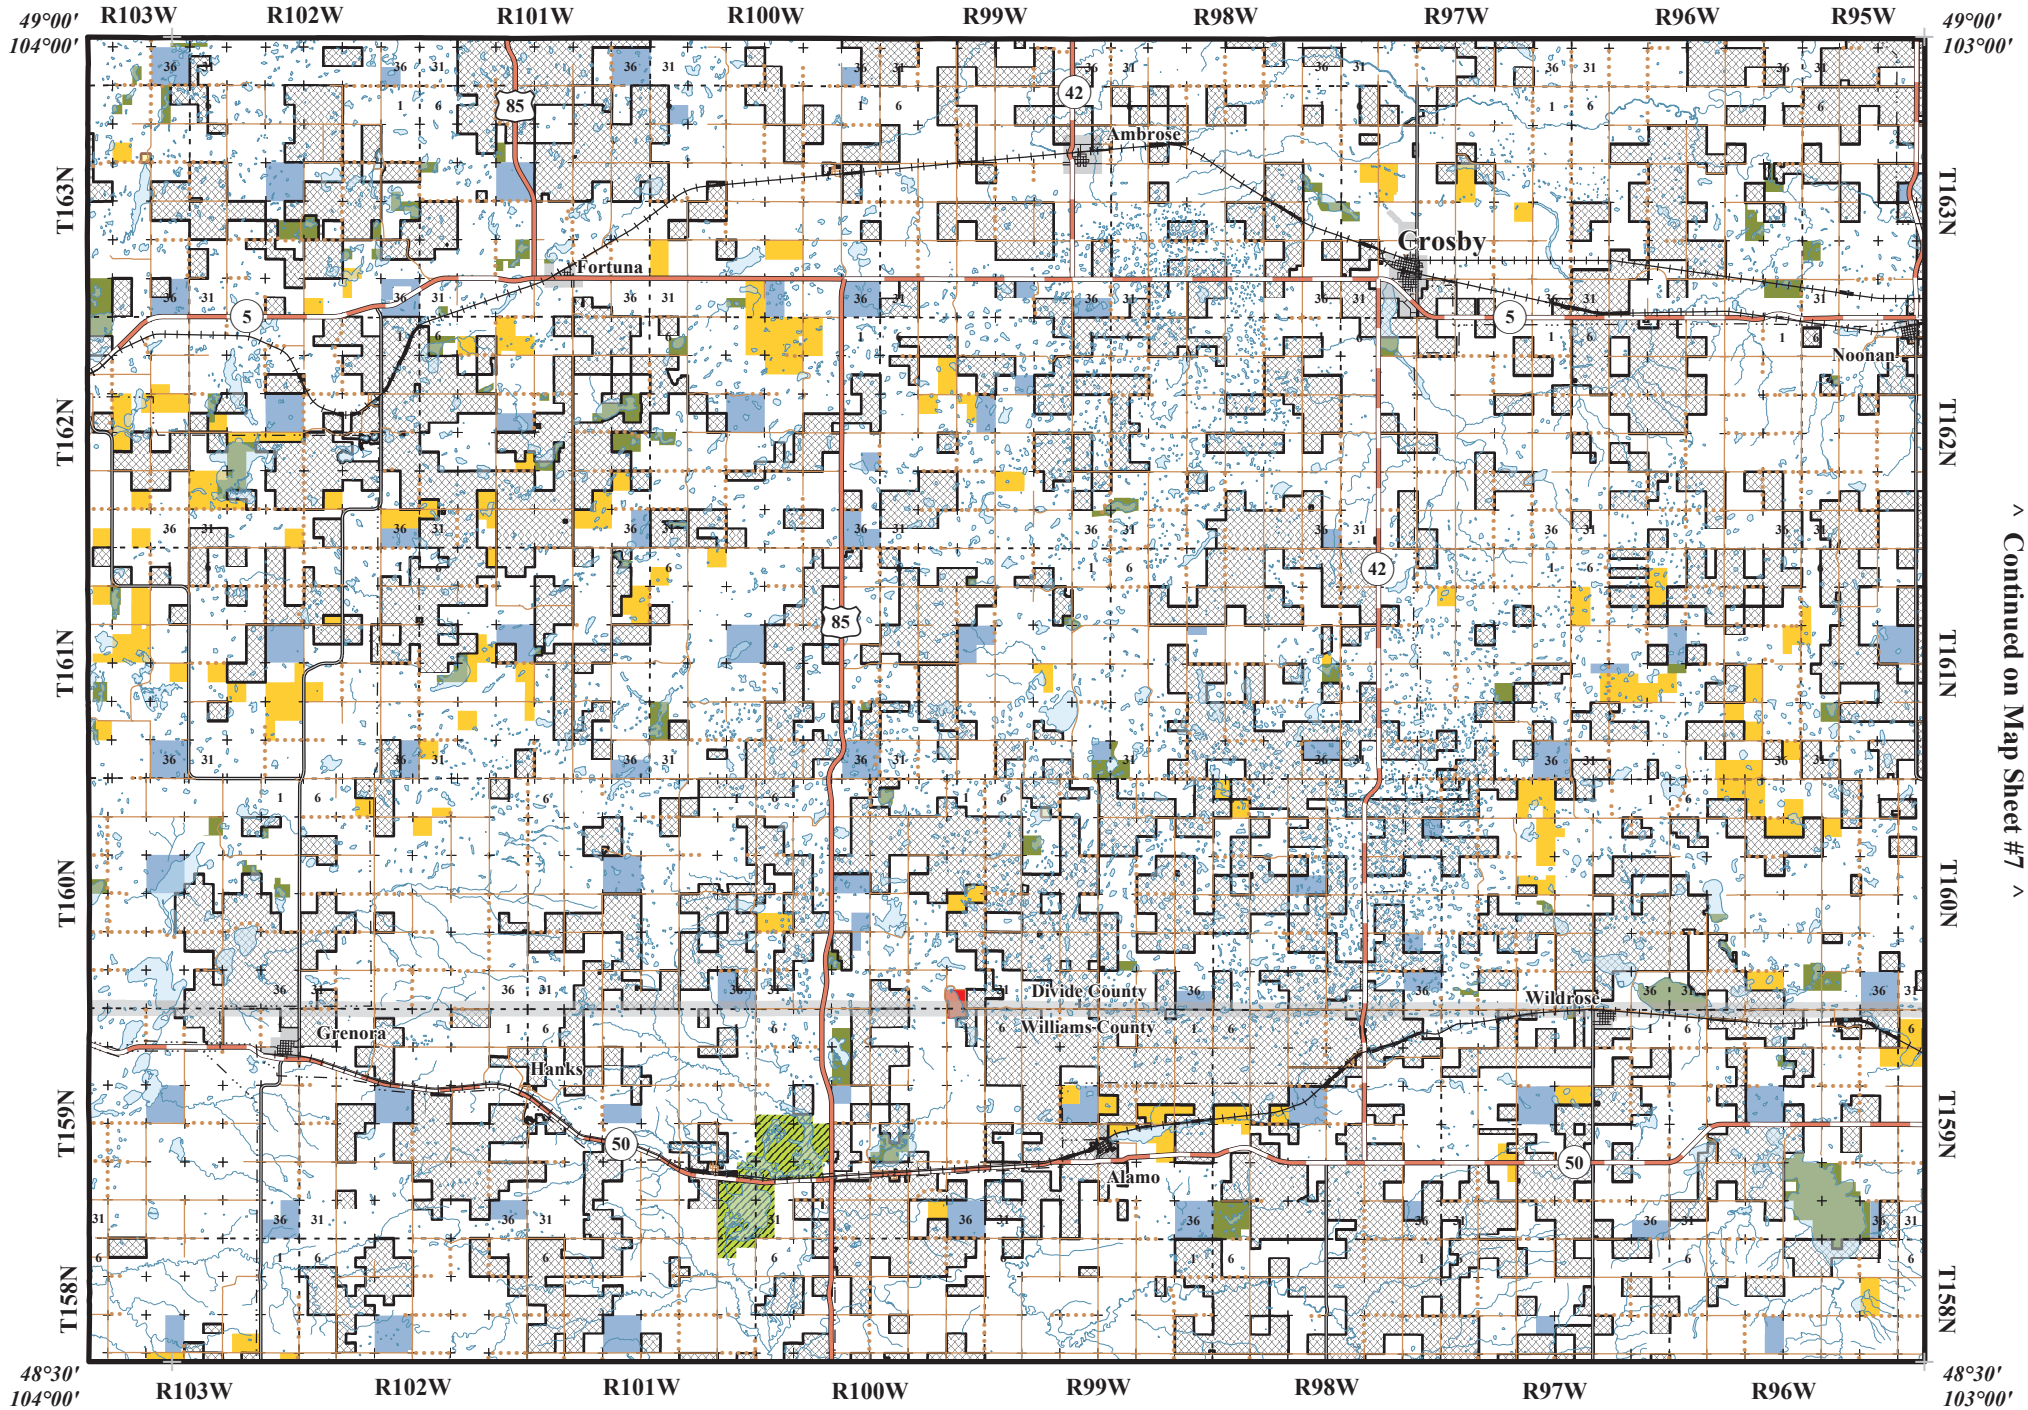

Map Sheet 1

Scale 1:325,000
1 inch represents 5.13 miles

AUG.2023 - JUL.2024

Continued on Map Sheet #7