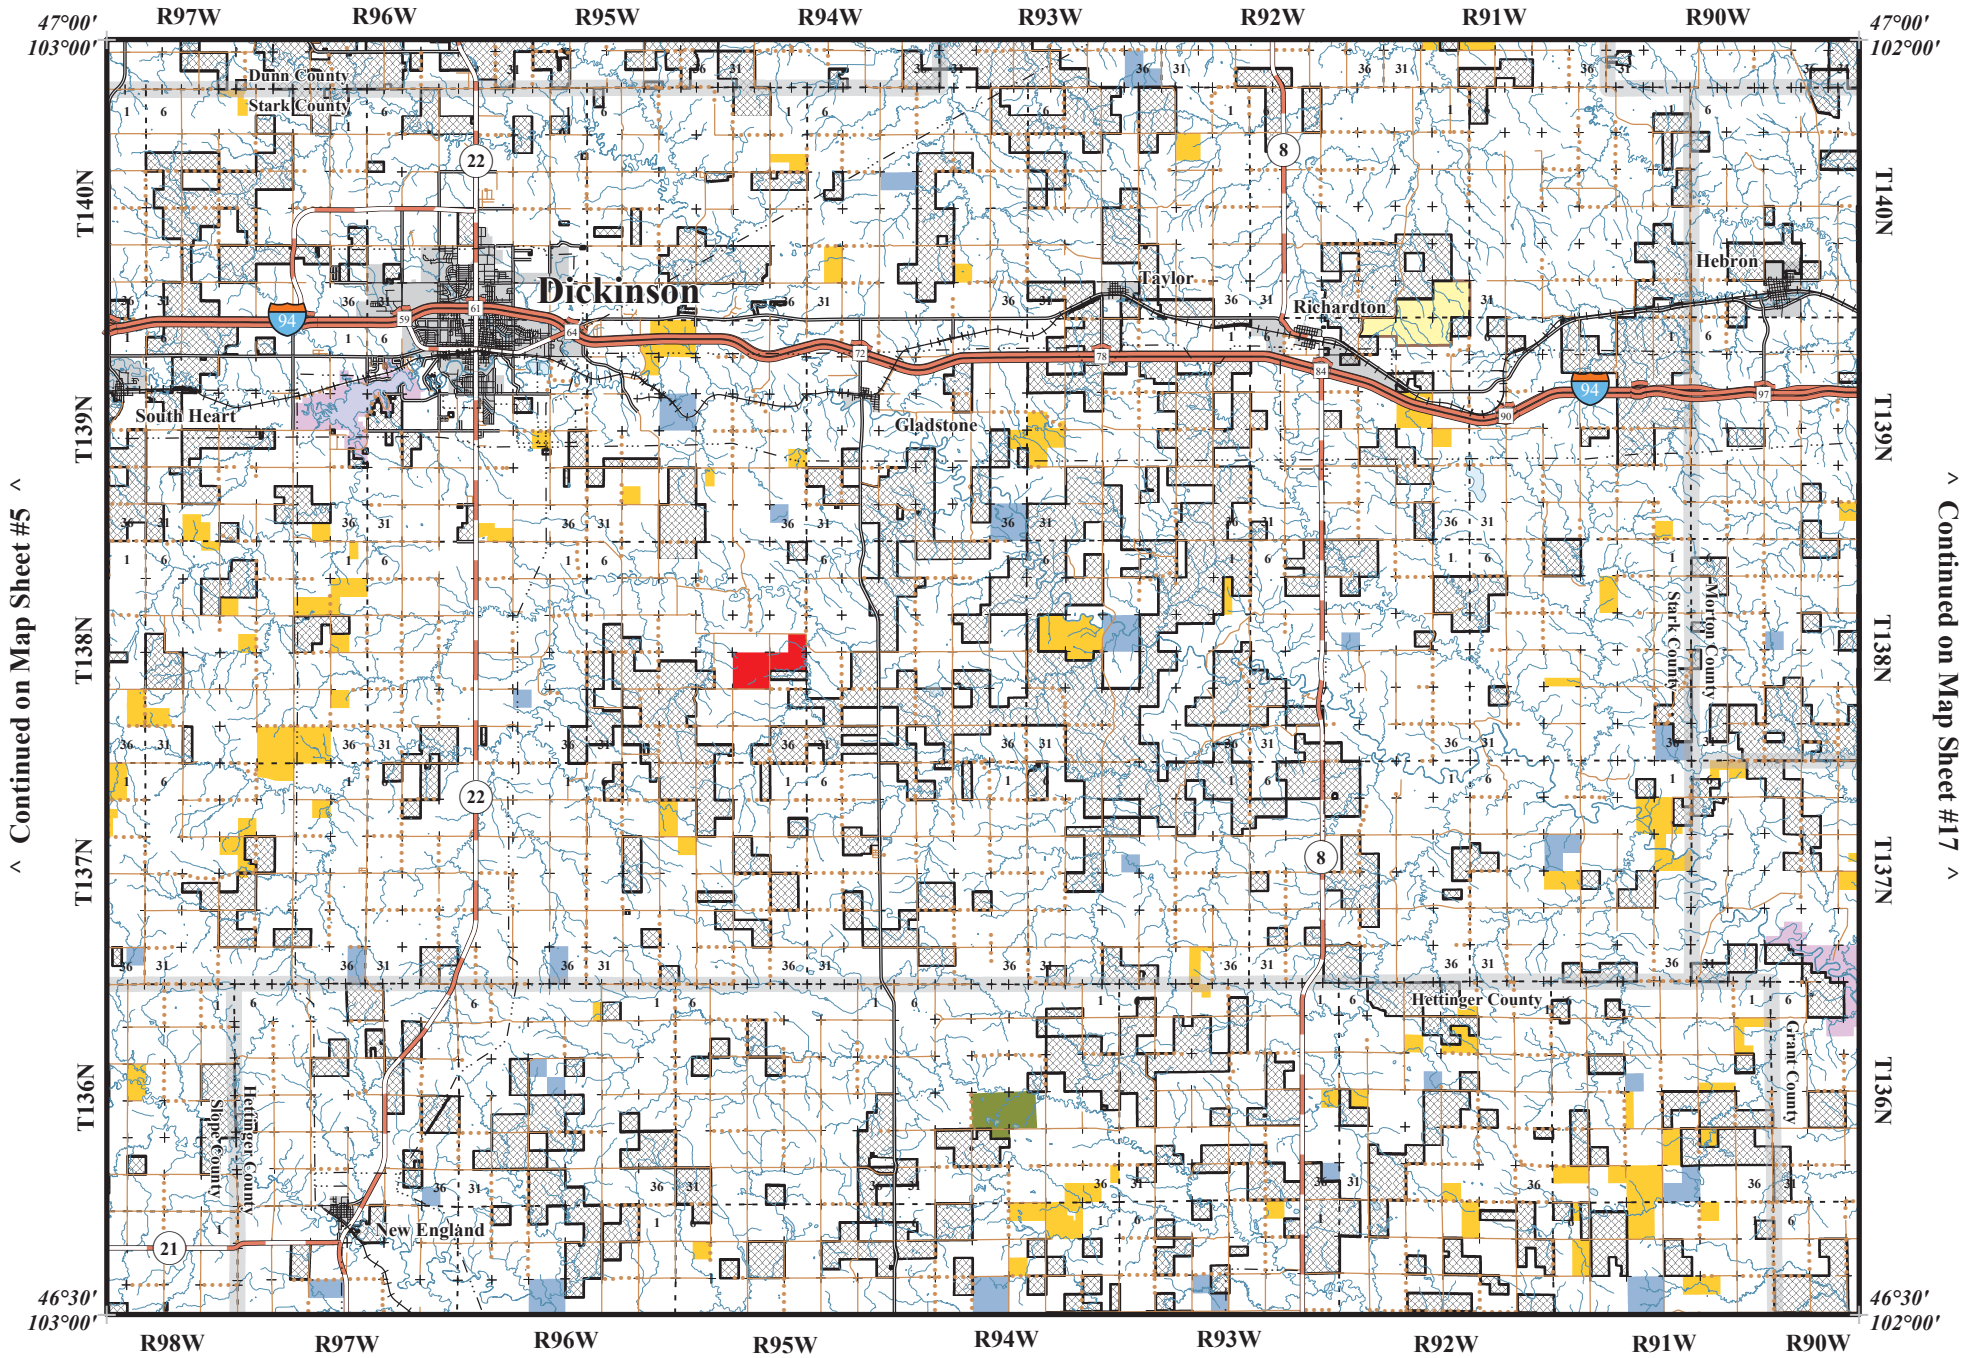

# Map Sheet 11

Scale 1:325,000  
1 inch represents 5.13 miles

AUG.2023 - JUL.2024

^ Continued on Map Sheet #5 ^

^ Continued on Map Sheet #17 ^