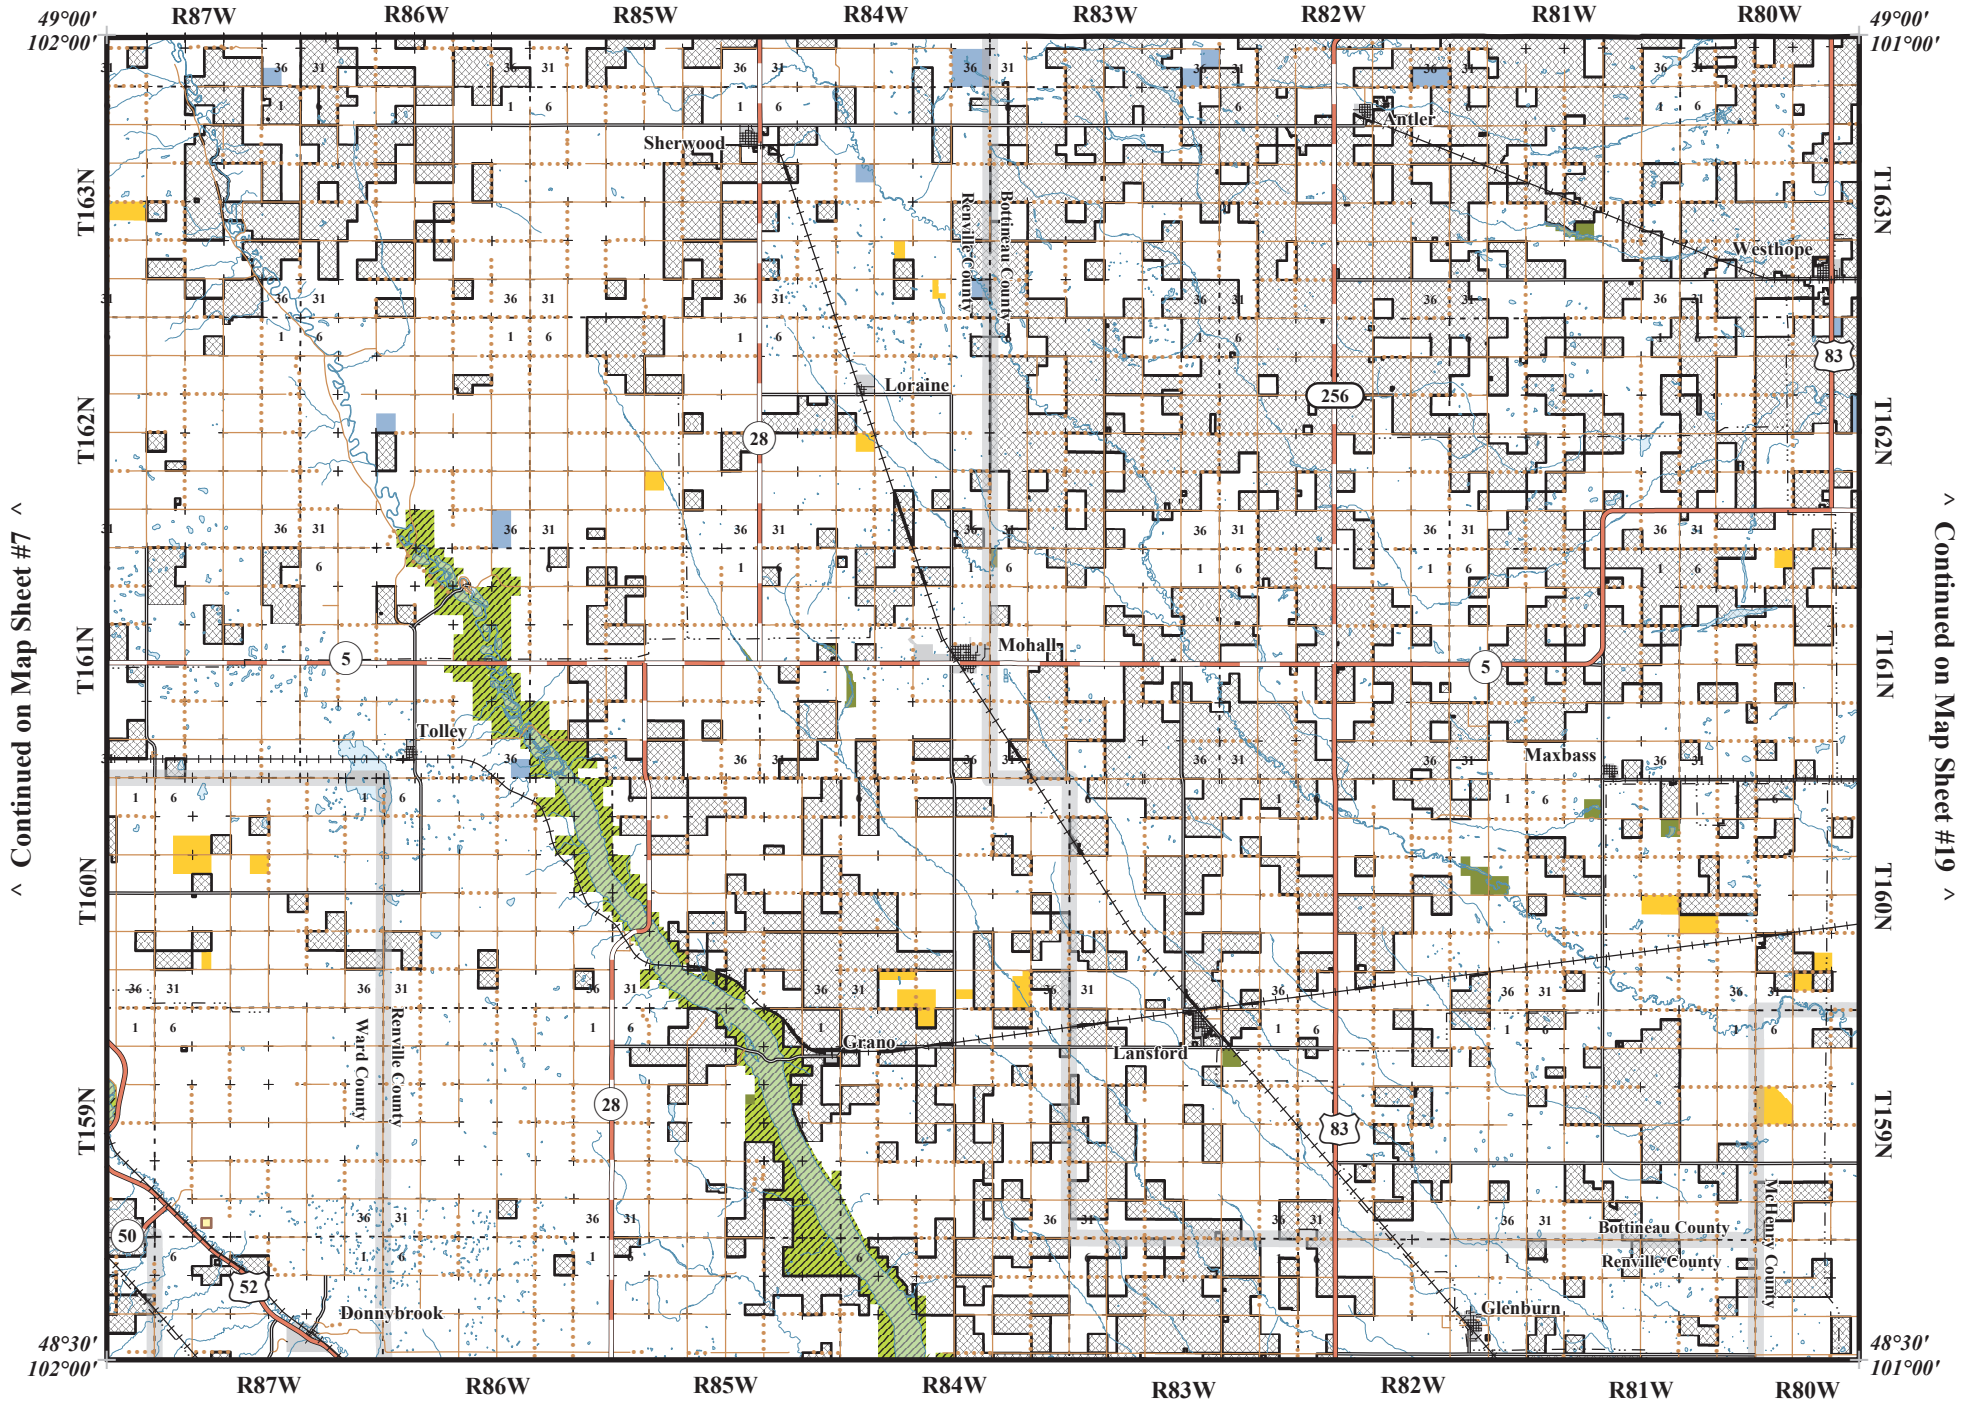

Map Sheet 13

Scale 1:325,000
1 inch represents 5.13 miles

AUG.2023 - JUL.2024

^ Continued on Map Sheet #7 ^

^ Continued on Map Sheet #19 ^