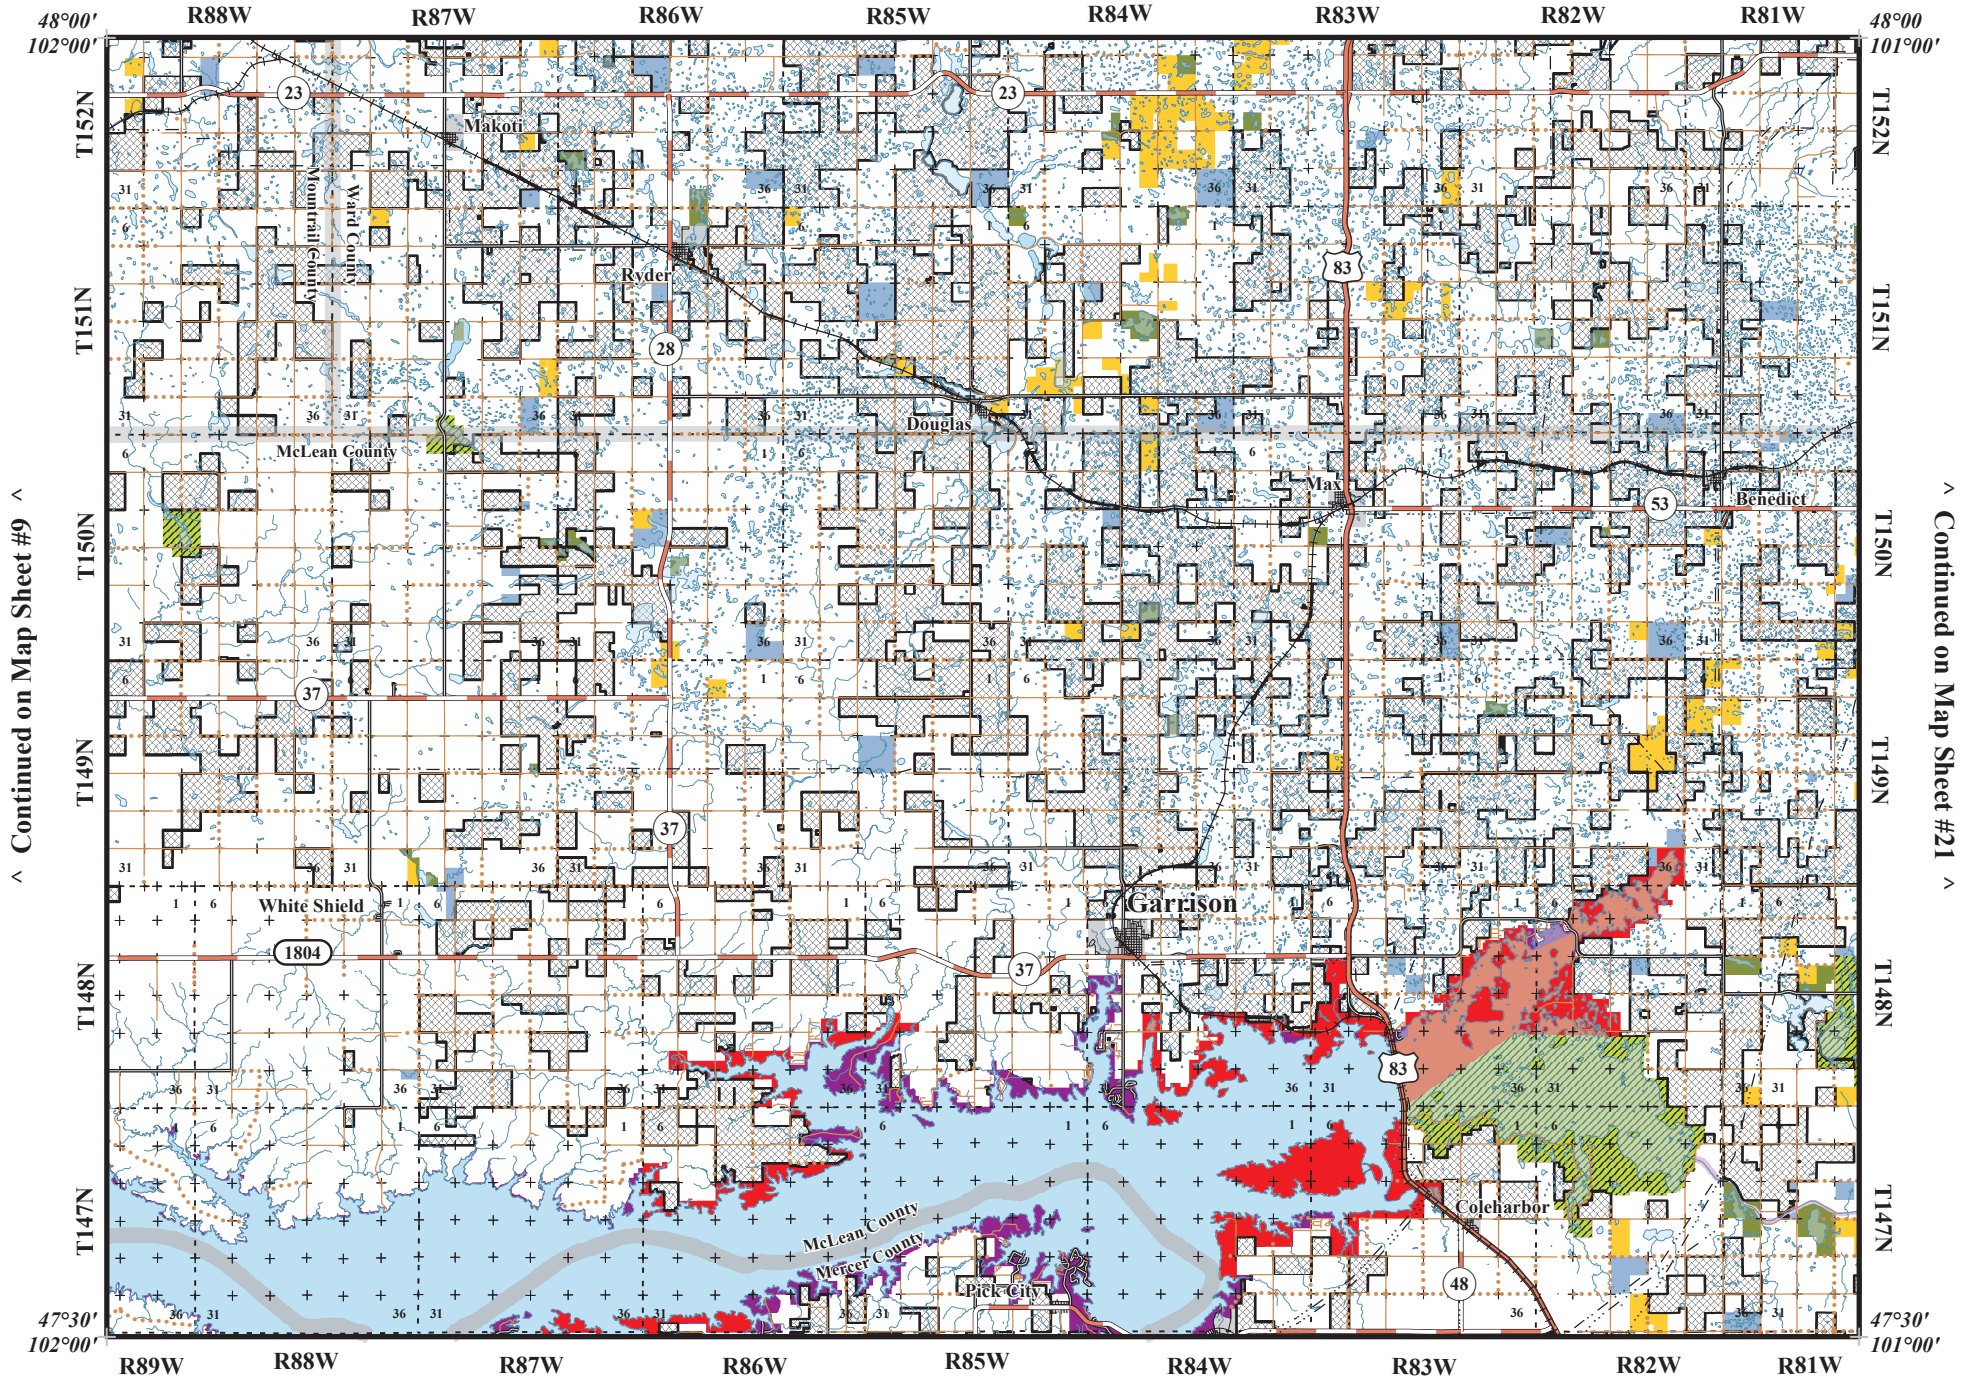

# Map Sheet 15

Scale 1:325,000  
1 inch represents 5.13 miles

AUG.2023 - JUL.2024

^ Continued on Map Sheet #9 ^

^ Continued on Map Sheet #21 ^