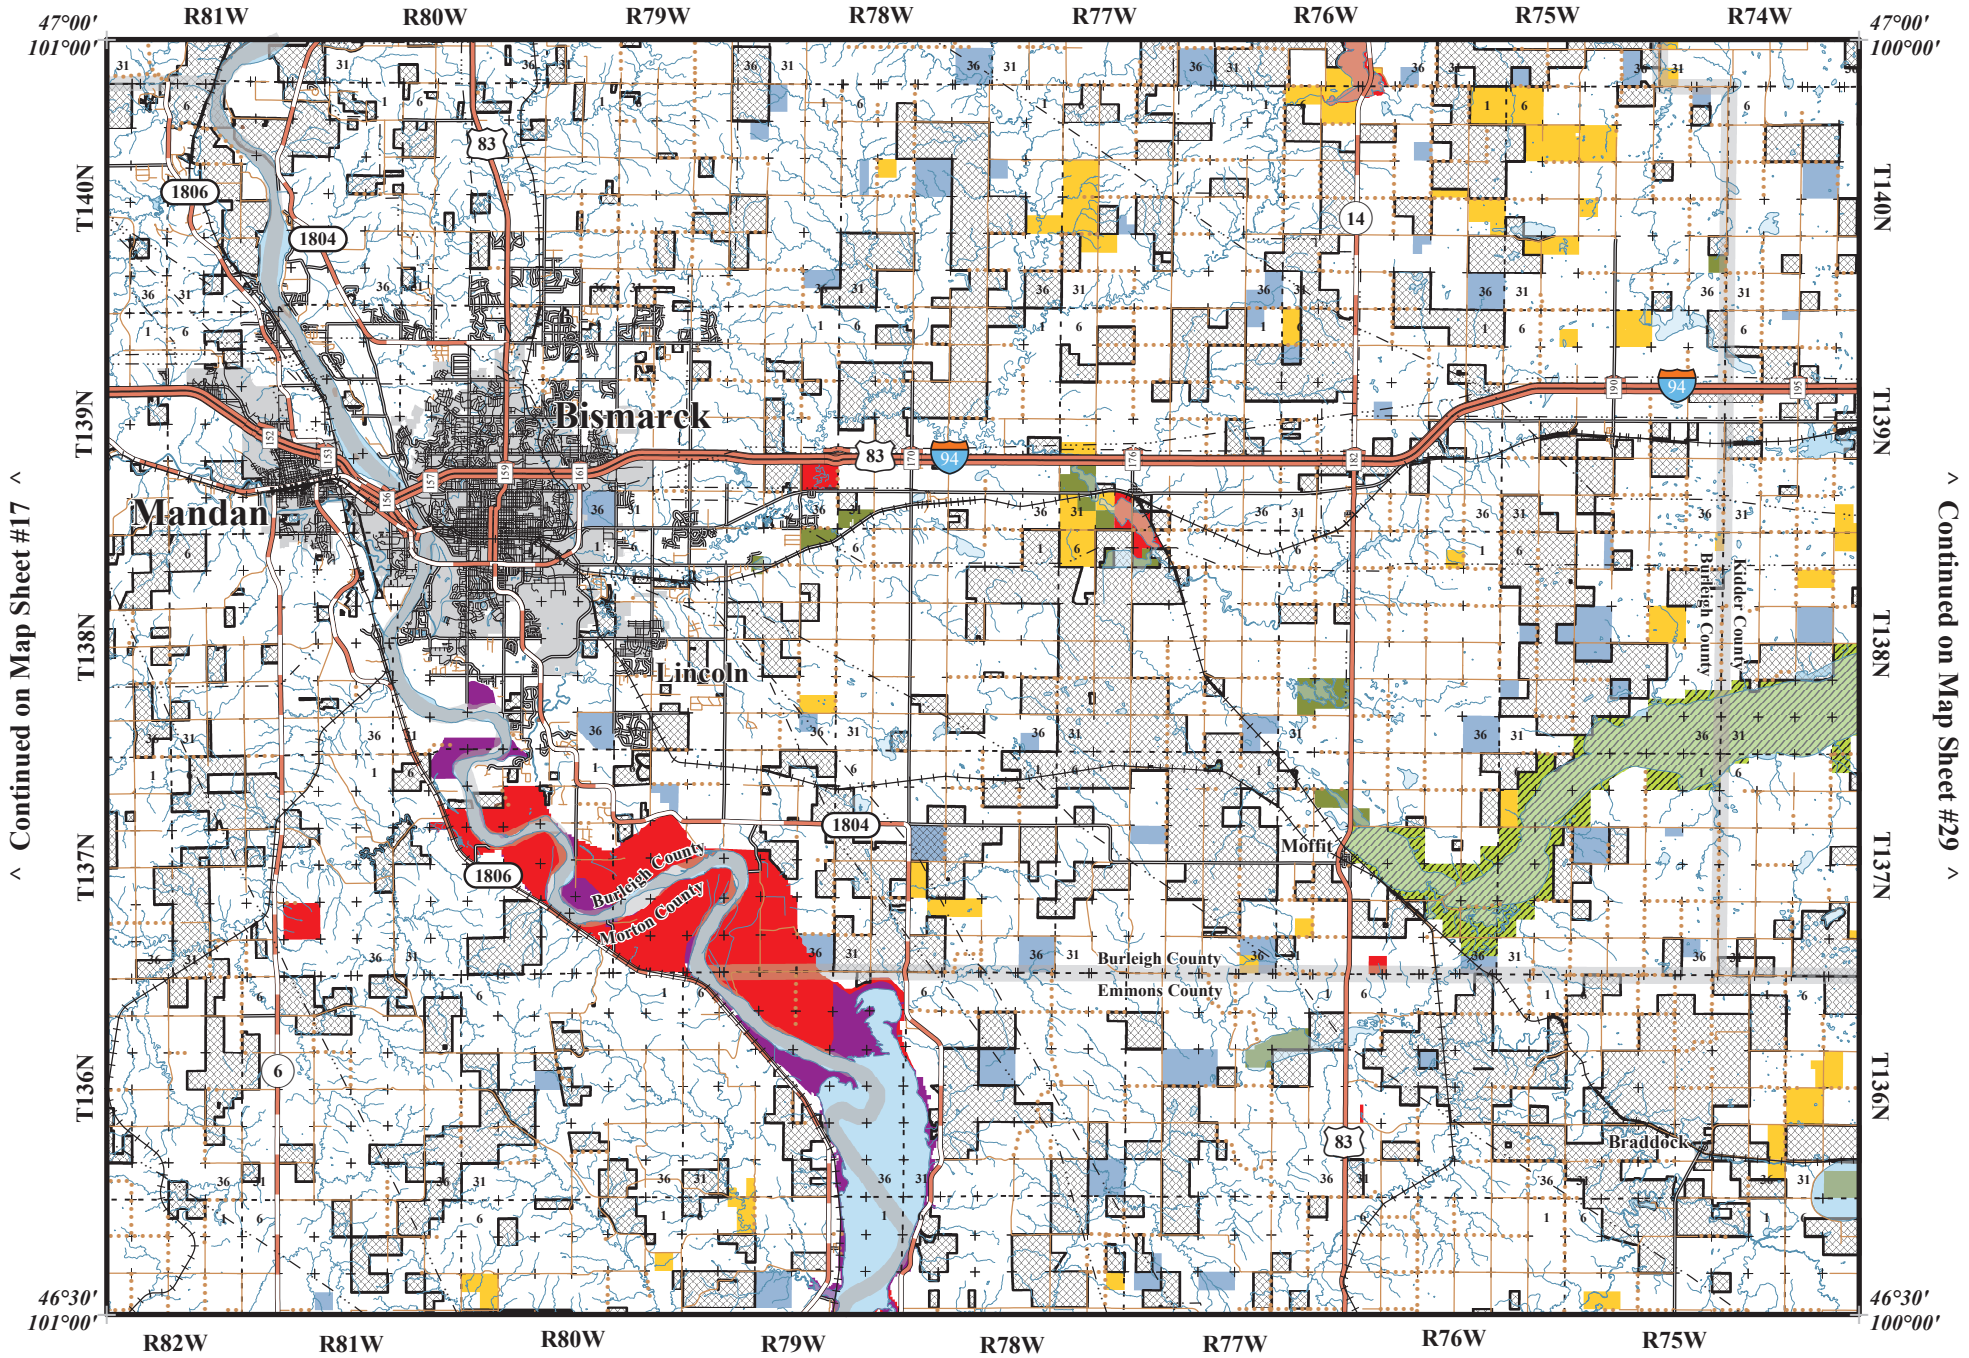

Map Sheet 23

Scale 1:325,000
1 inch represents 5.13 miles

AUG.2023 - JUL.2024

Continued on Map Sheet #17

Continued on Map Sheet #29