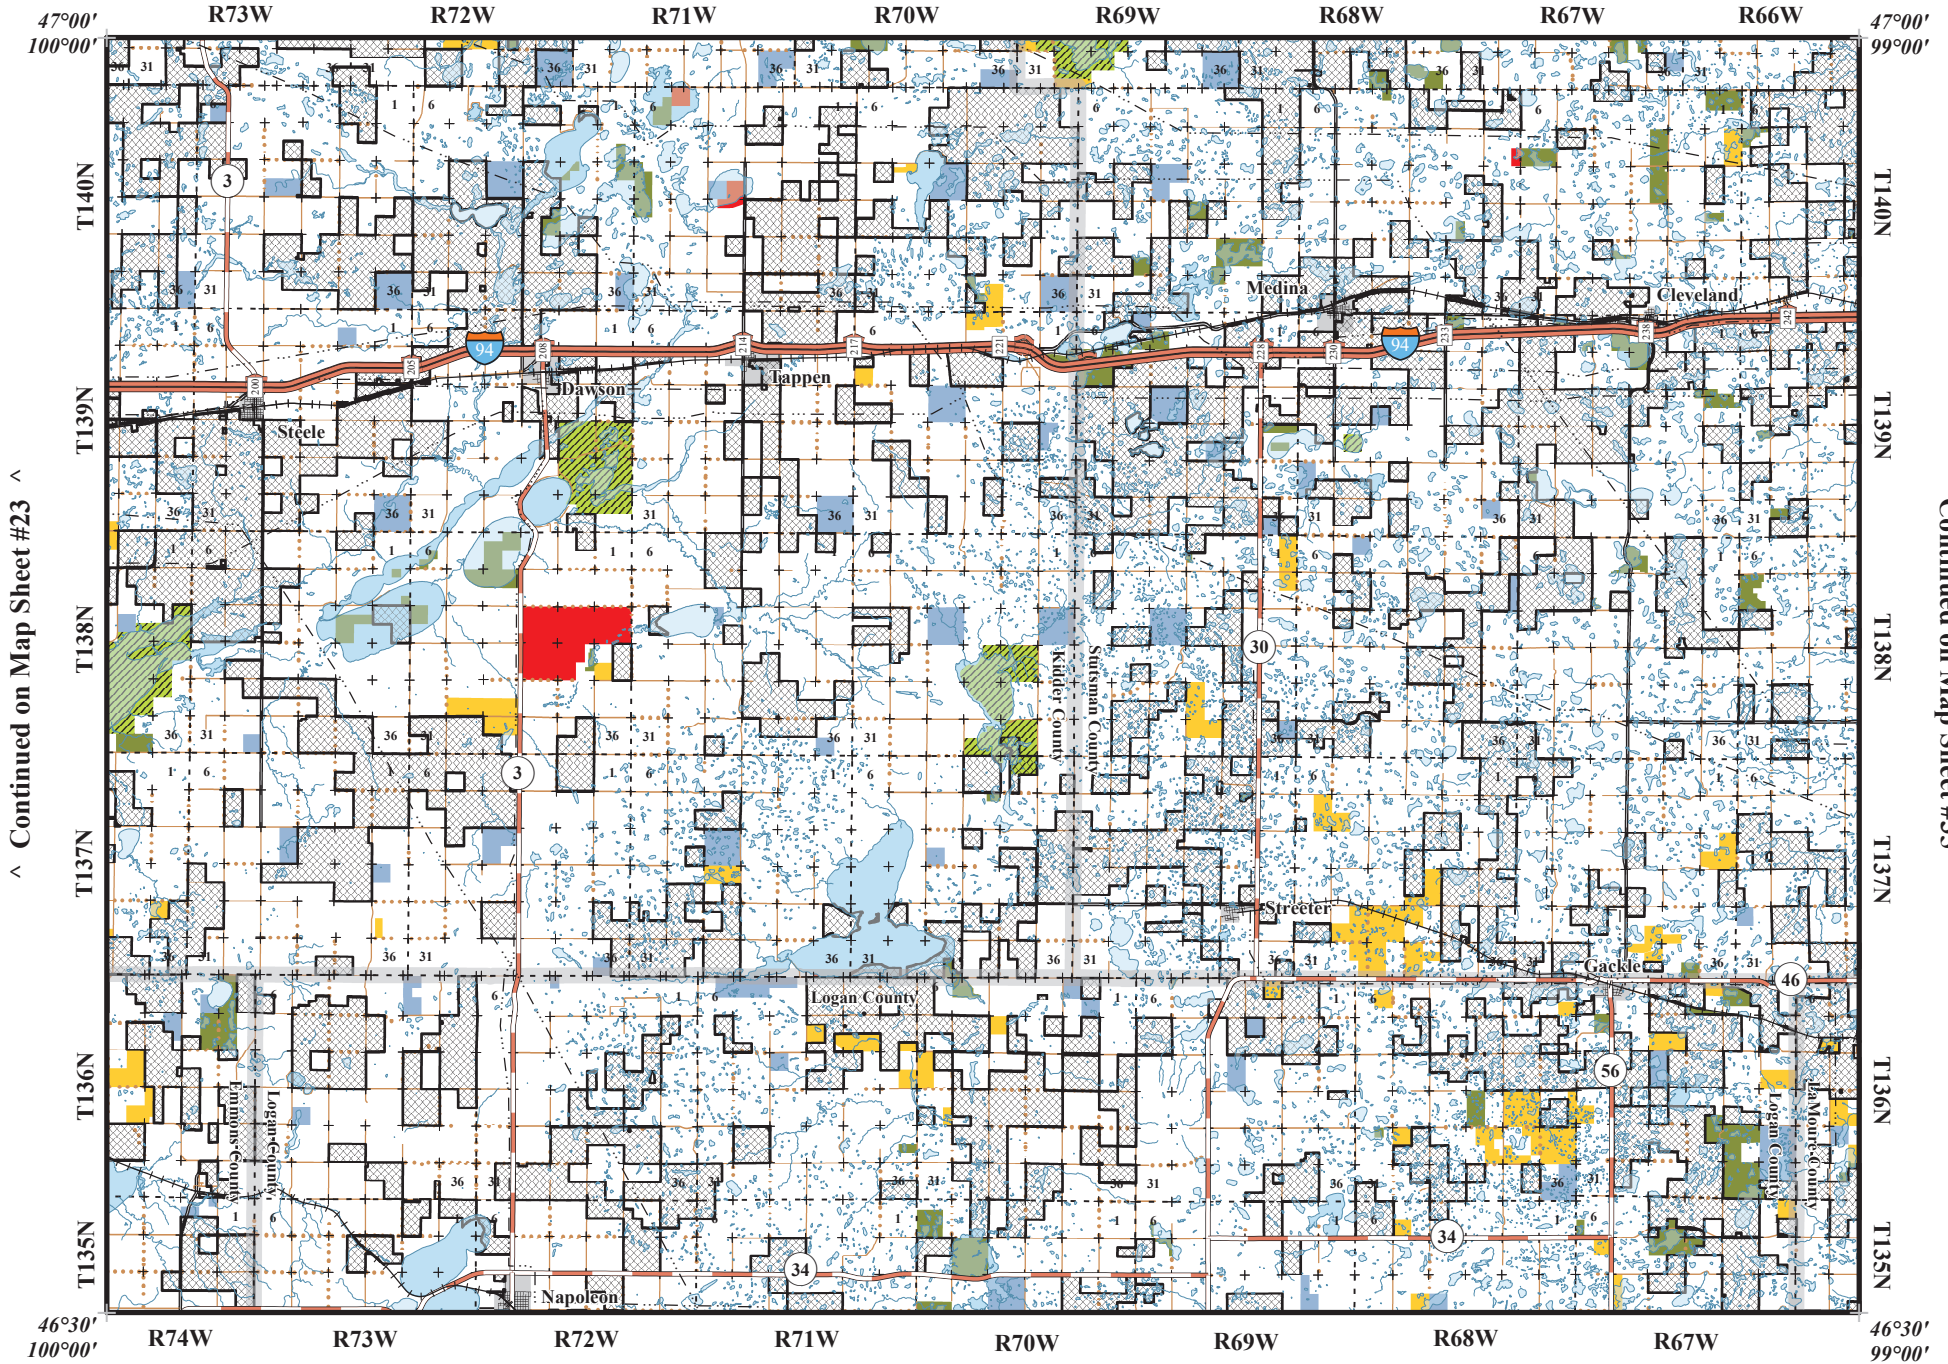

Map Sheet 29

Scale 1:325,000
1 inch represents 5.13 miles

AUG.2023 - JUL.2024

Continued on Map Sheet #23

Continued on Map Sheet #35