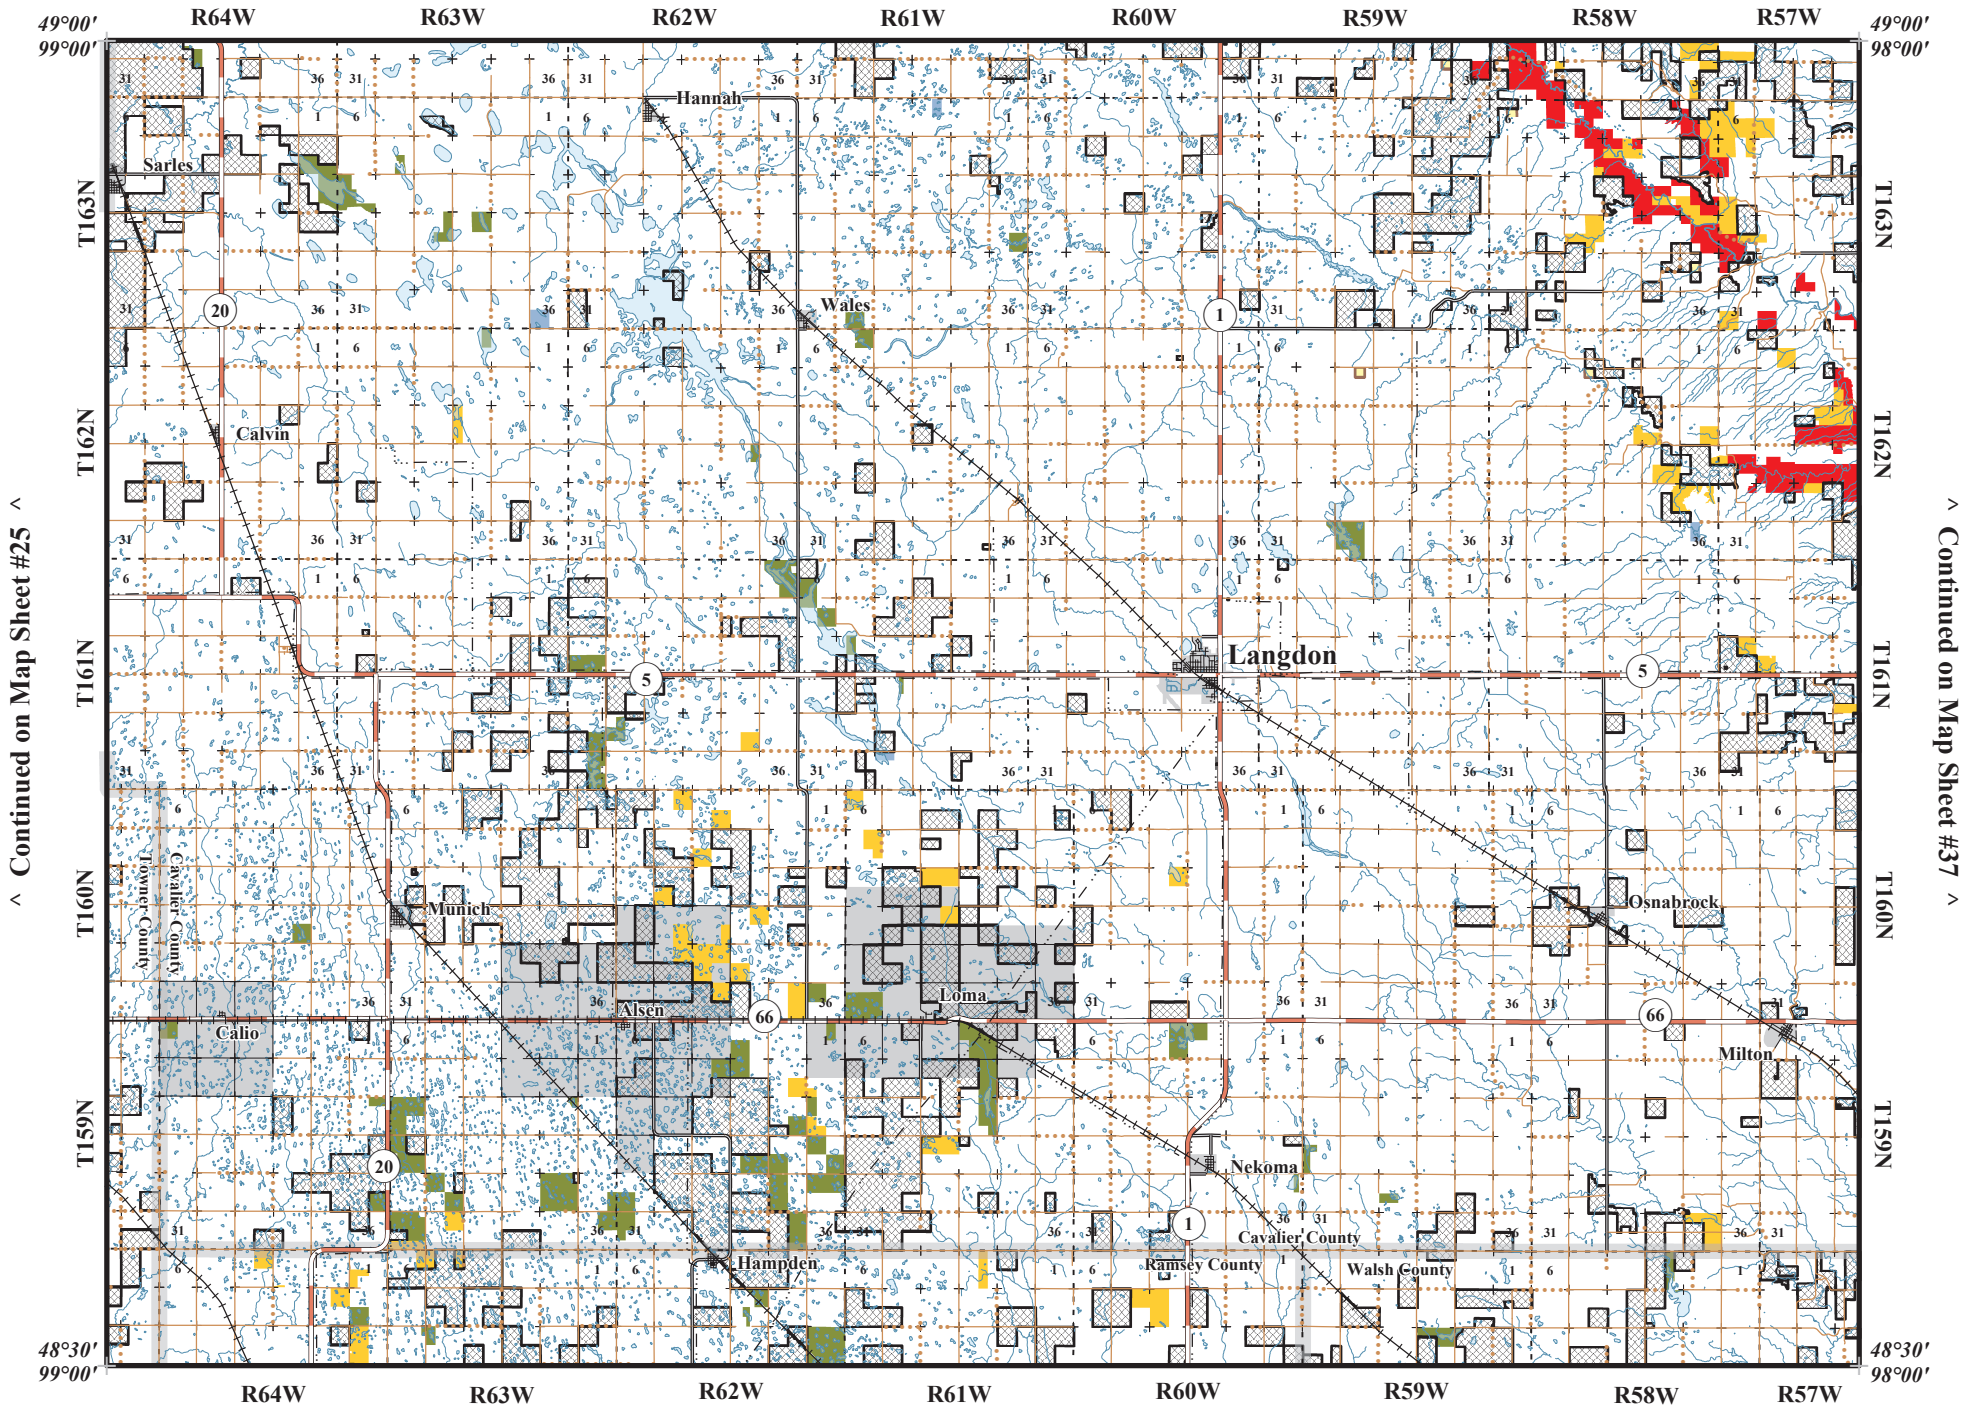

Map Sheet 31

Scale 1:325,000
1 inch represents 5.13 miles

AUG.2023 - JUL.2024

Continued on Map Sheet #25

Continued on Map Sheet #37