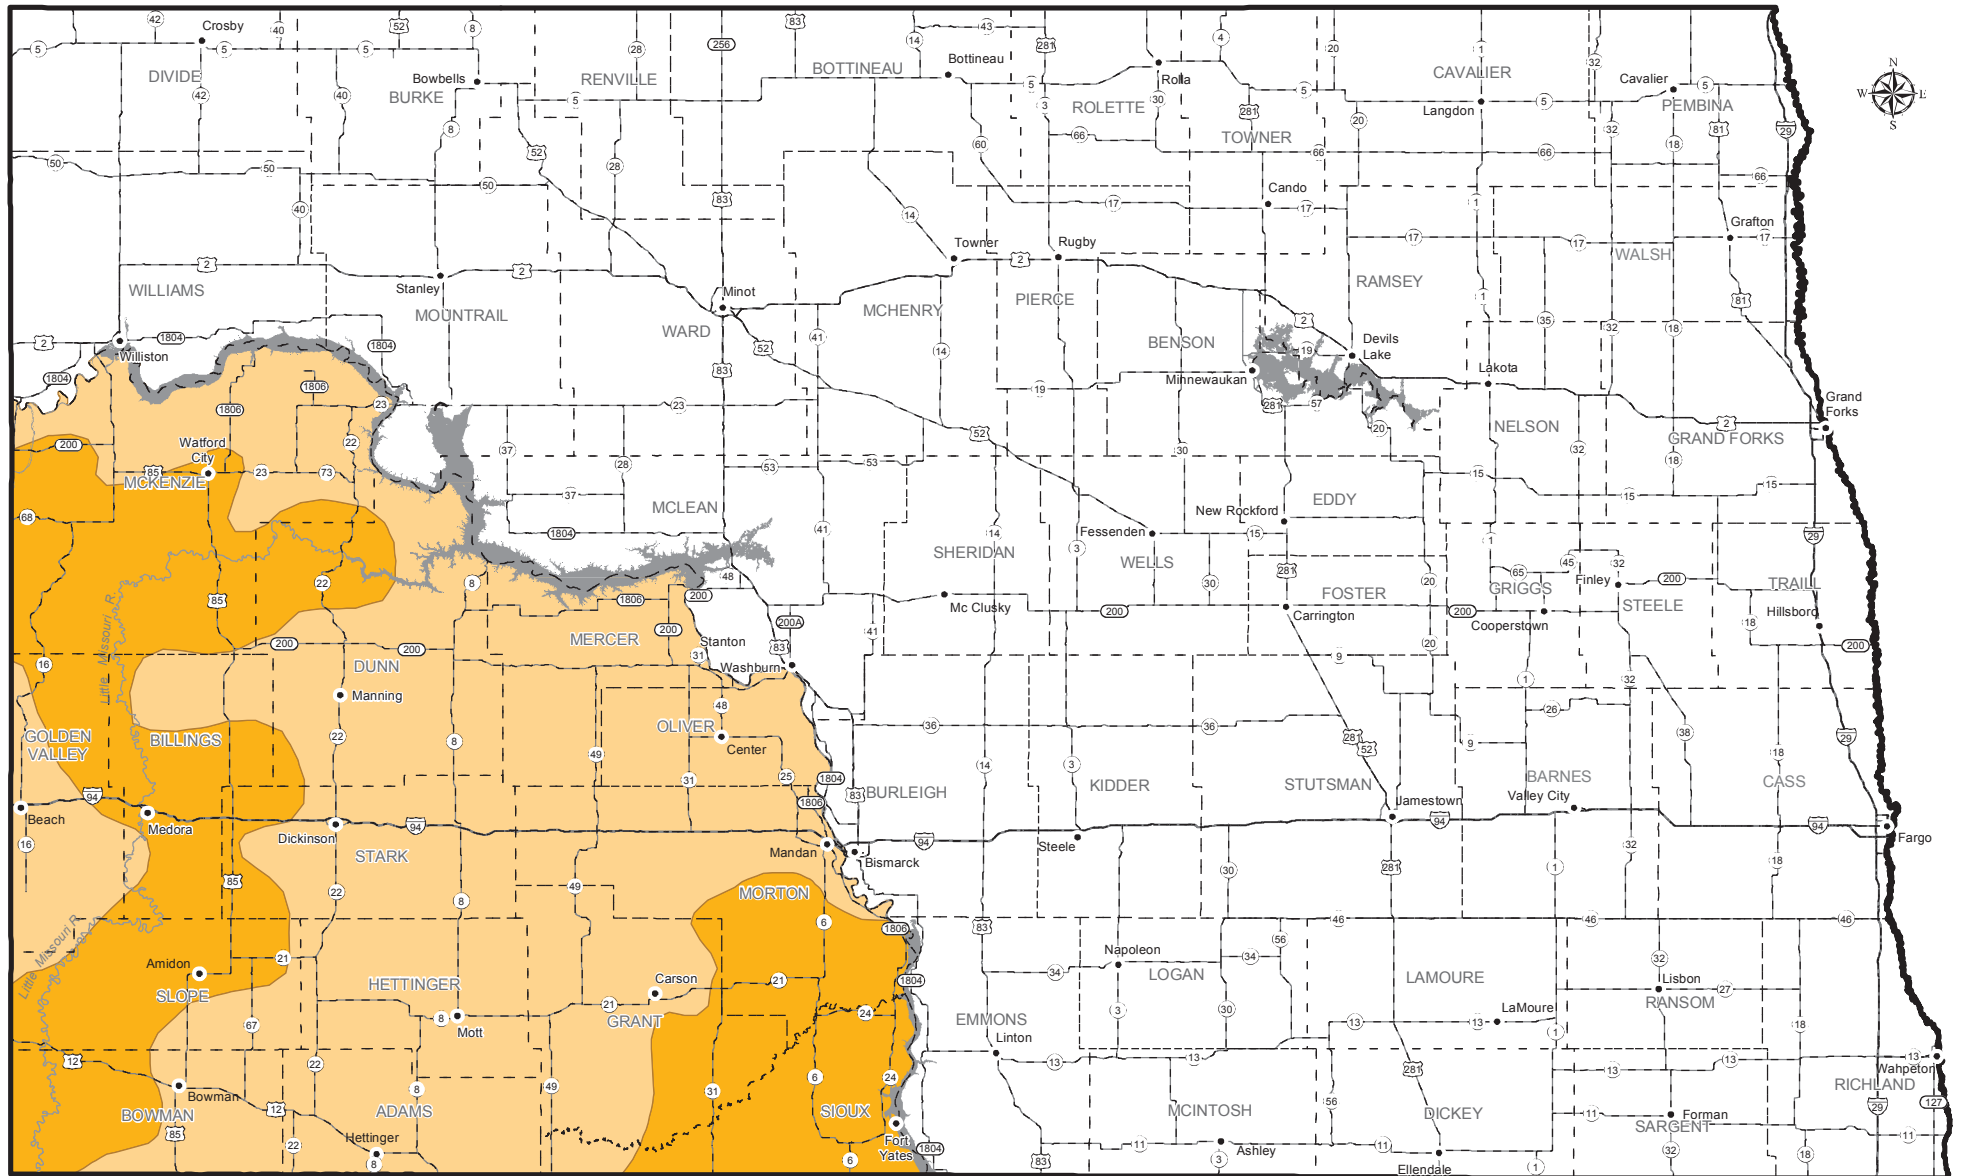

North Dakota Game & Fish Department Black-tailed Prairie Dog Range

 Primary Range

 Secondary Range