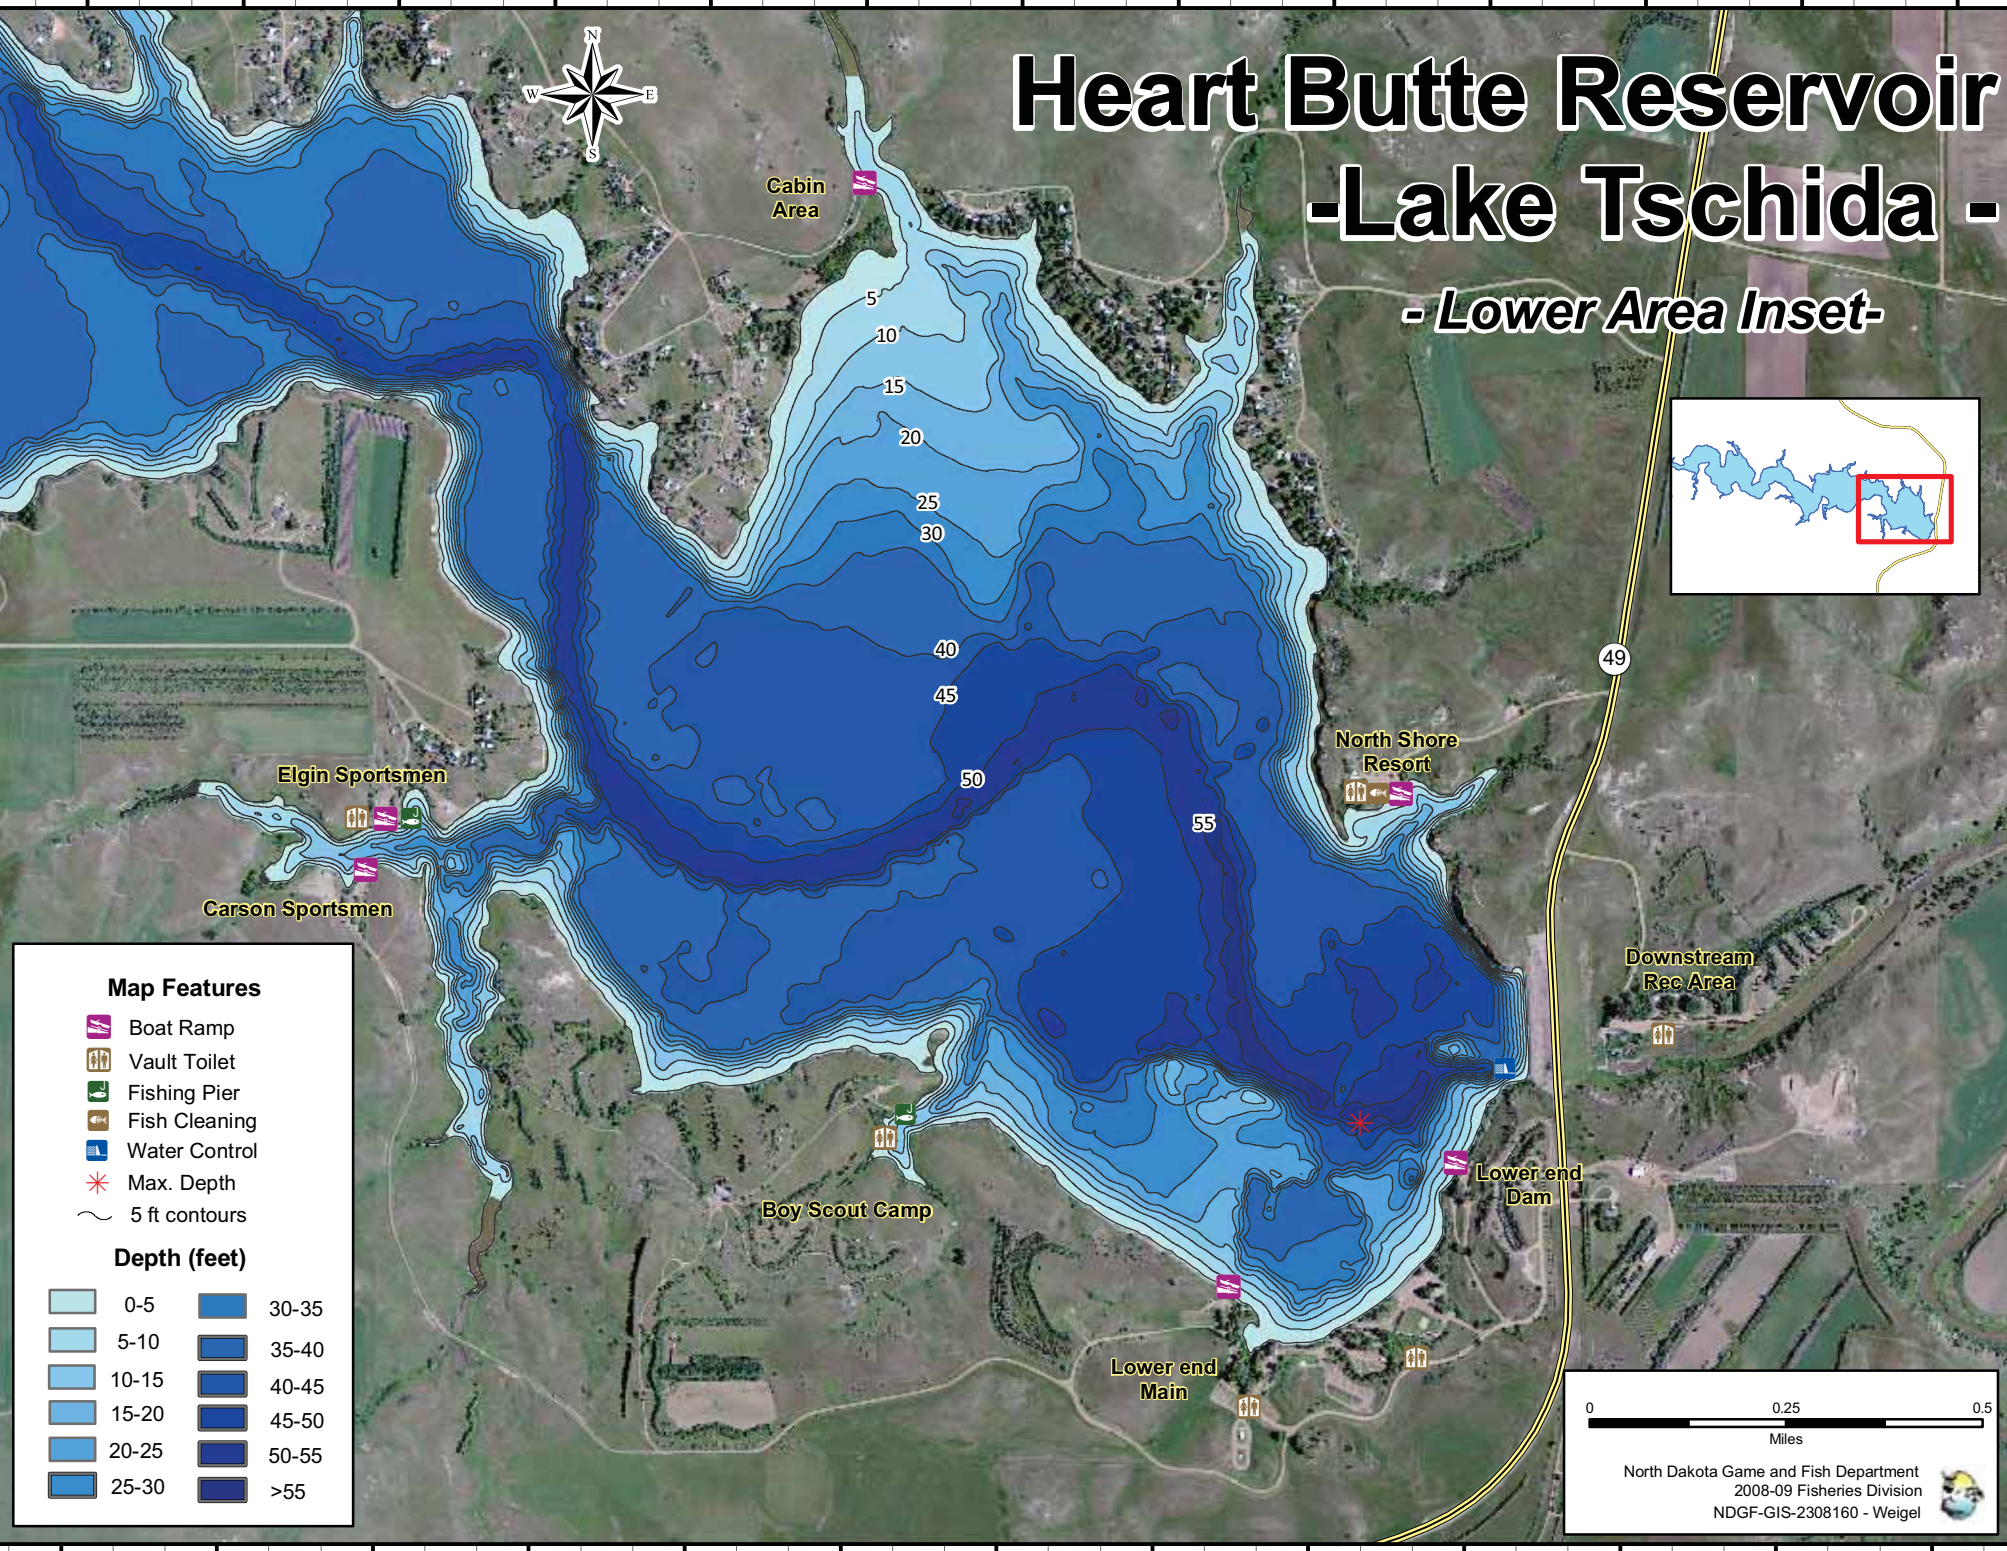

Heart Butte Reservoir -Lake Tschida - - Lower Area Inset -

Map Features

- Boat Ramp
- Vault Toilet
- Fishing Pier
- Fish Cleaning
- Water Control
- Max. Depth
- 5 ft contours

Depth (feet)

	0-5		30-35
	5-10		35-40
	10-15		40-45
	15-20		45-50
	20-25		50-55
	25-30	>55 depth swatch"/>	>55

0 0.25 0.5
Miles

North Dakota Game and Fish Department
2008-09 Fisheries Division
NDGF-GIS-2308160 - Weigel