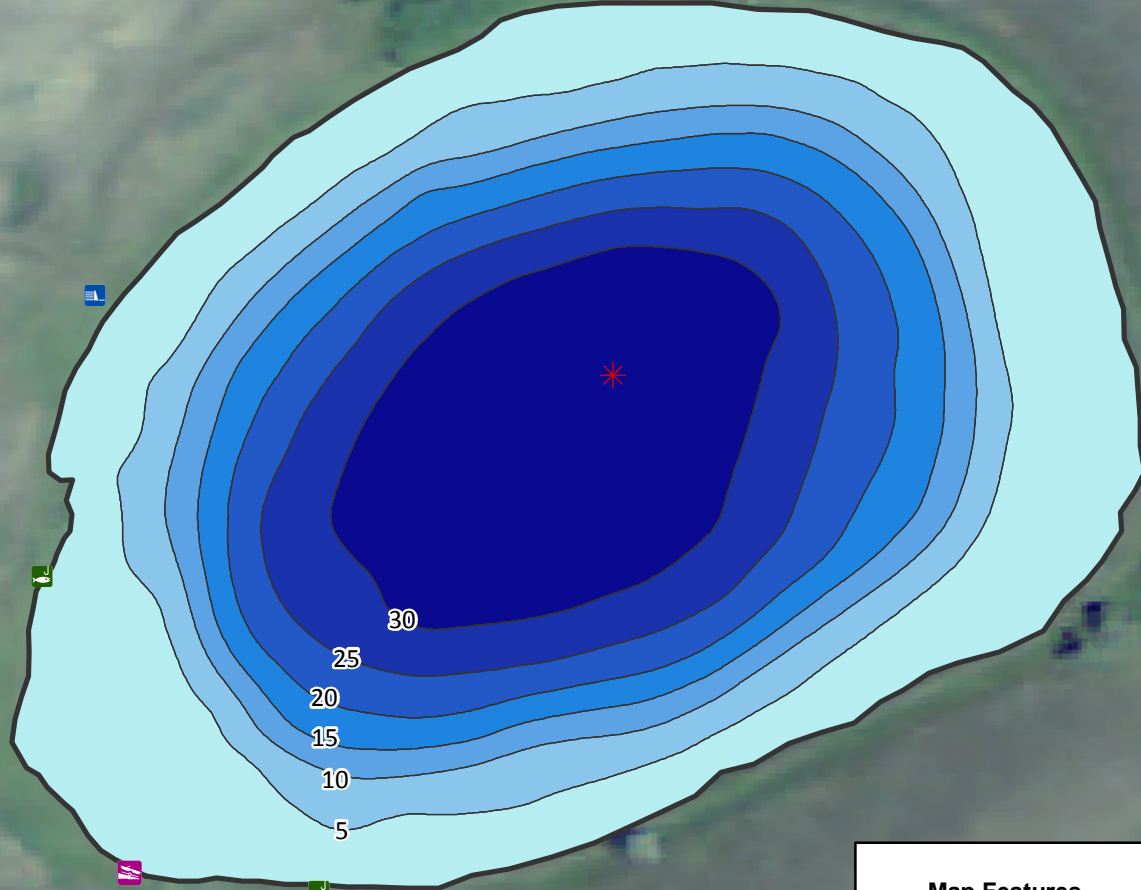

Kettle Lake

Williams County

Lake Statistics

Surface Area (acres)	7.3
Volume (acre/feet)	109.0
Average Depth (feet)	14.9
Max Depth (feet)	34.3
Shoreline (miles)	0.4

** Based on Full Pool Elevation

North Dakota Game and Fish Department
2009-10 Fisheries Division
NDGF-GIS-2309099 - Weigel

Map Features	Depth (feet)
Boat Ramp	0-5
Fishing Pier	5-10
Vault Toilet	10-15
Water Control	15-20
Max. Depth	20-25
5 ft contours	25-30
	>30 depth color swatch"/> >30

0 100 200
Feet

85

3 miles east, 2.5 miles north of Zahl