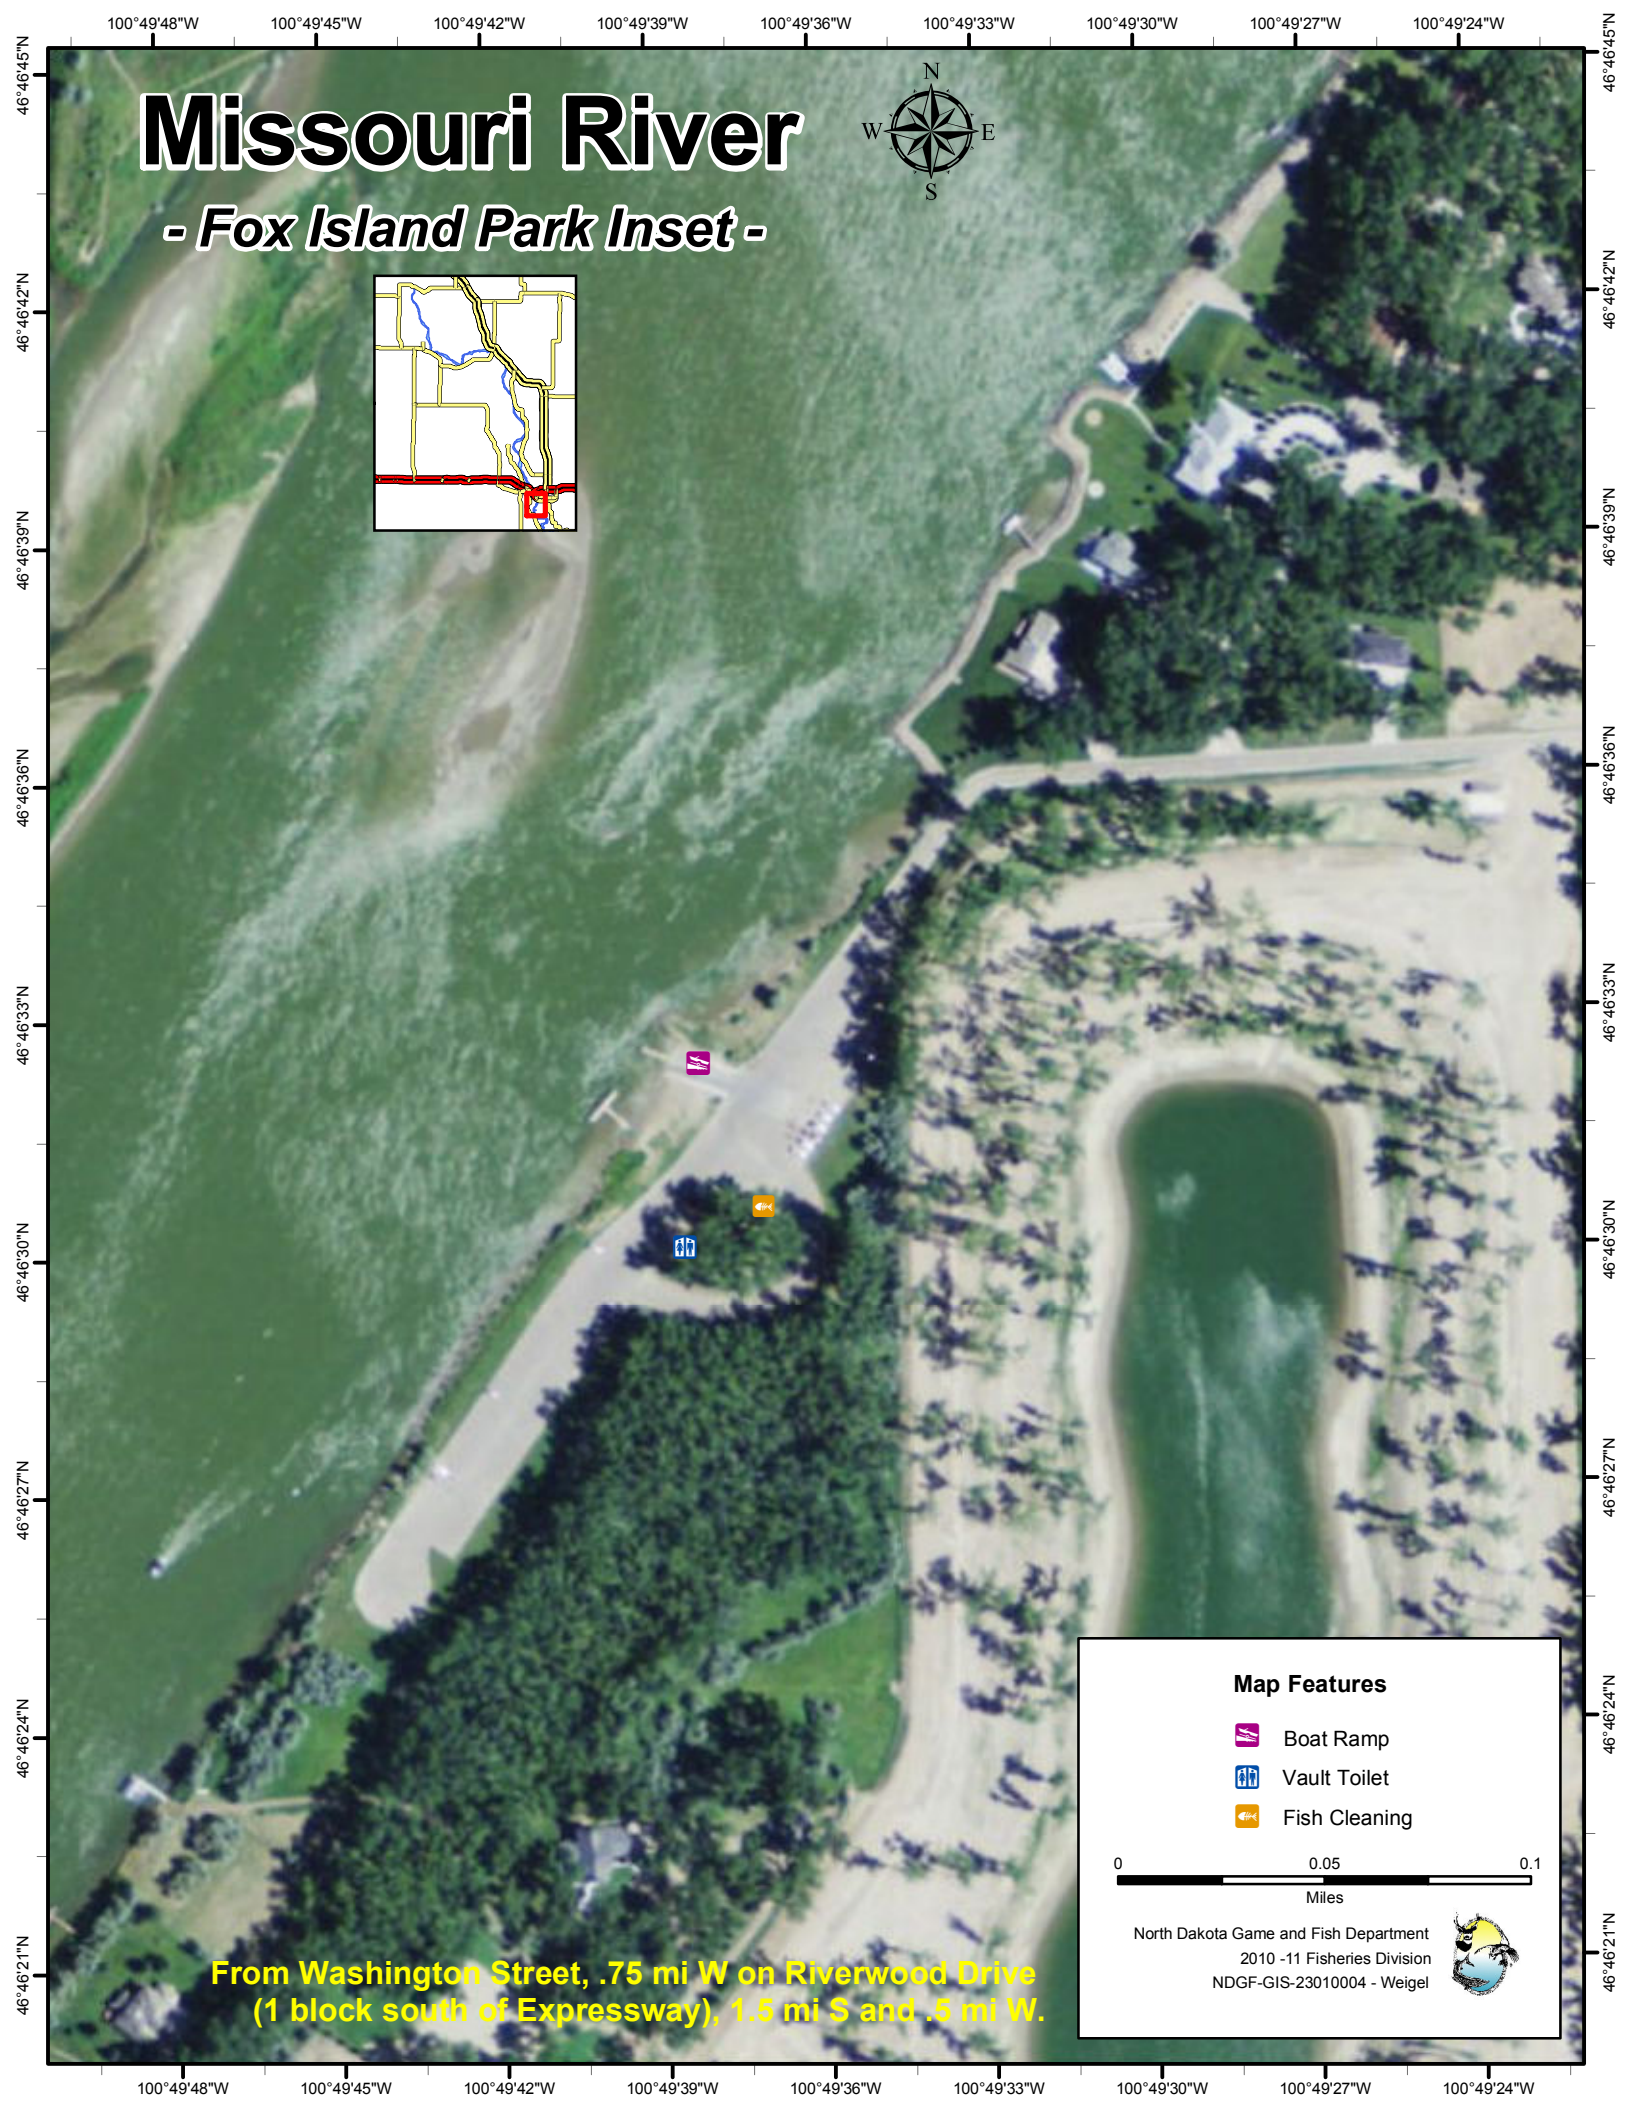

Missouri River

- Fox Island Park Inset -

From Washington Street, .75 mi W on Riverwood Drive
(1 block south of Expressway), 1.5 mi S and .5 mi W.

Map Features

-  Boat Ramp
-  Vault Toilet
-  Fish Cleaning

North Dakota Game and Fish Department
2010 -11 Fisheries Division
NDGF-GIS-23010004 - Weigel