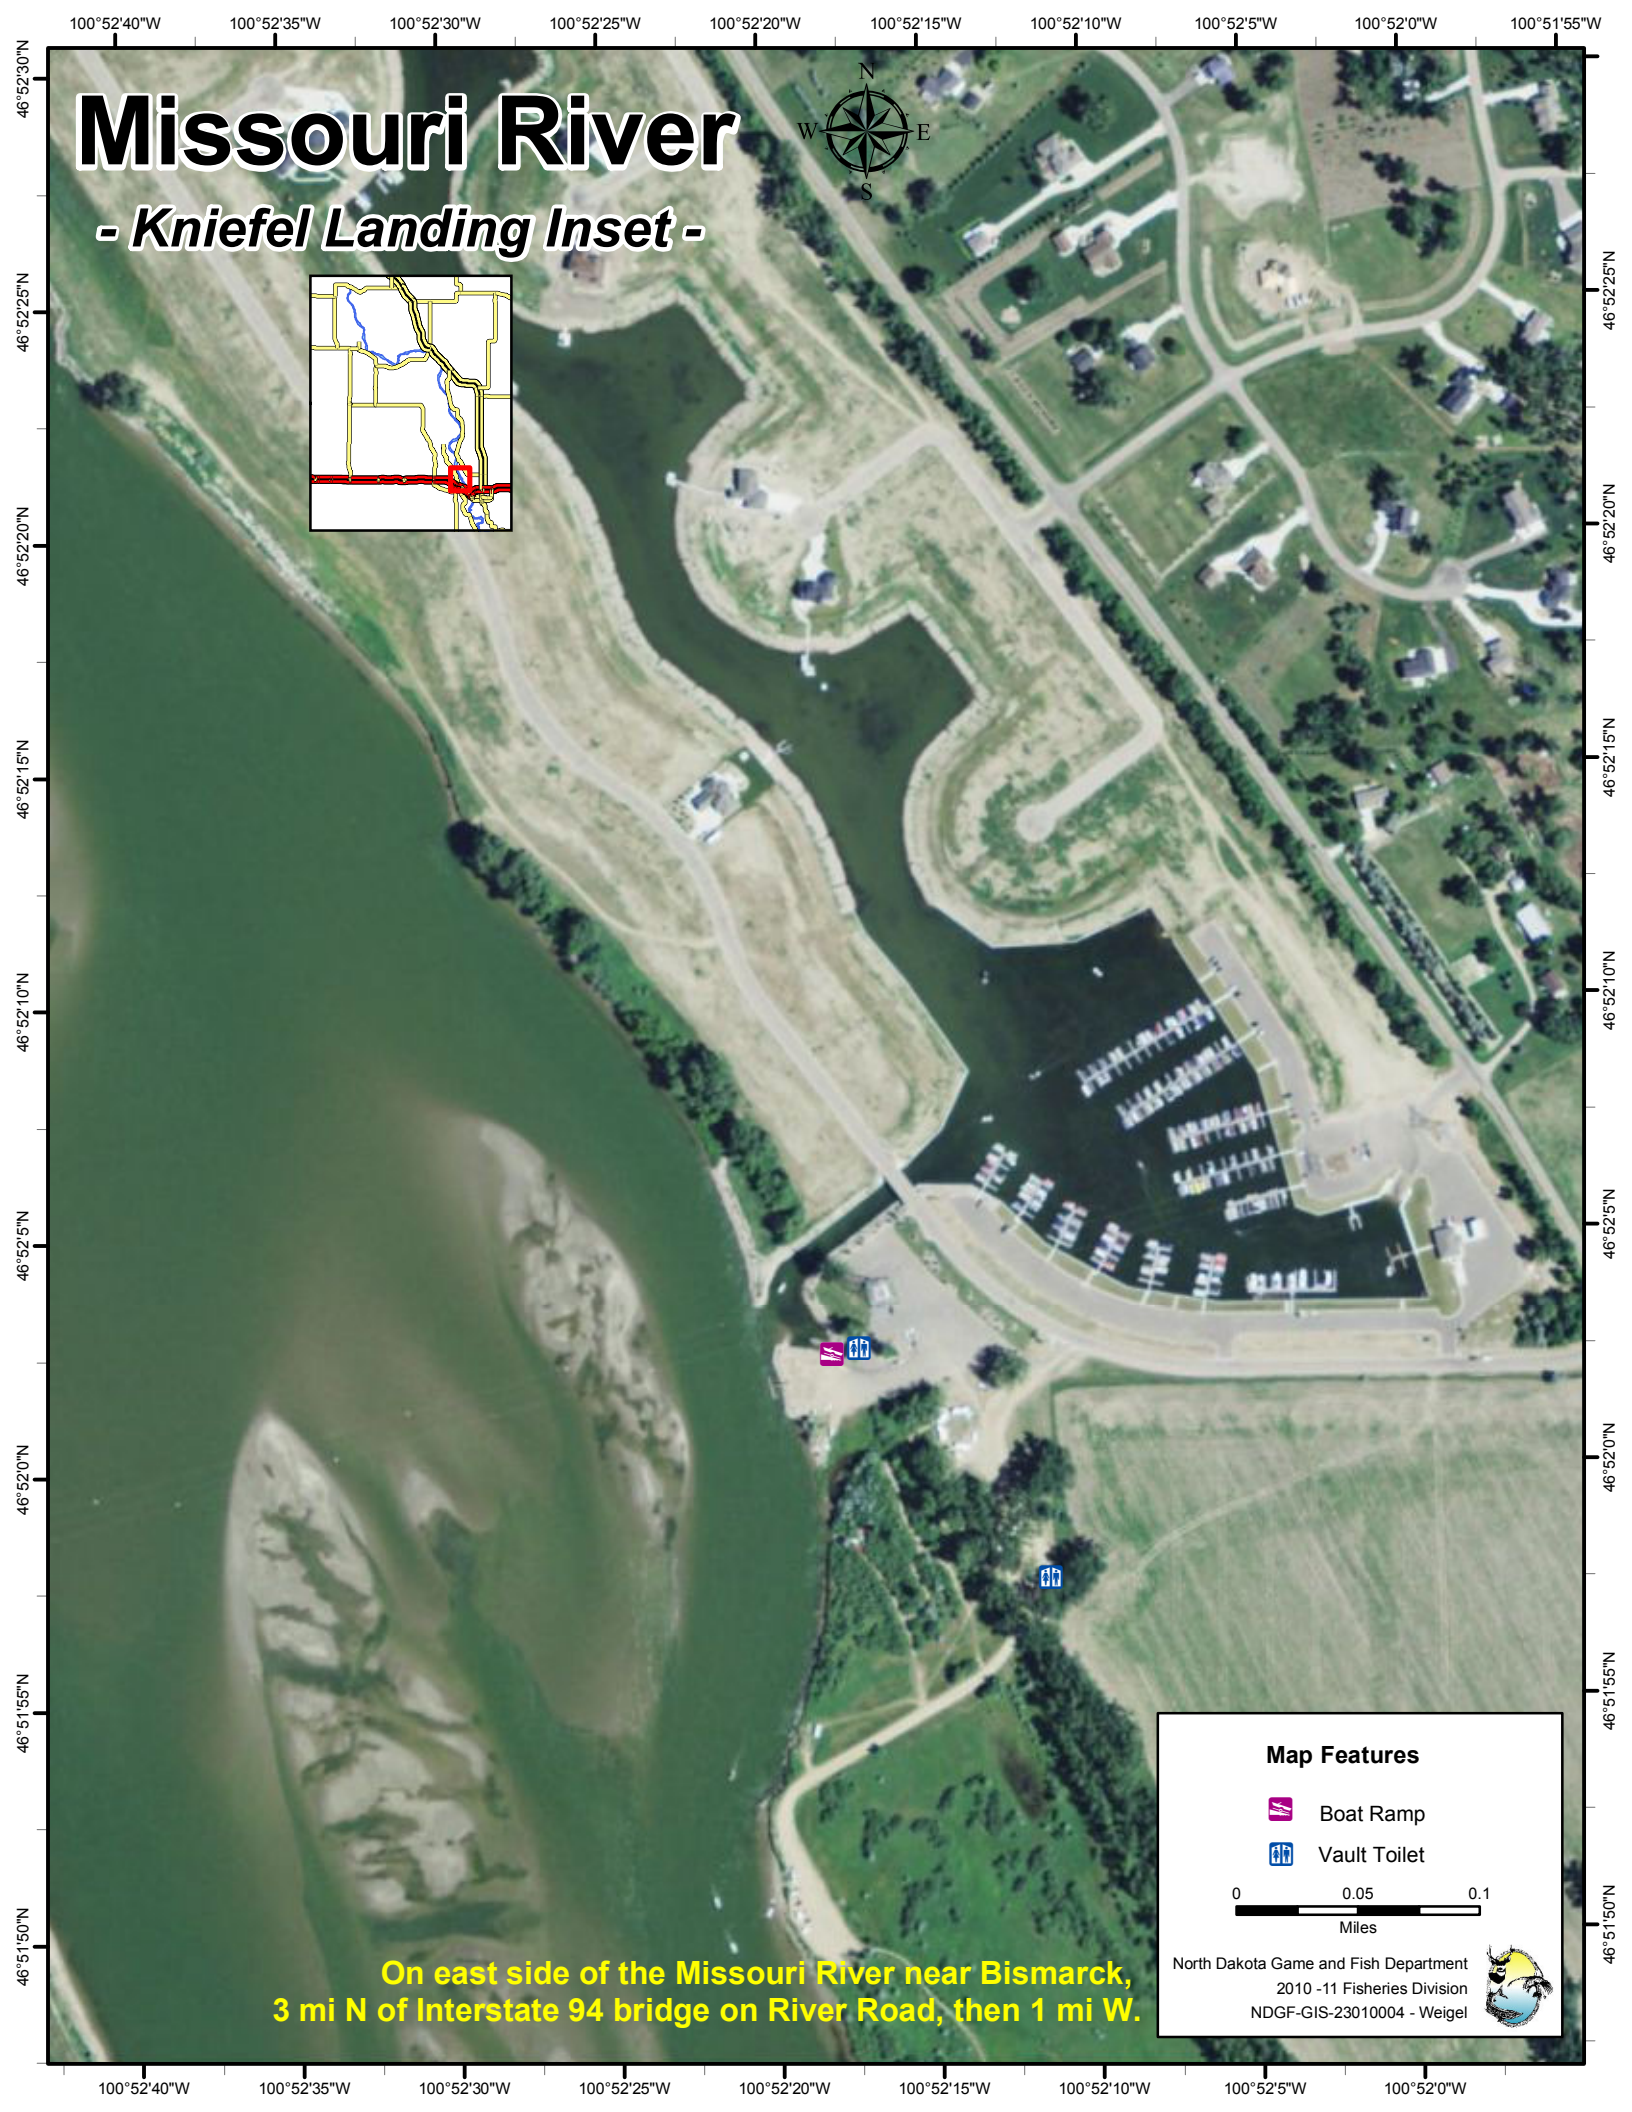

Missouri River

- Kniefel Landing Inset -

**On east side of the Missouri River near Bismarck,
3 mi N of Interstate 94 bridge on River Road, then 1 mi W.**

Map Features

-  Boat Ramp
-  Vault Toilet

North Dakota Game and Fish Department
2010 - 11 Fisheries Division
NDGF-GIS-23010004 - Weigel