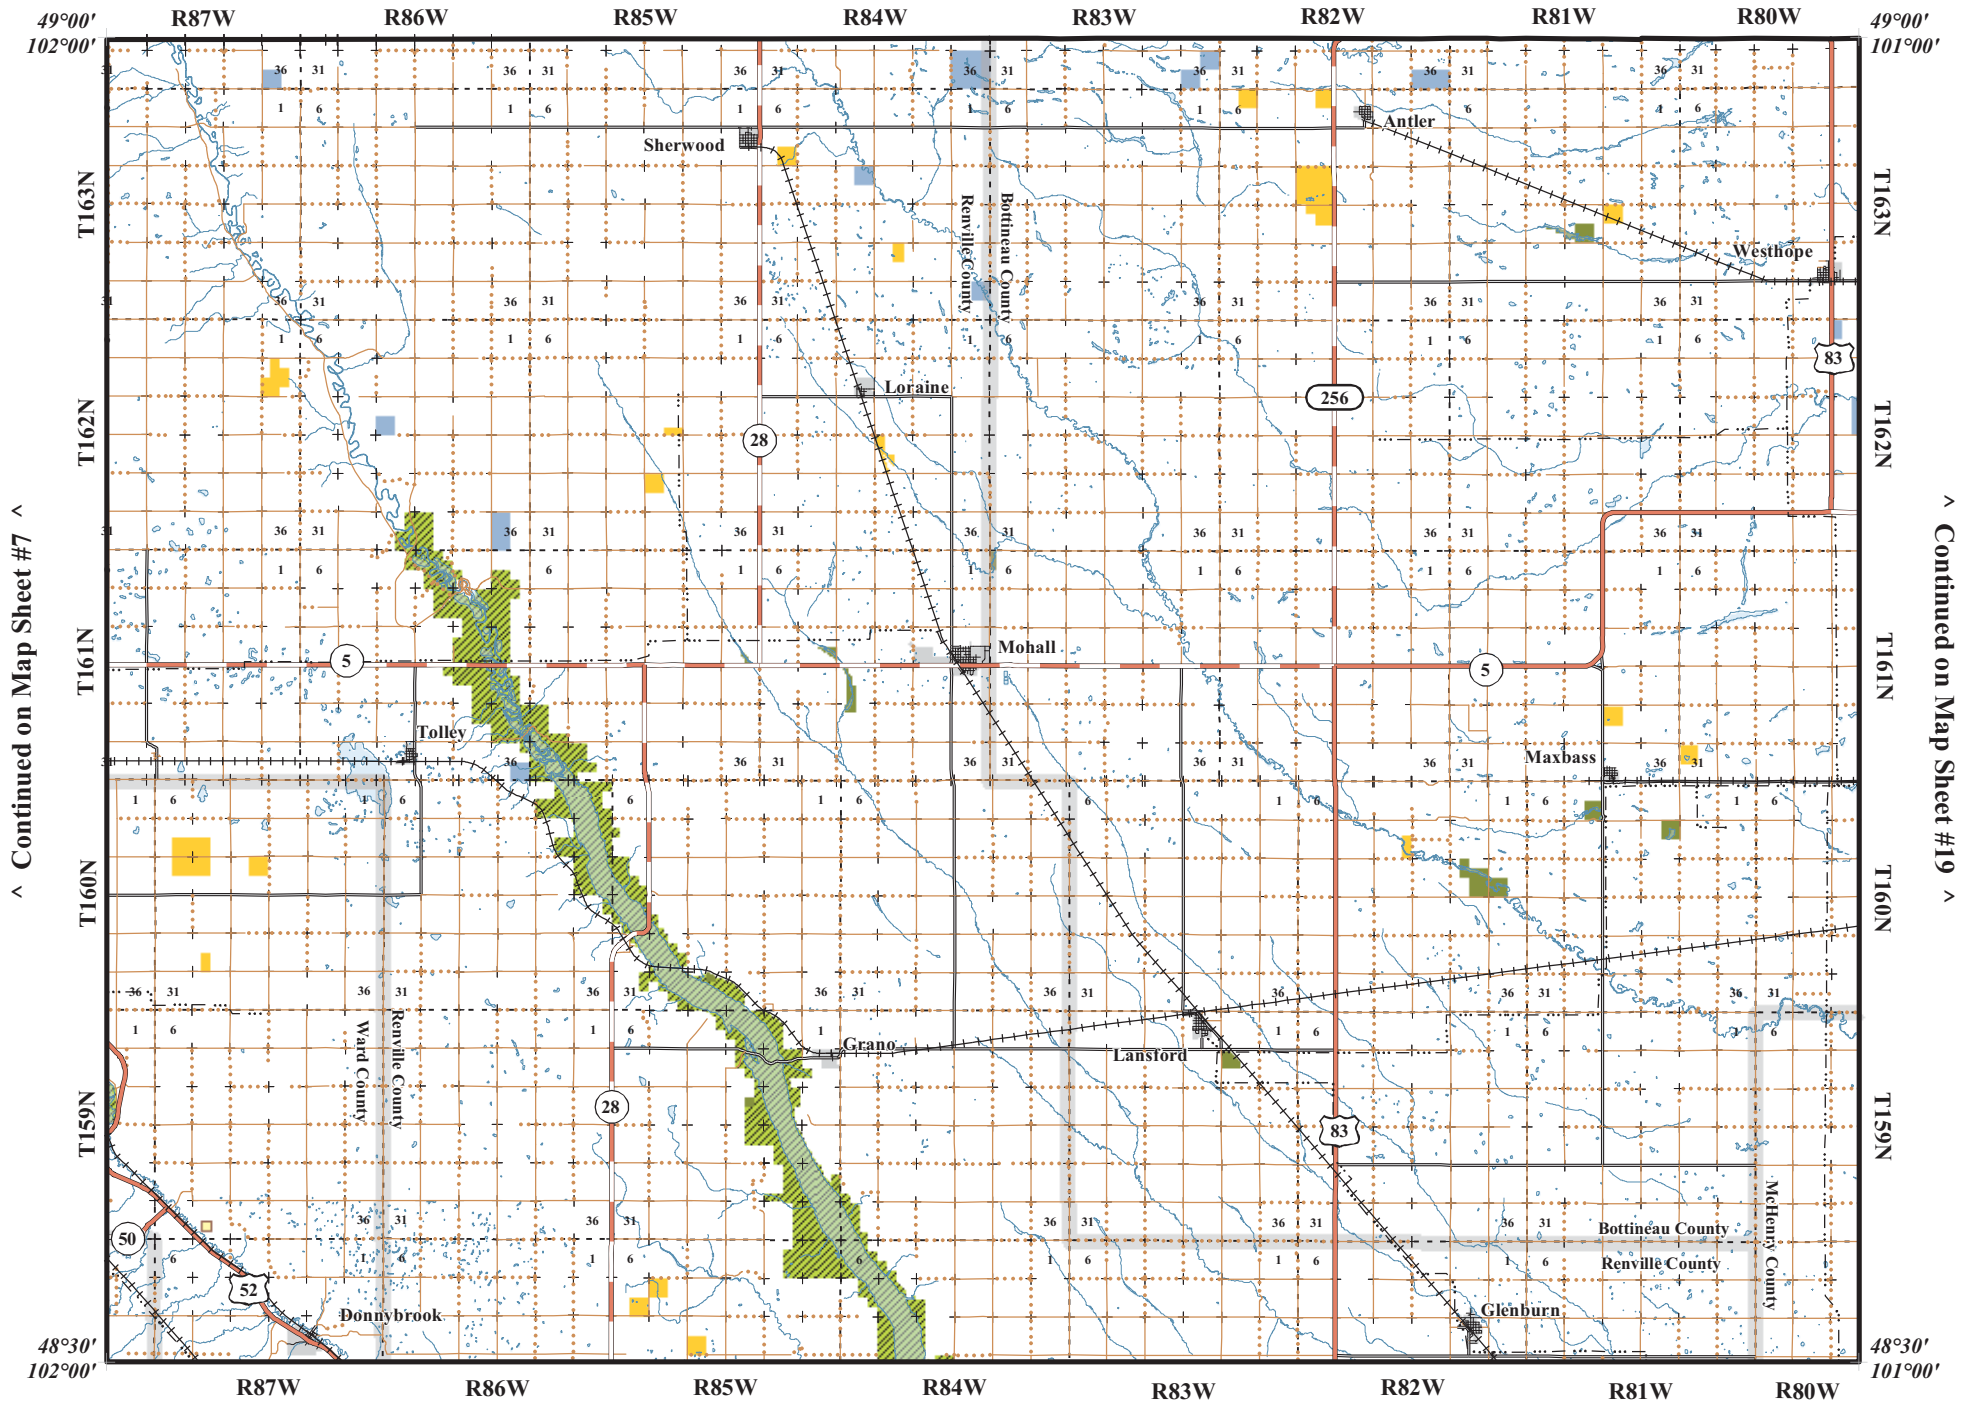

Map Sheet 13

Scale 1:325,000
1 inch represents 5.13 miles

NDGF-GIS-e1_48101-BH

^ Continued on Map Sheet #7 ^

^ Continued on Map Sheet #19 ^