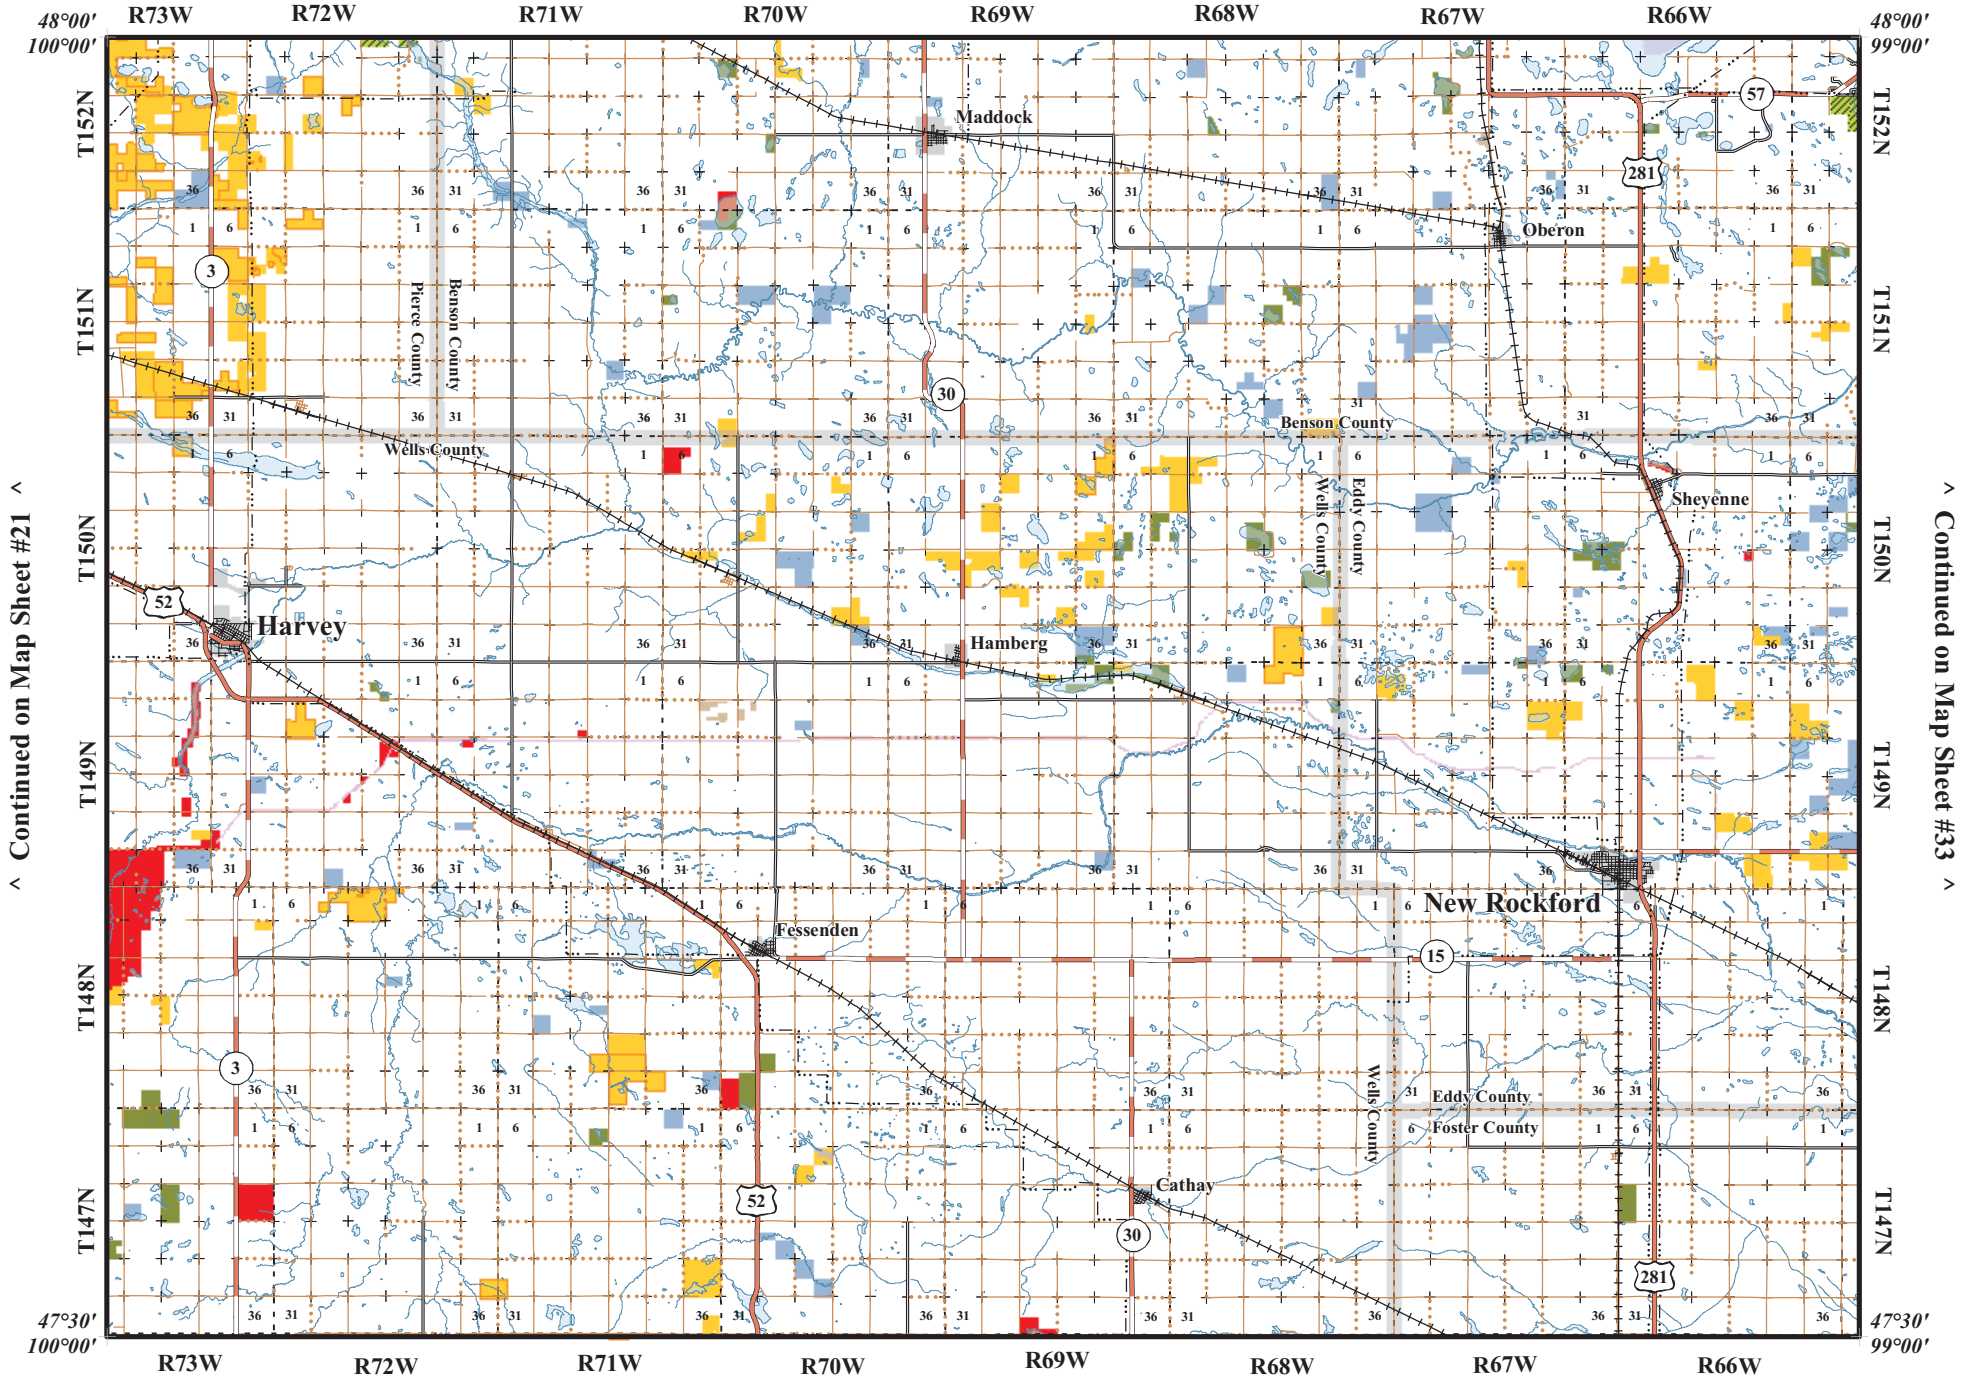

Map Sheet 27

Scale 1:325,000
1 inch represents 5.13 miles

NDGF-GIS-e1_47099-BH

Continued on Map Sheet #21

Continued on Map Sheet #33