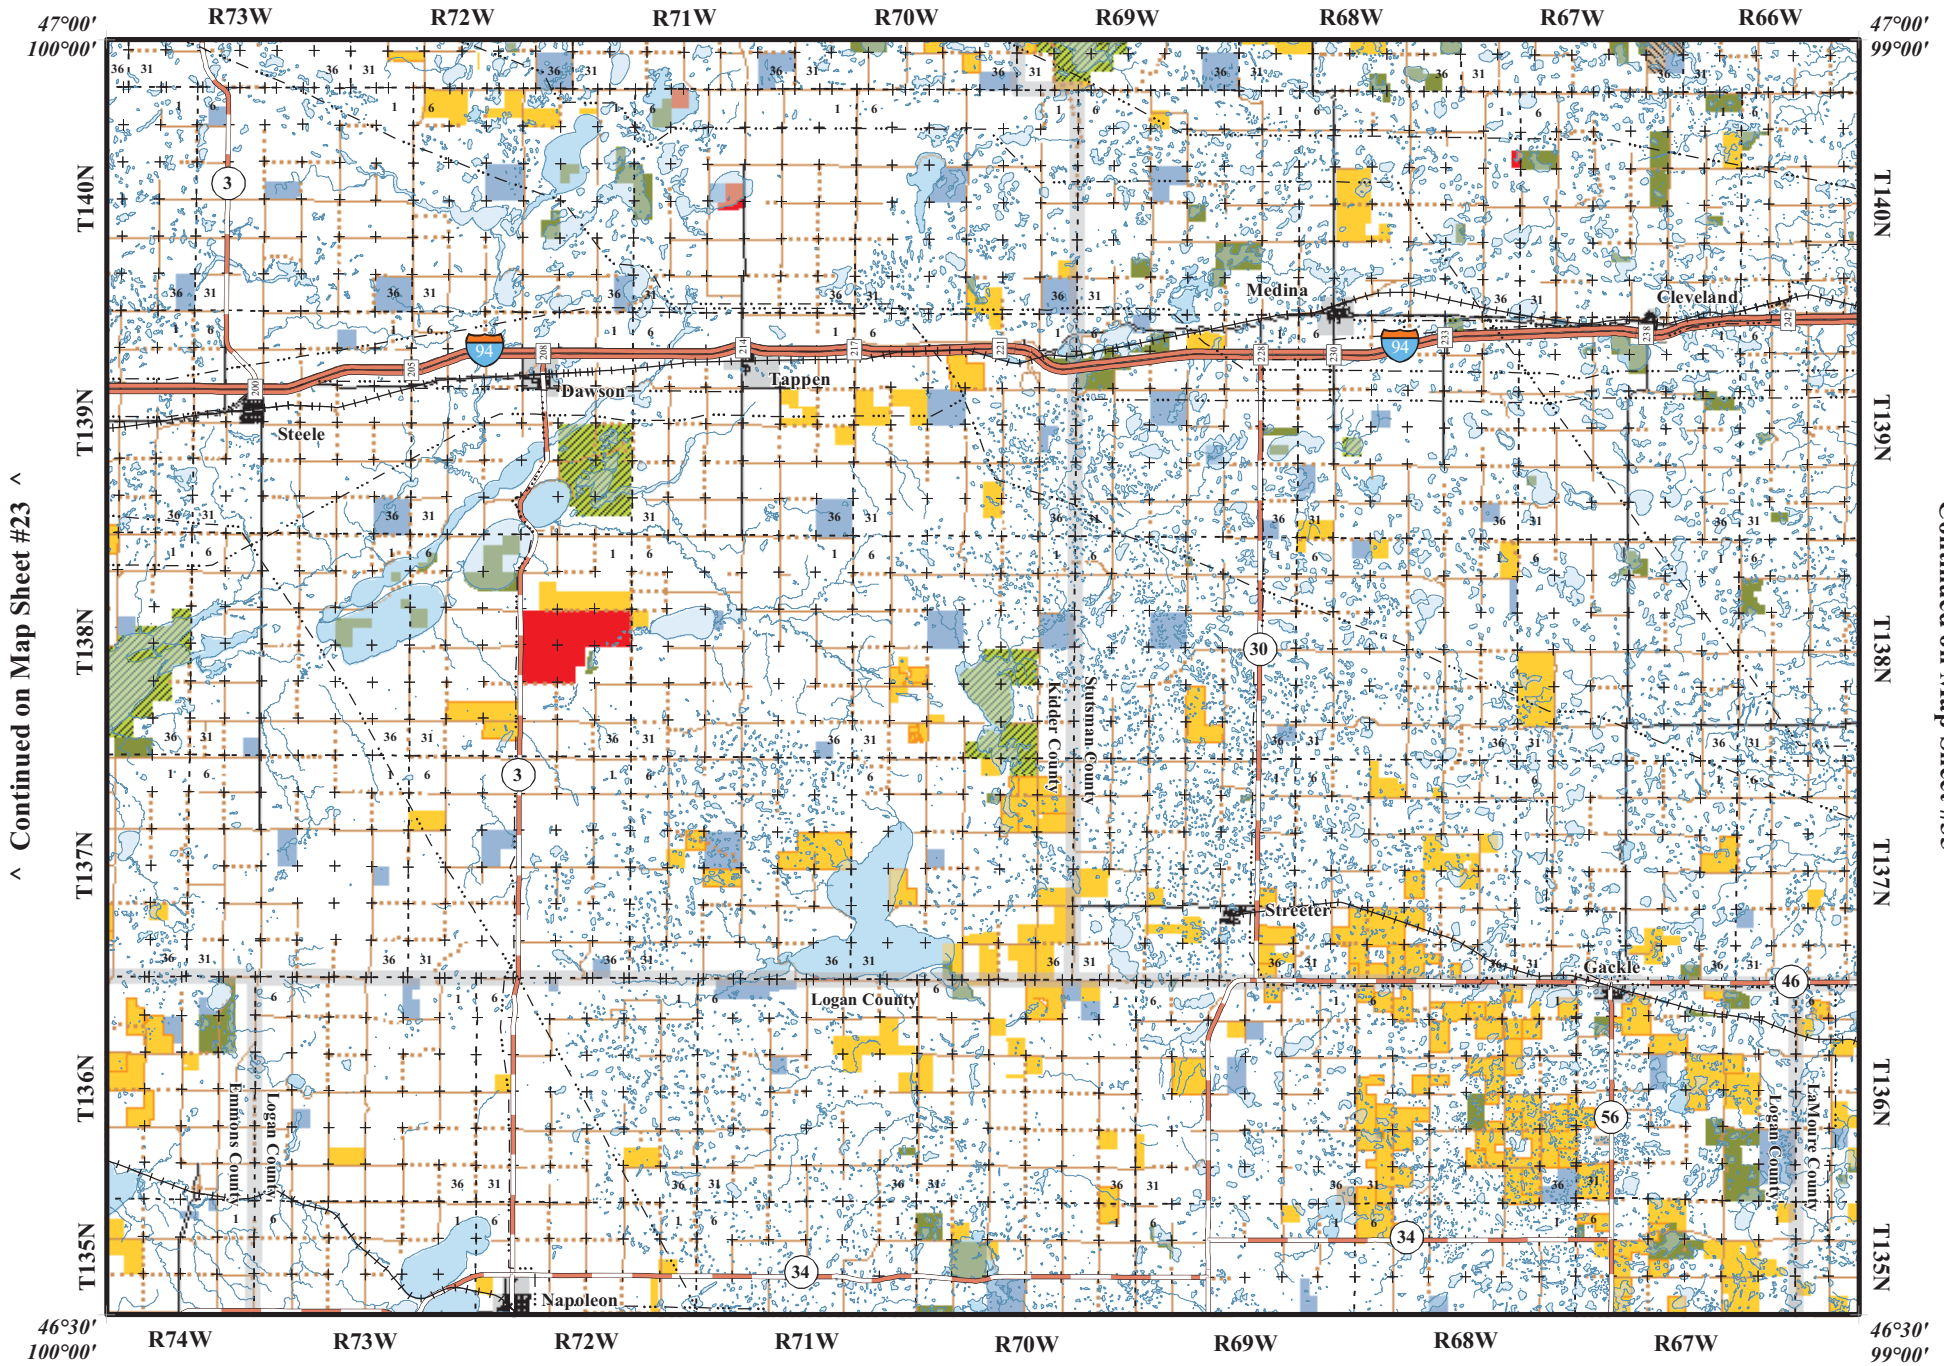

Map Sheet 29

Scale 1:325,000
1 inch represents 5.13 miles

NDGF-GIS-e1_46099-BH

^ Continued on Map Sheet #23 ^

^ Continued on Map Sheet #35 ^