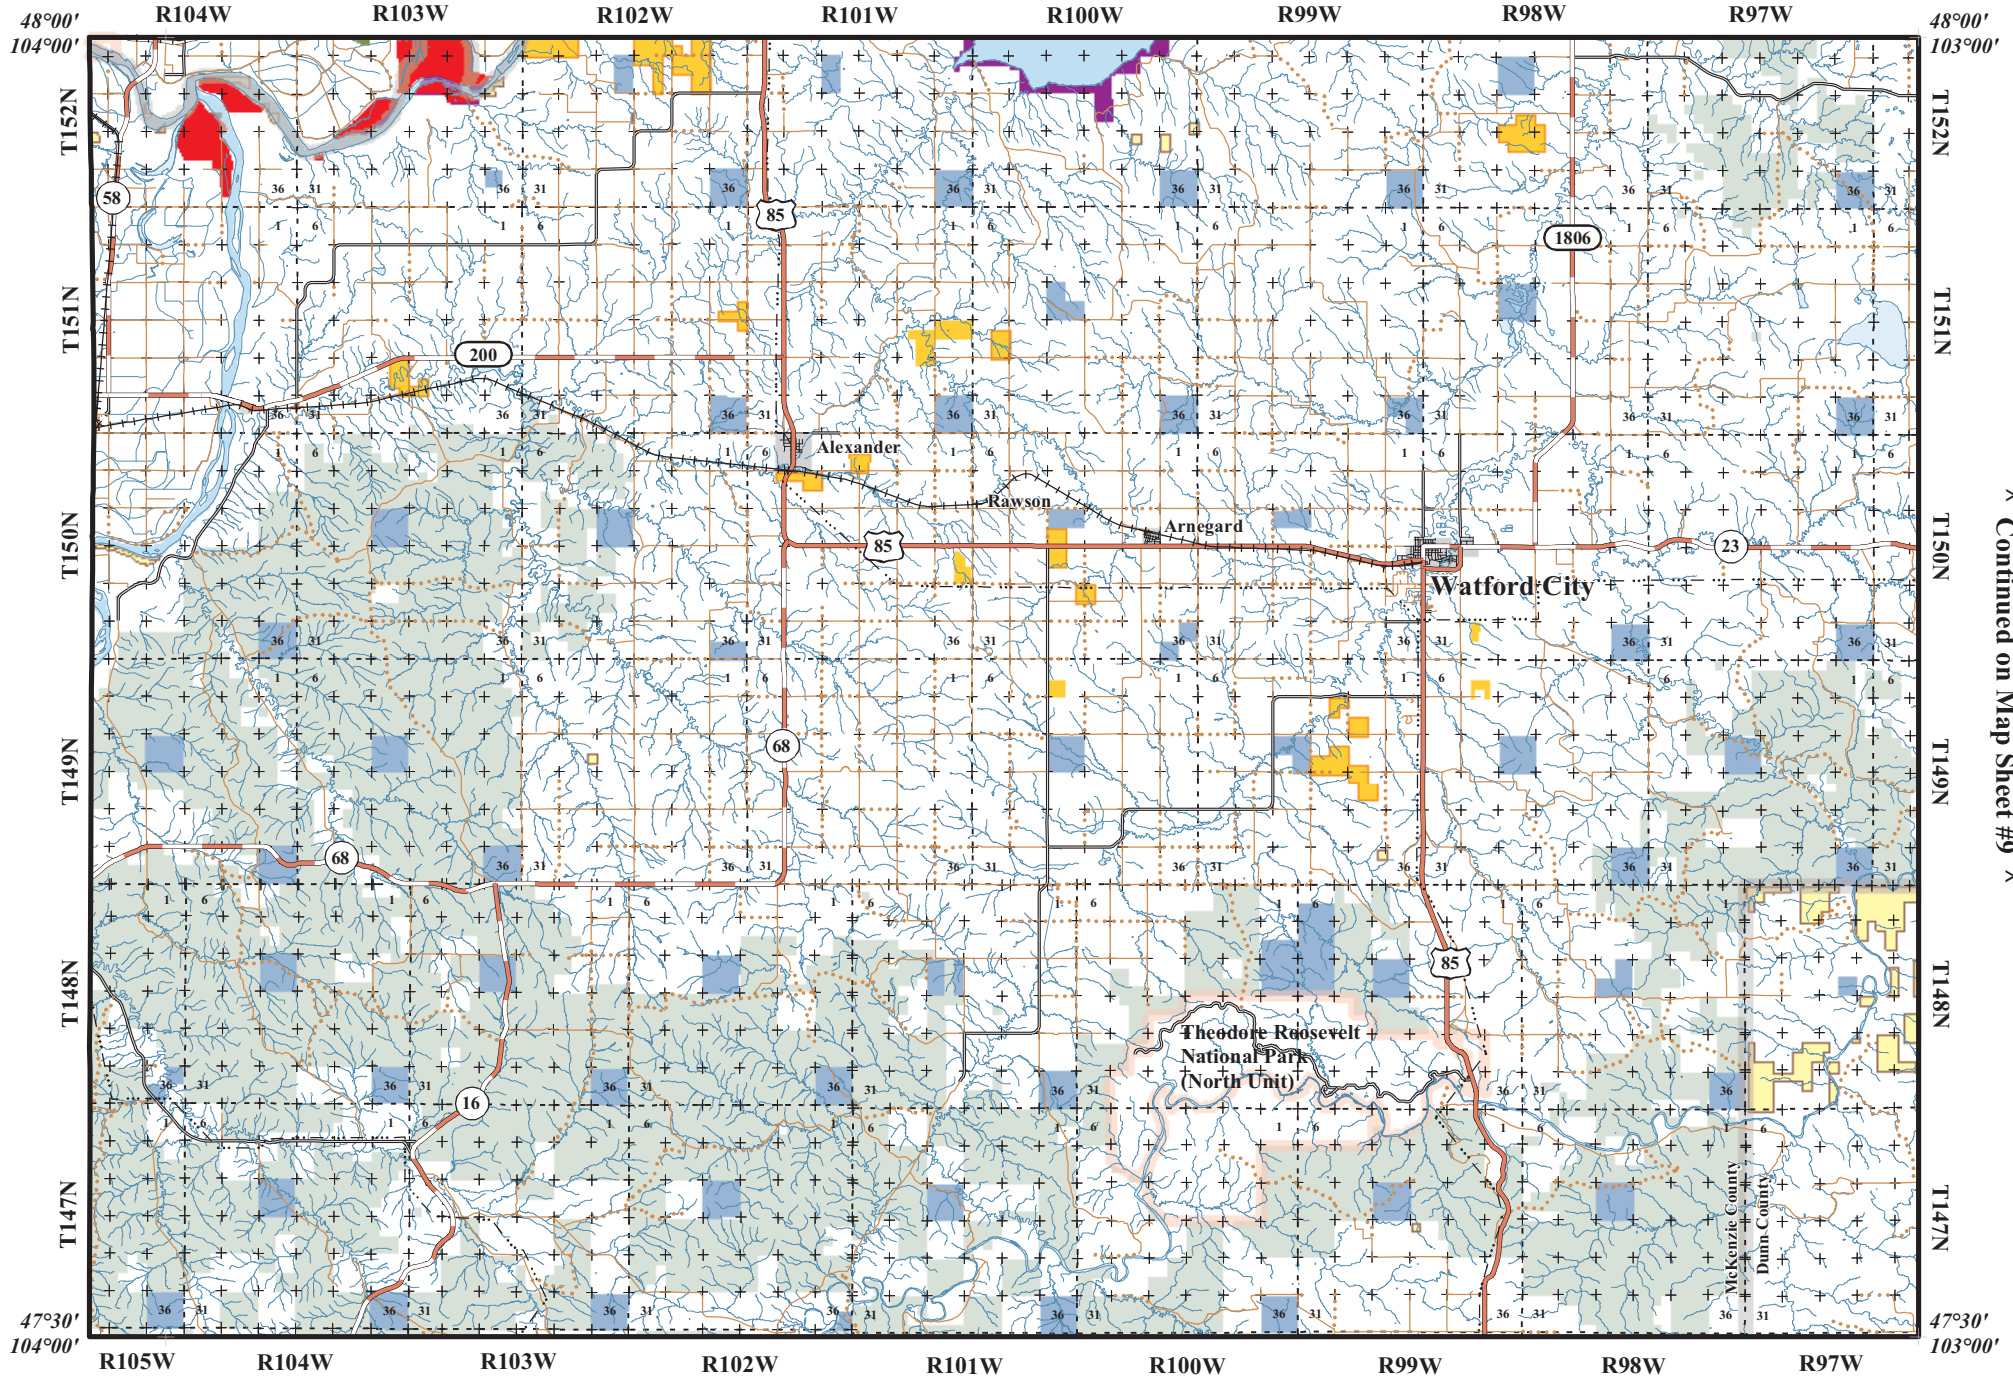

# Map Sheet 3

Scale 1:325,000  
1 inch represents 5.13 miles

NDGF-GIS-e1\_47103-BH

Continued on Map Sheet #9