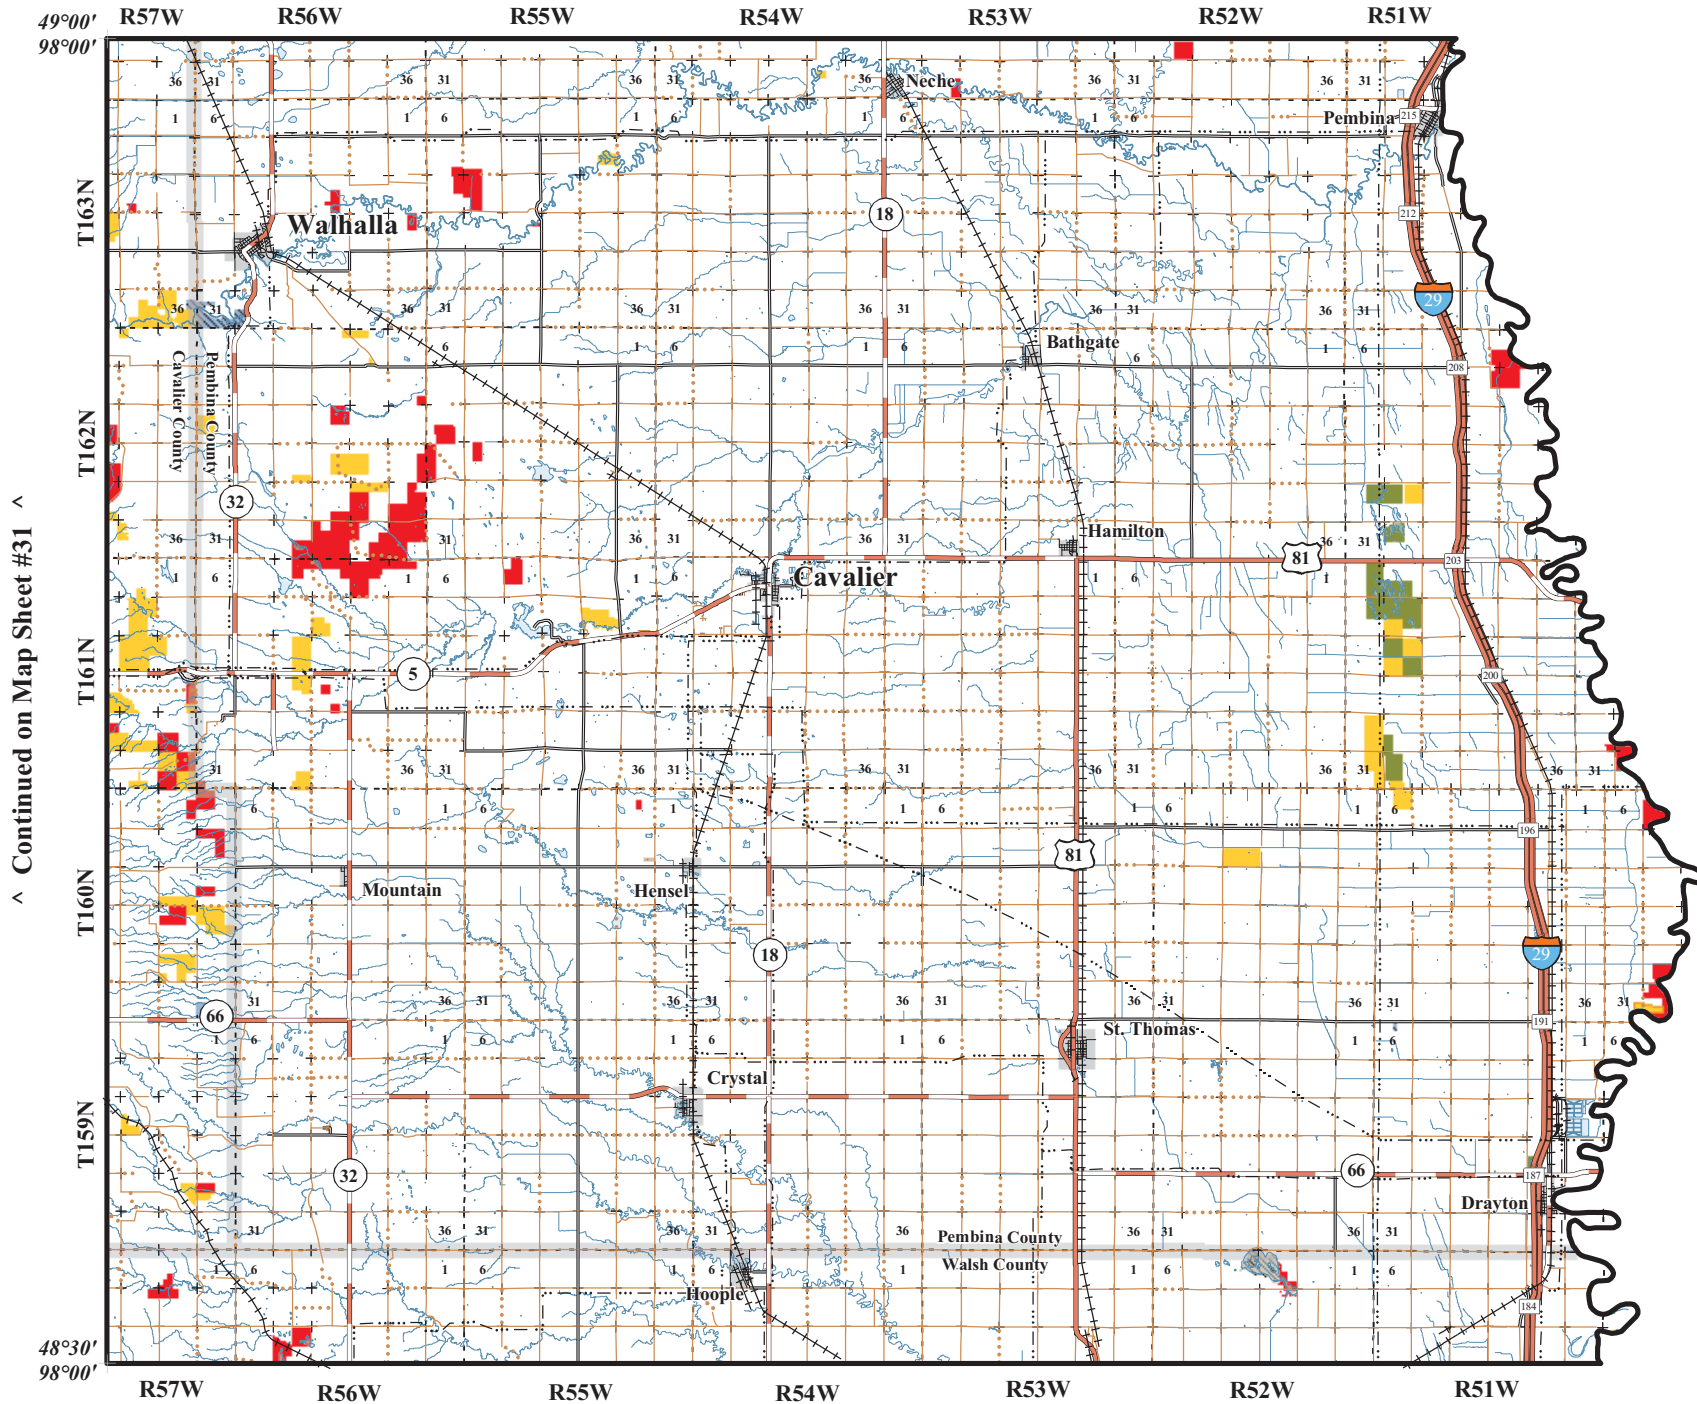

Map Sheet 37

Scale 1:325,000
1 inch represents 5.13 miles

NDGF-GIS-e1_48097-BH

^ Continued on Map Sheet #31 ^