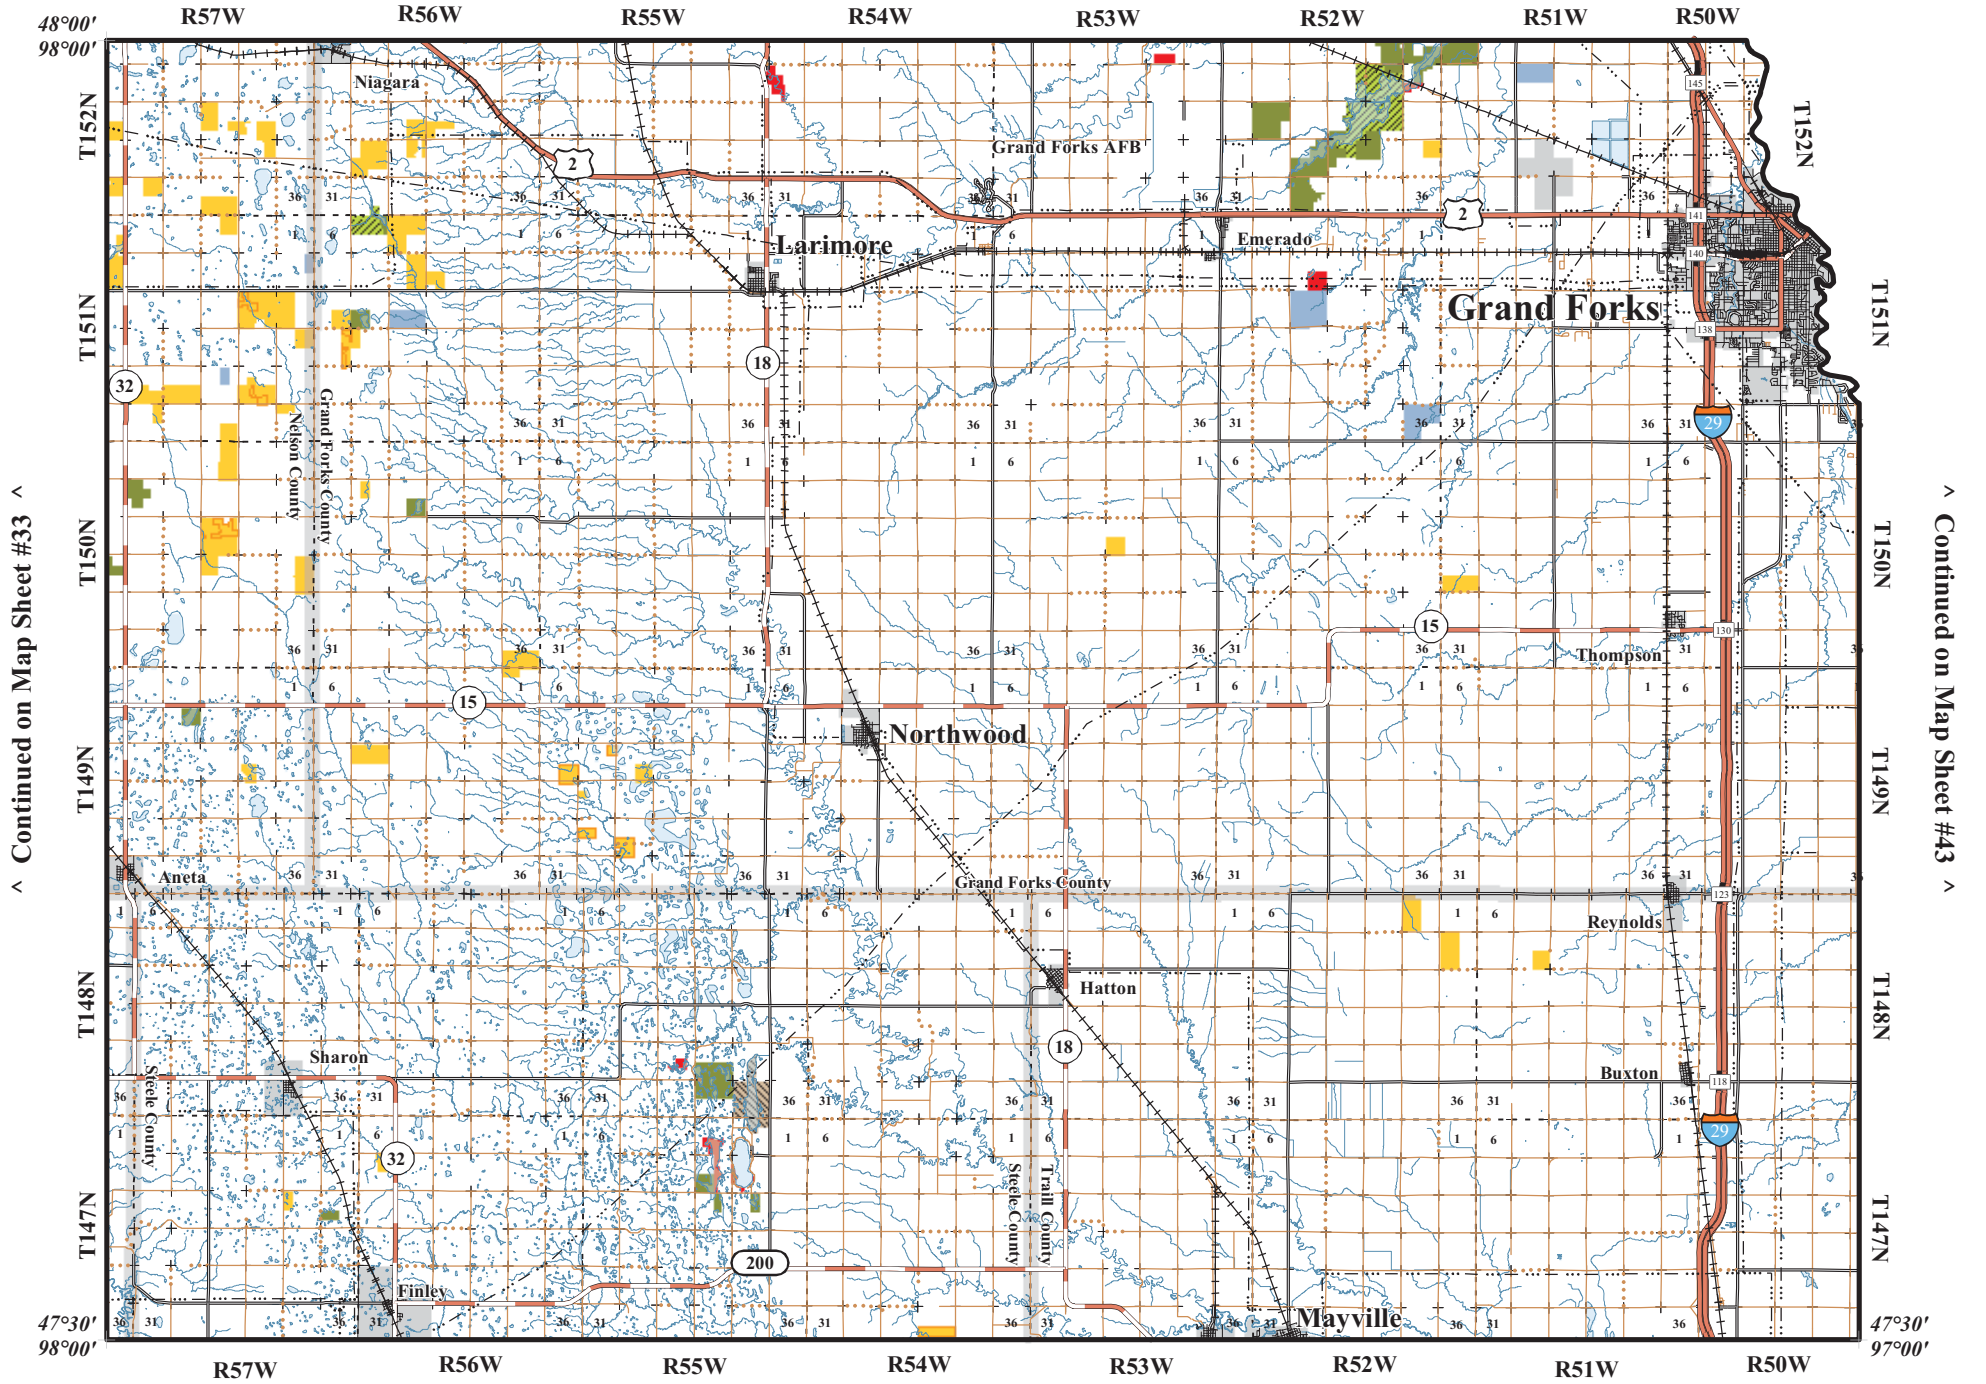

Map Sheet 39

Scale 1:325,000
1 inch represents 5.13 miles

Continued on Map Sheet #33

Continued on Map Sheet #43