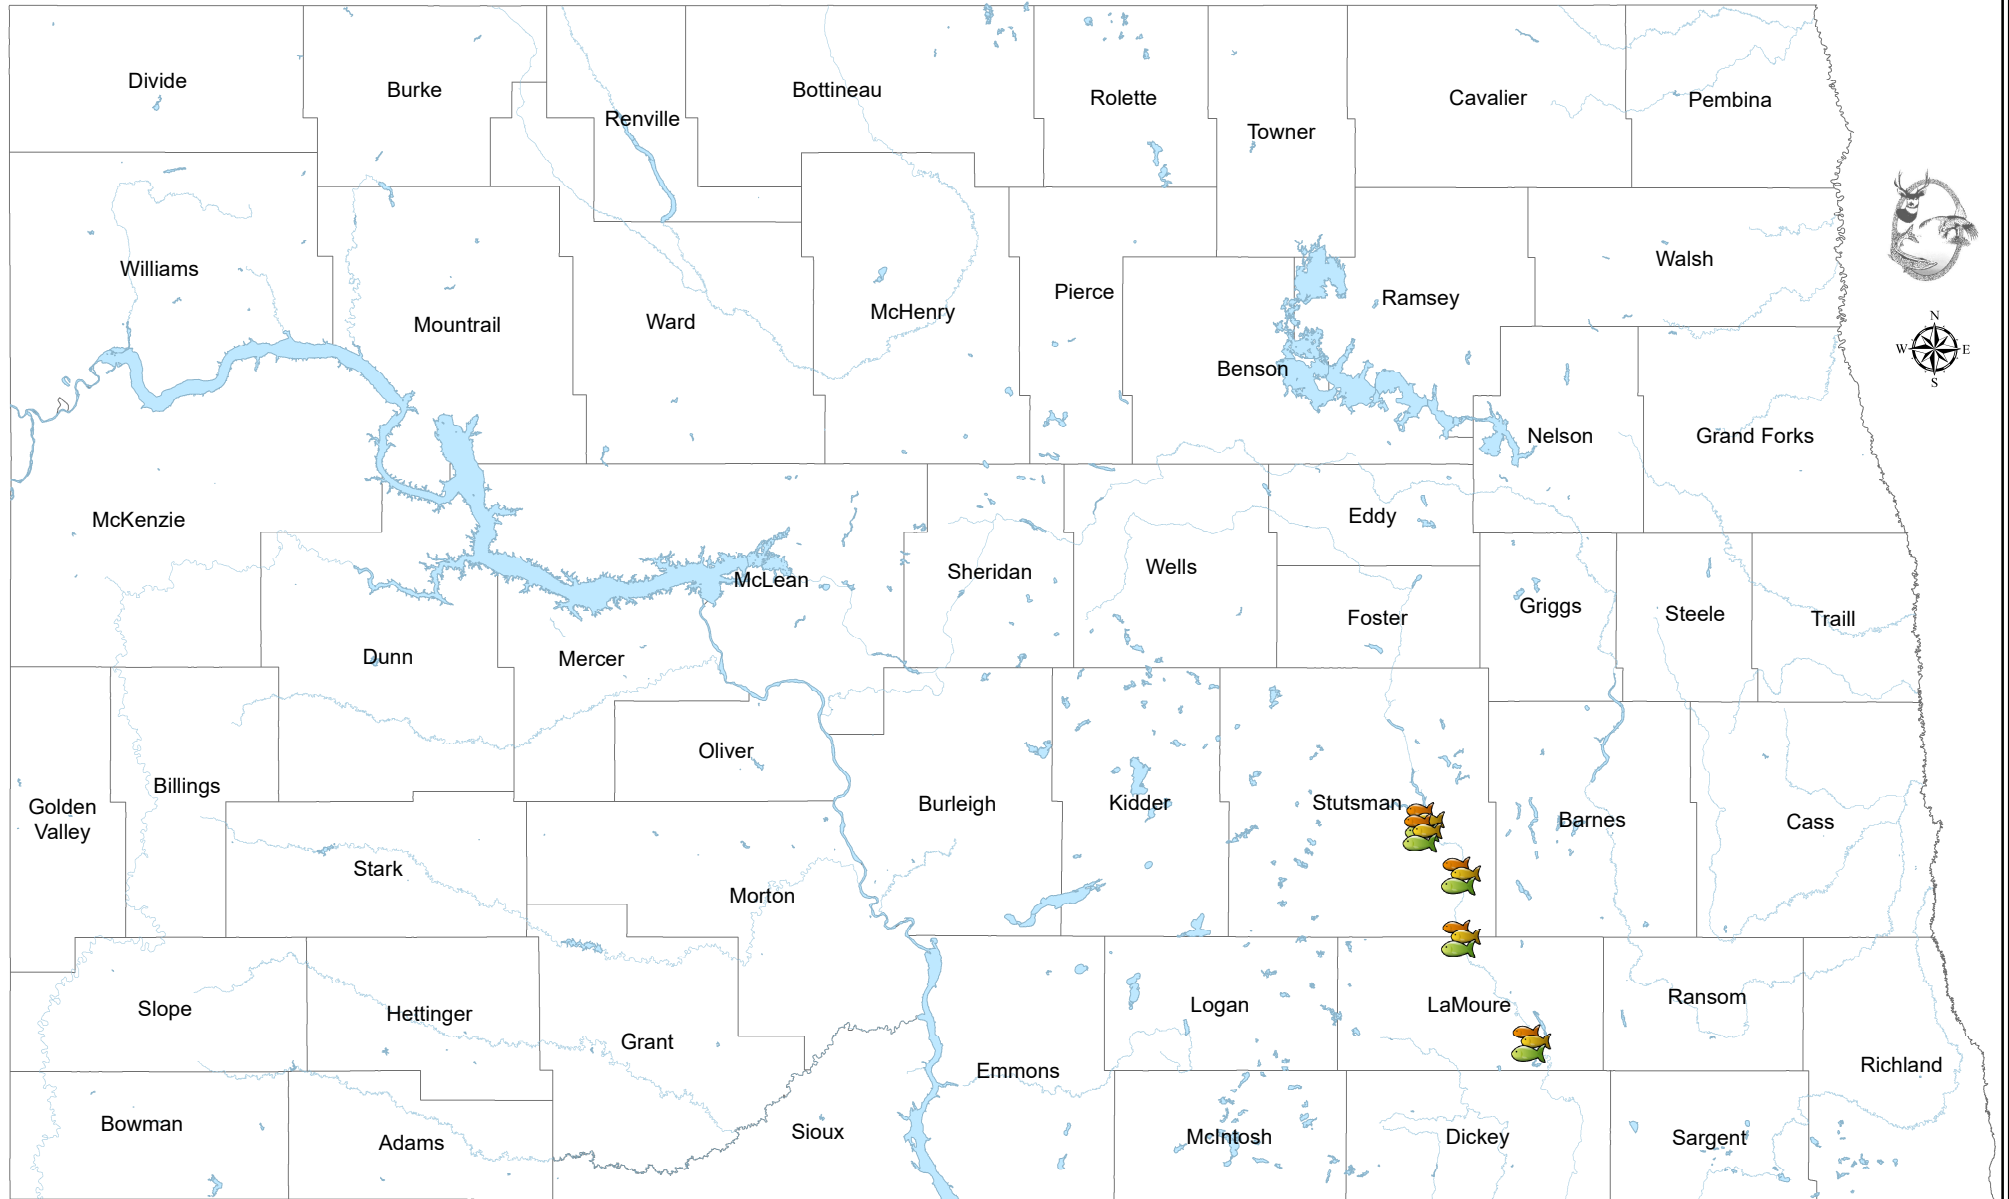

# Aquatic Nuisance Species Infestations

(Prohibited or Restricted)

-as of June 2019-

**Silver Carp**