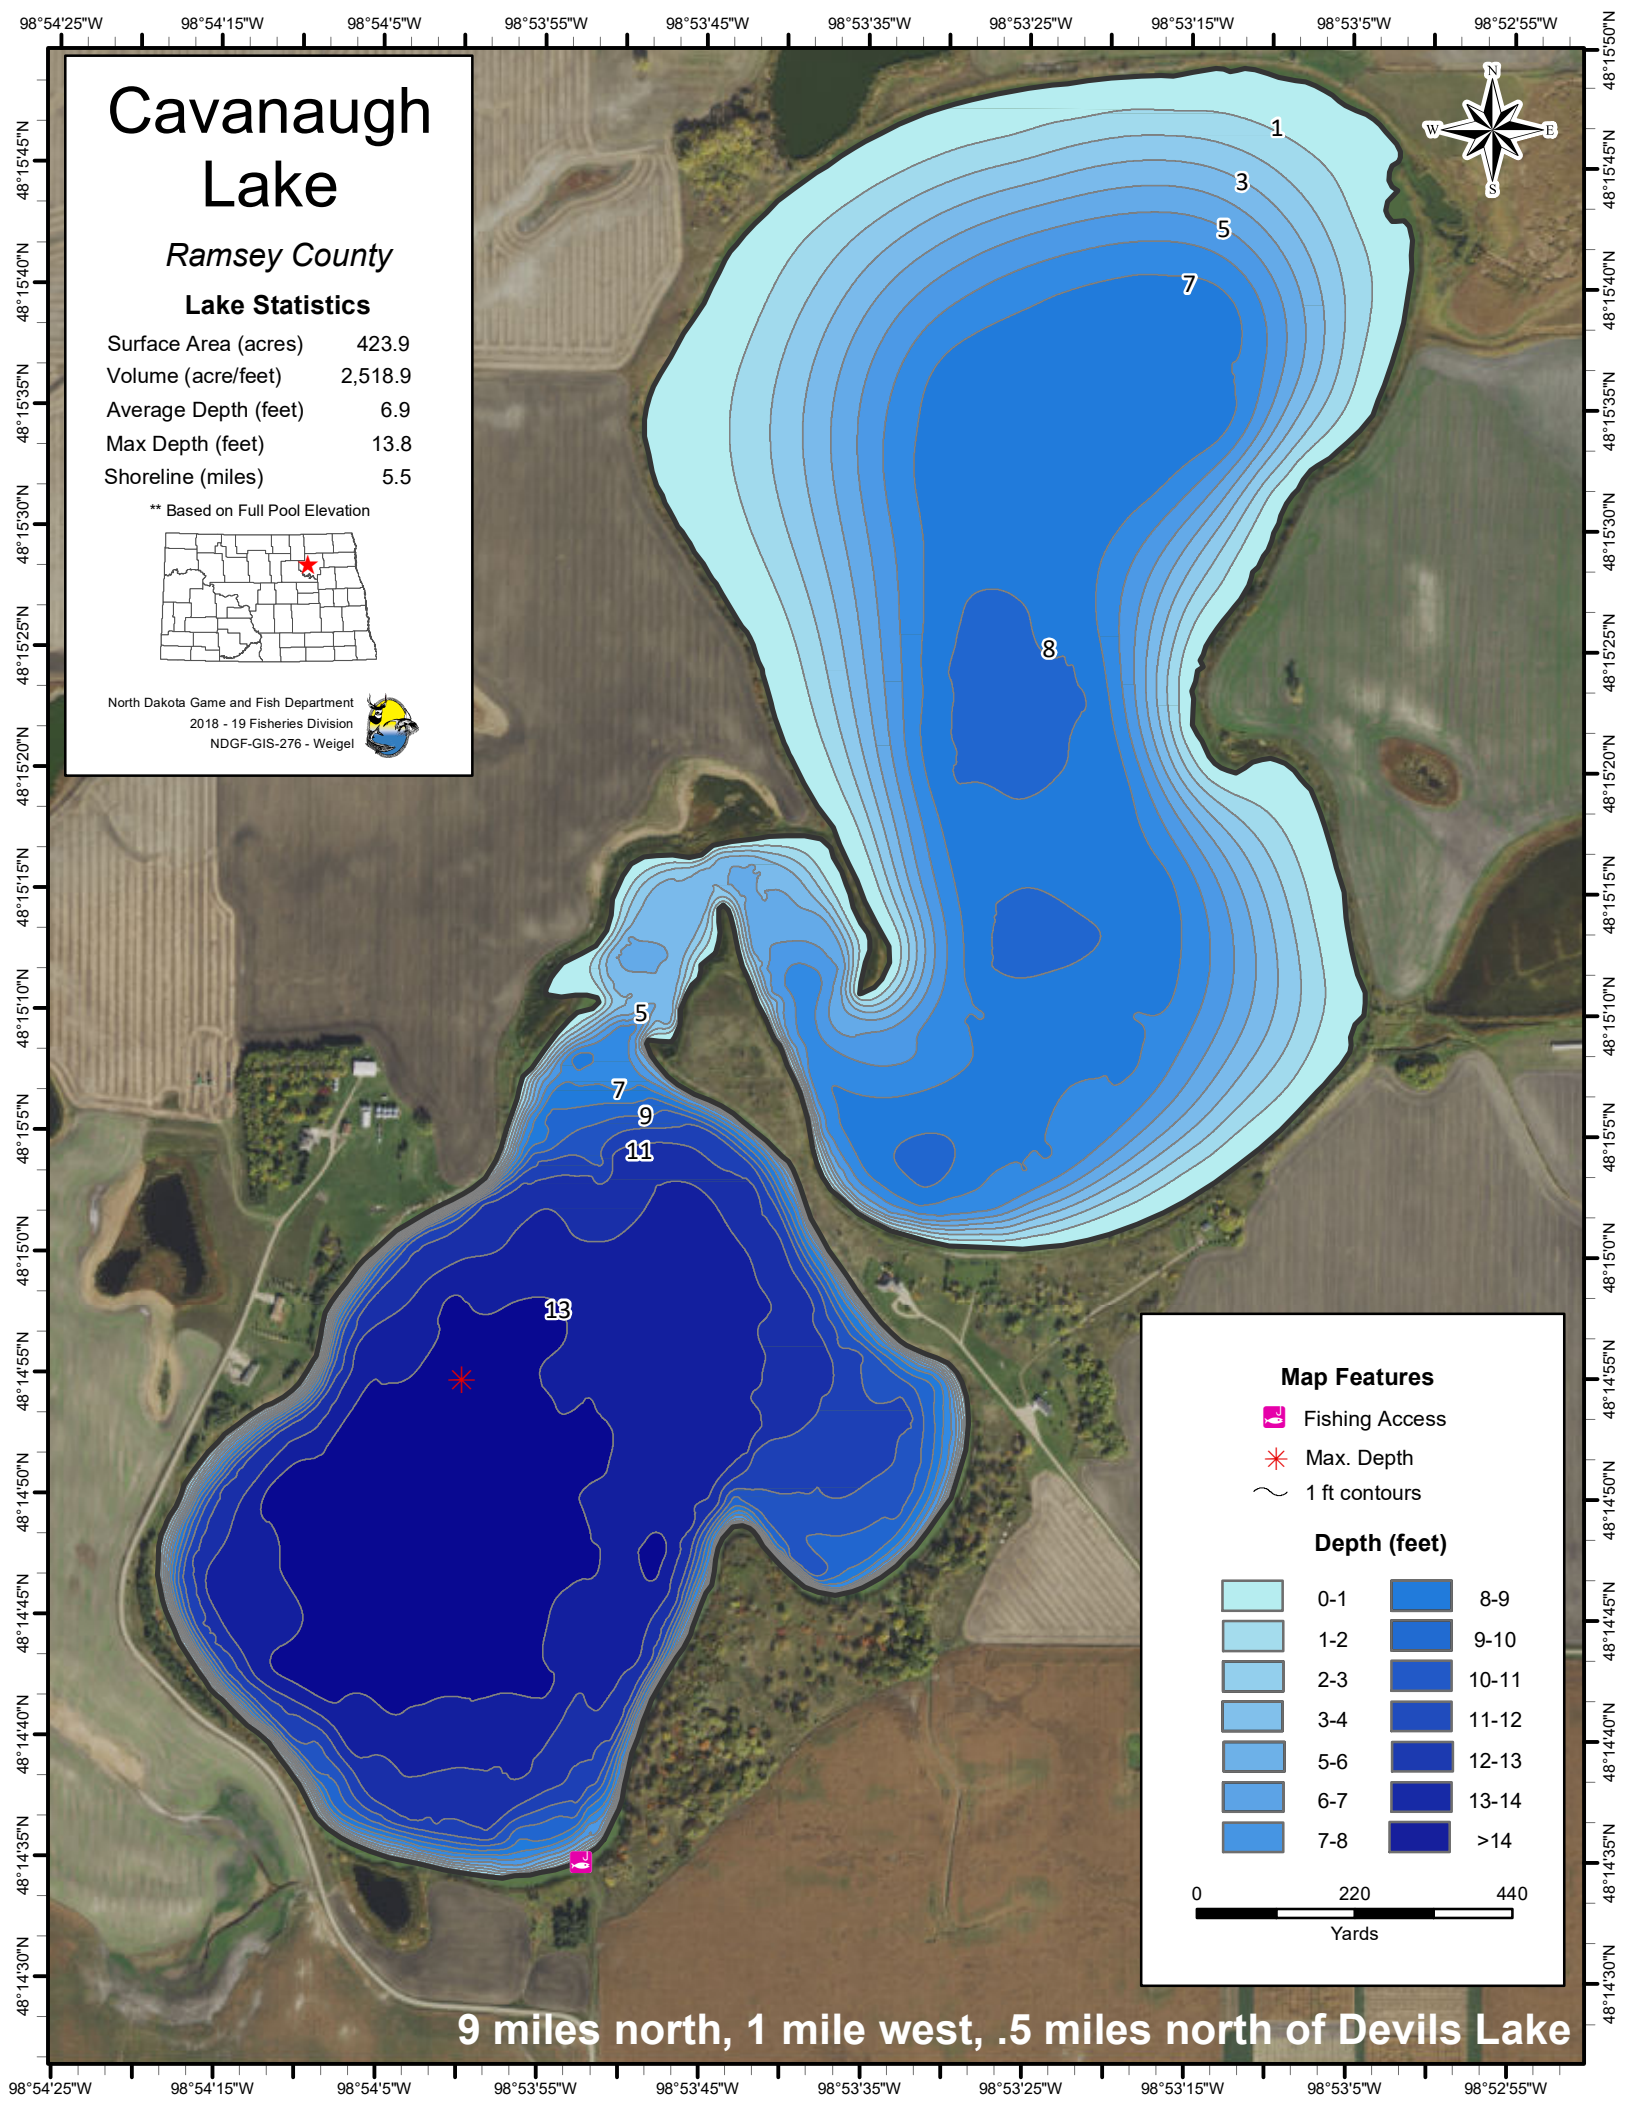

Cavanaugh Lake

Ramsey County

Lake Statistics

Surface Area (acres)	423.9
Volume (acre/feet)	2,518.9
Average Depth (feet)	6.9
Max Depth (feet)	13.8
Shoreline (miles)	5.5

** Based on Full Pool Elevation

North Dakota Game and Fish Department
2018 - 19 Fisheries Division
NDGF-GIS-276 - Weigel

Map Features

-  Fishing Access
-  Max. Depth
-  1 ft contours

Depth (feet)

	0-1		8-9
	1-2		9-10
	2-3		10-11
	3-4		11-12
	5-6		12-13
	6-7		13-14
	7-8		>14

9 miles north, 1 mile west, .5 miles north of Devils Lake