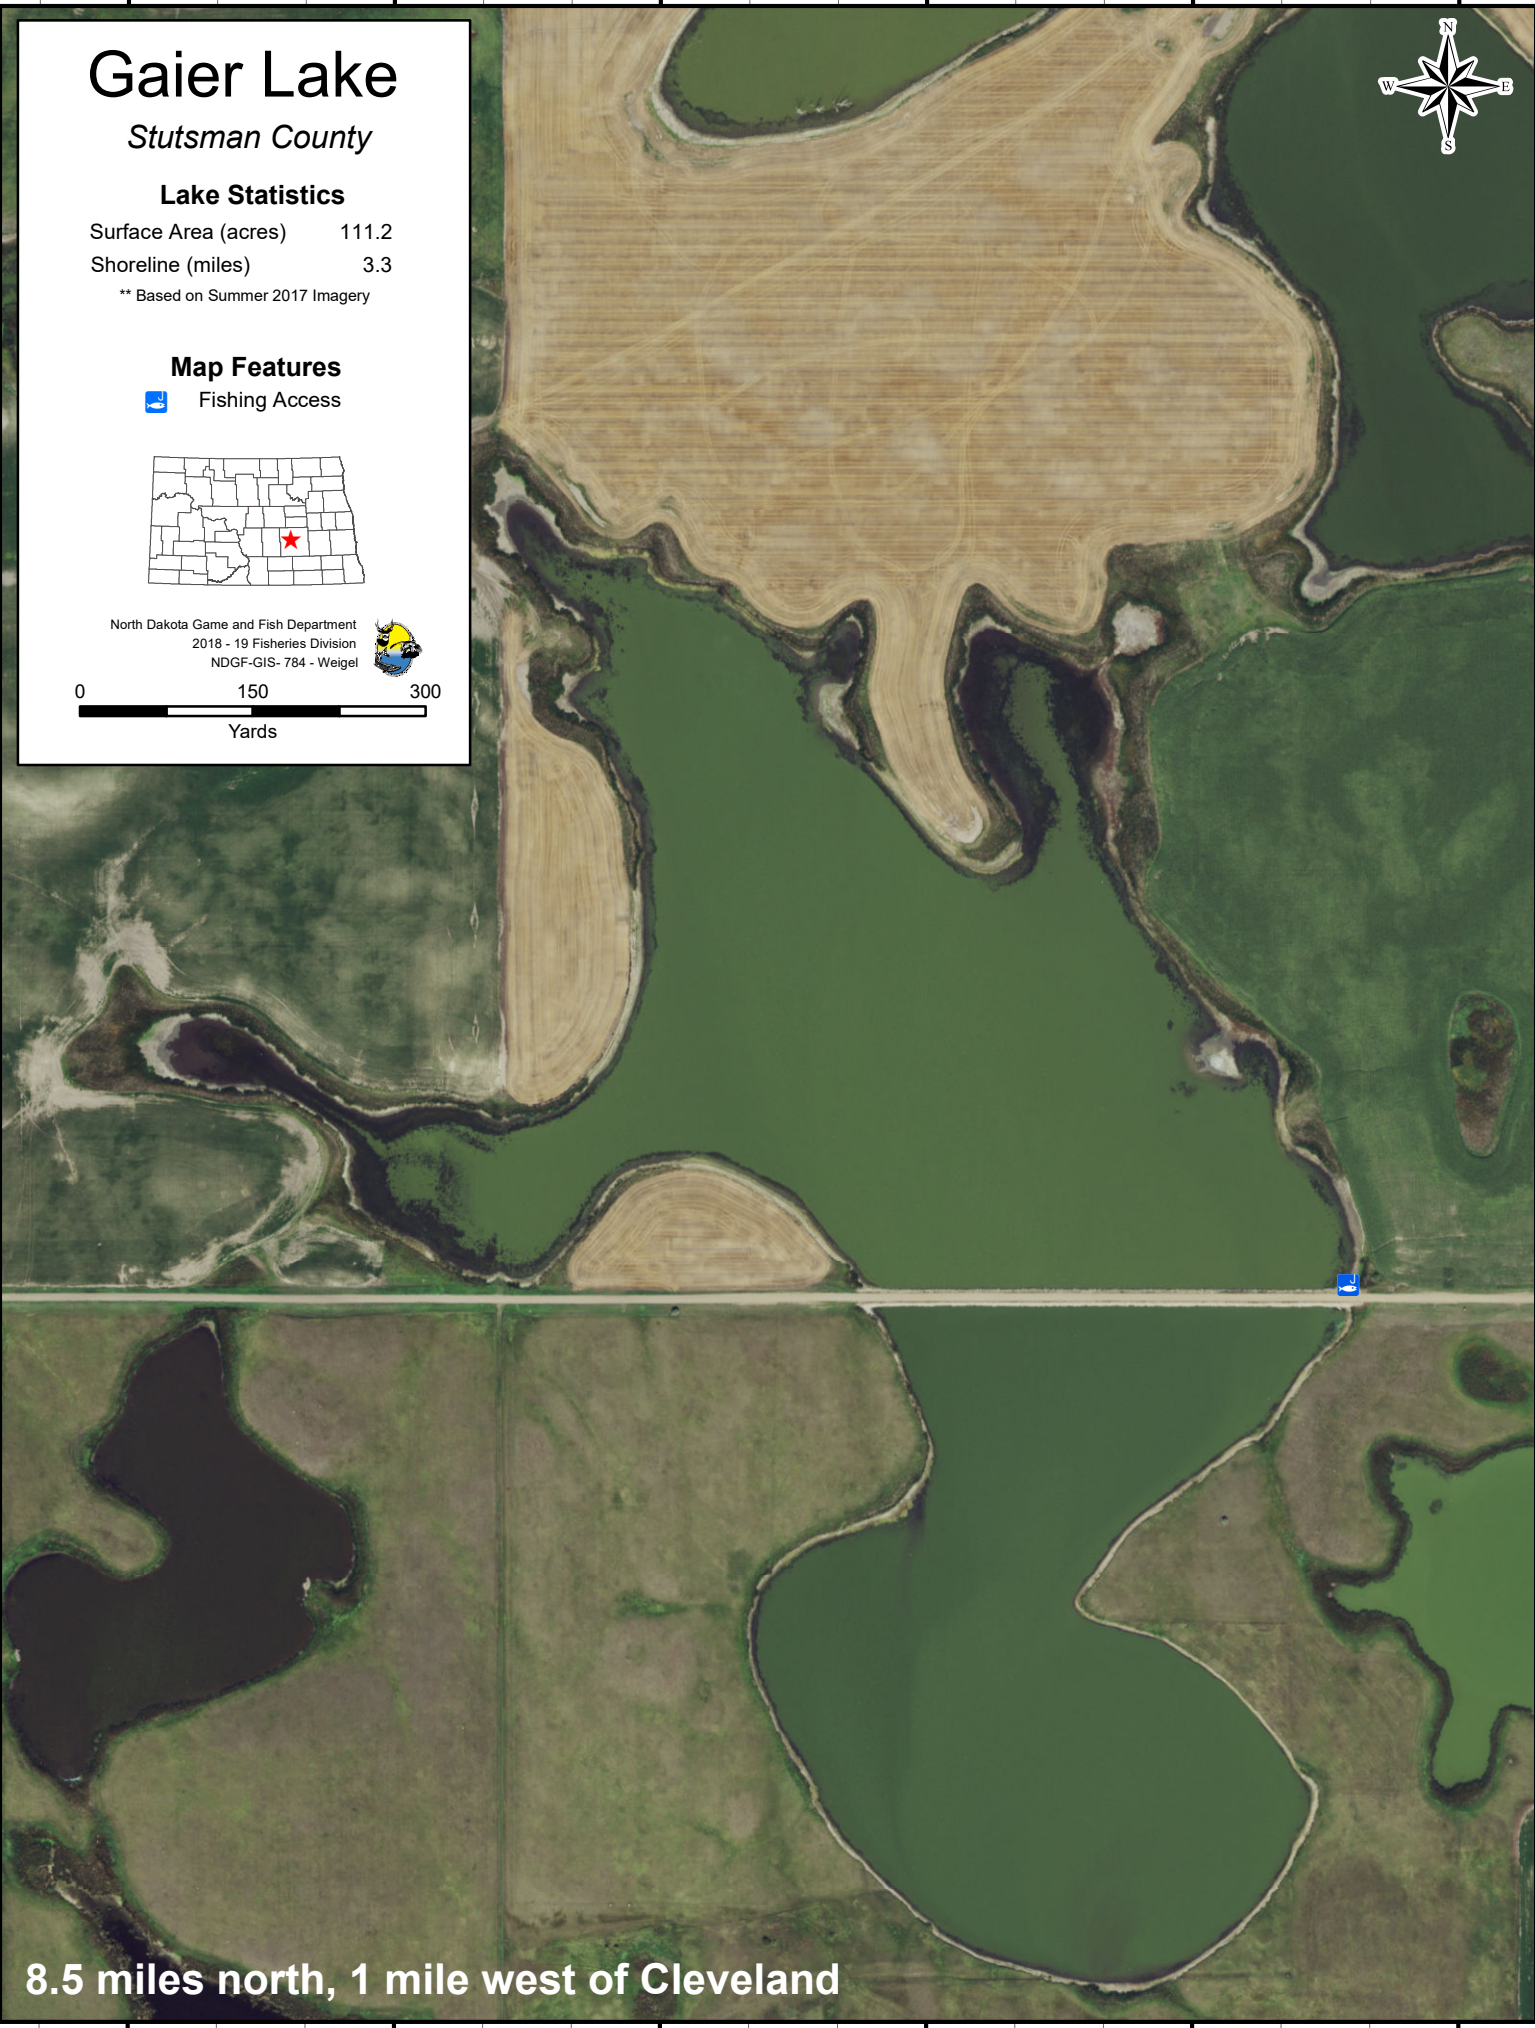

Gaier Lake

Stutsman County

Lake Statistics

Surface Area (acres) 111.2
Shoreline (miles) 3.3

** Based on Summer 2017 Imagery

Map Features

 Fishing Access

North Dakota Game and Fish Department
2018 - 19 Fisheries Division
NDGF-GIS-784 - Weigel

8.5 miles north, 1 mile west of Cleveland

99°8'50"W 99°8'40"W 99°8'30"W 99°8'20"W 99°8'10"W 99°8'0"W

47°10'N
47°05'N
47°04'N
47°03'N
47°02'N

47°10'N
47°05'N
47°04'N
47°03'N
47°02'N