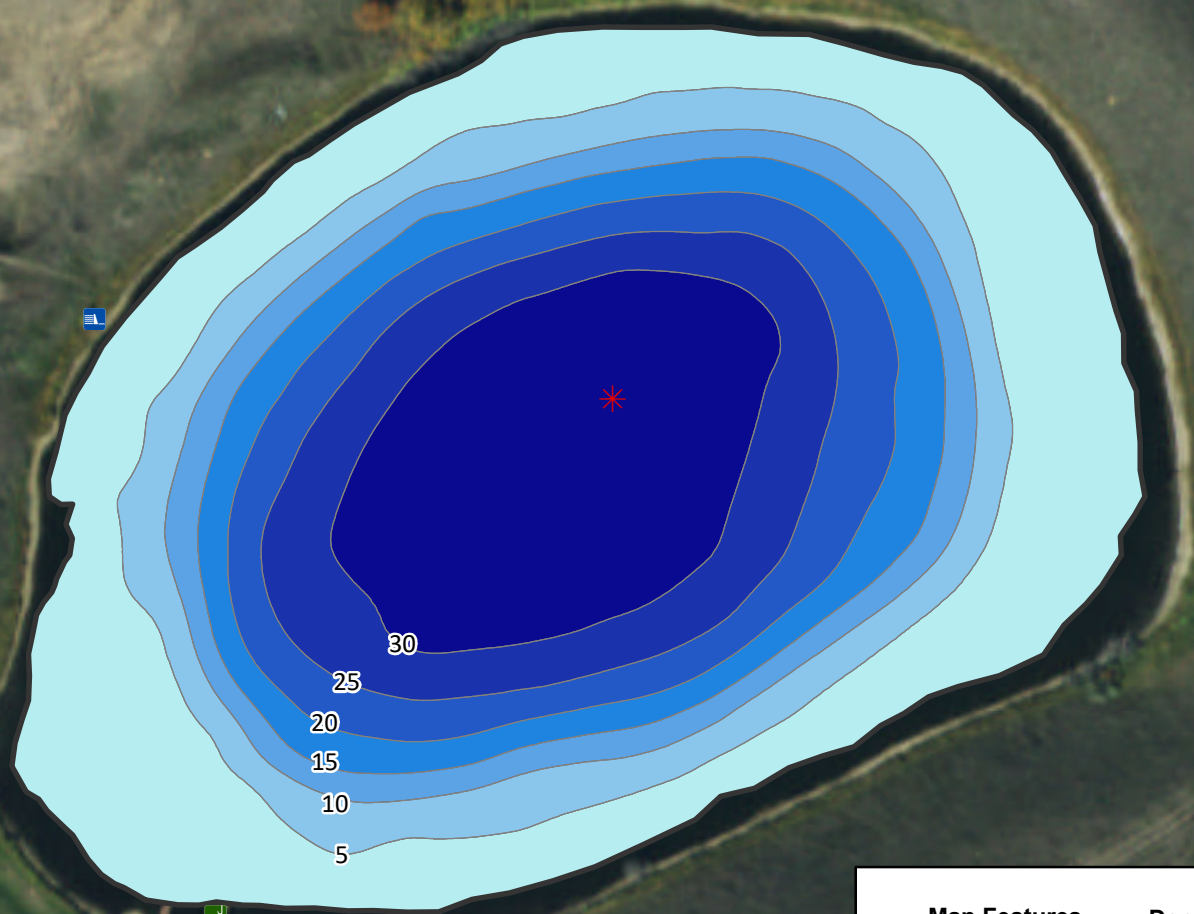

Kettle Lake

Williams County

Lake Statistics

Surface Area (acres)	7.3
Volume (acre/feet)	109.0
Average Depth (feet)	14.9
Max Depth (feet)	34.3
Shoreline (miles)	0.4

** Based on Full Pool Elevation

North Dakota Game and Fish Department
2018 - 19 Fisheries Division
NDGF-GIS-099 - Weigel

Map Features

- Boat Ramp
- Fishing Pier
- Vault Toilet
- Water Control
- Max. Depth
- 5 ft contours

Depth (feet)

- 0-5
- 5-10
- 10-15
- 15-20
- 20-25
- 25-30
- >30

3 miles east, 2.5 miles north of Zahl