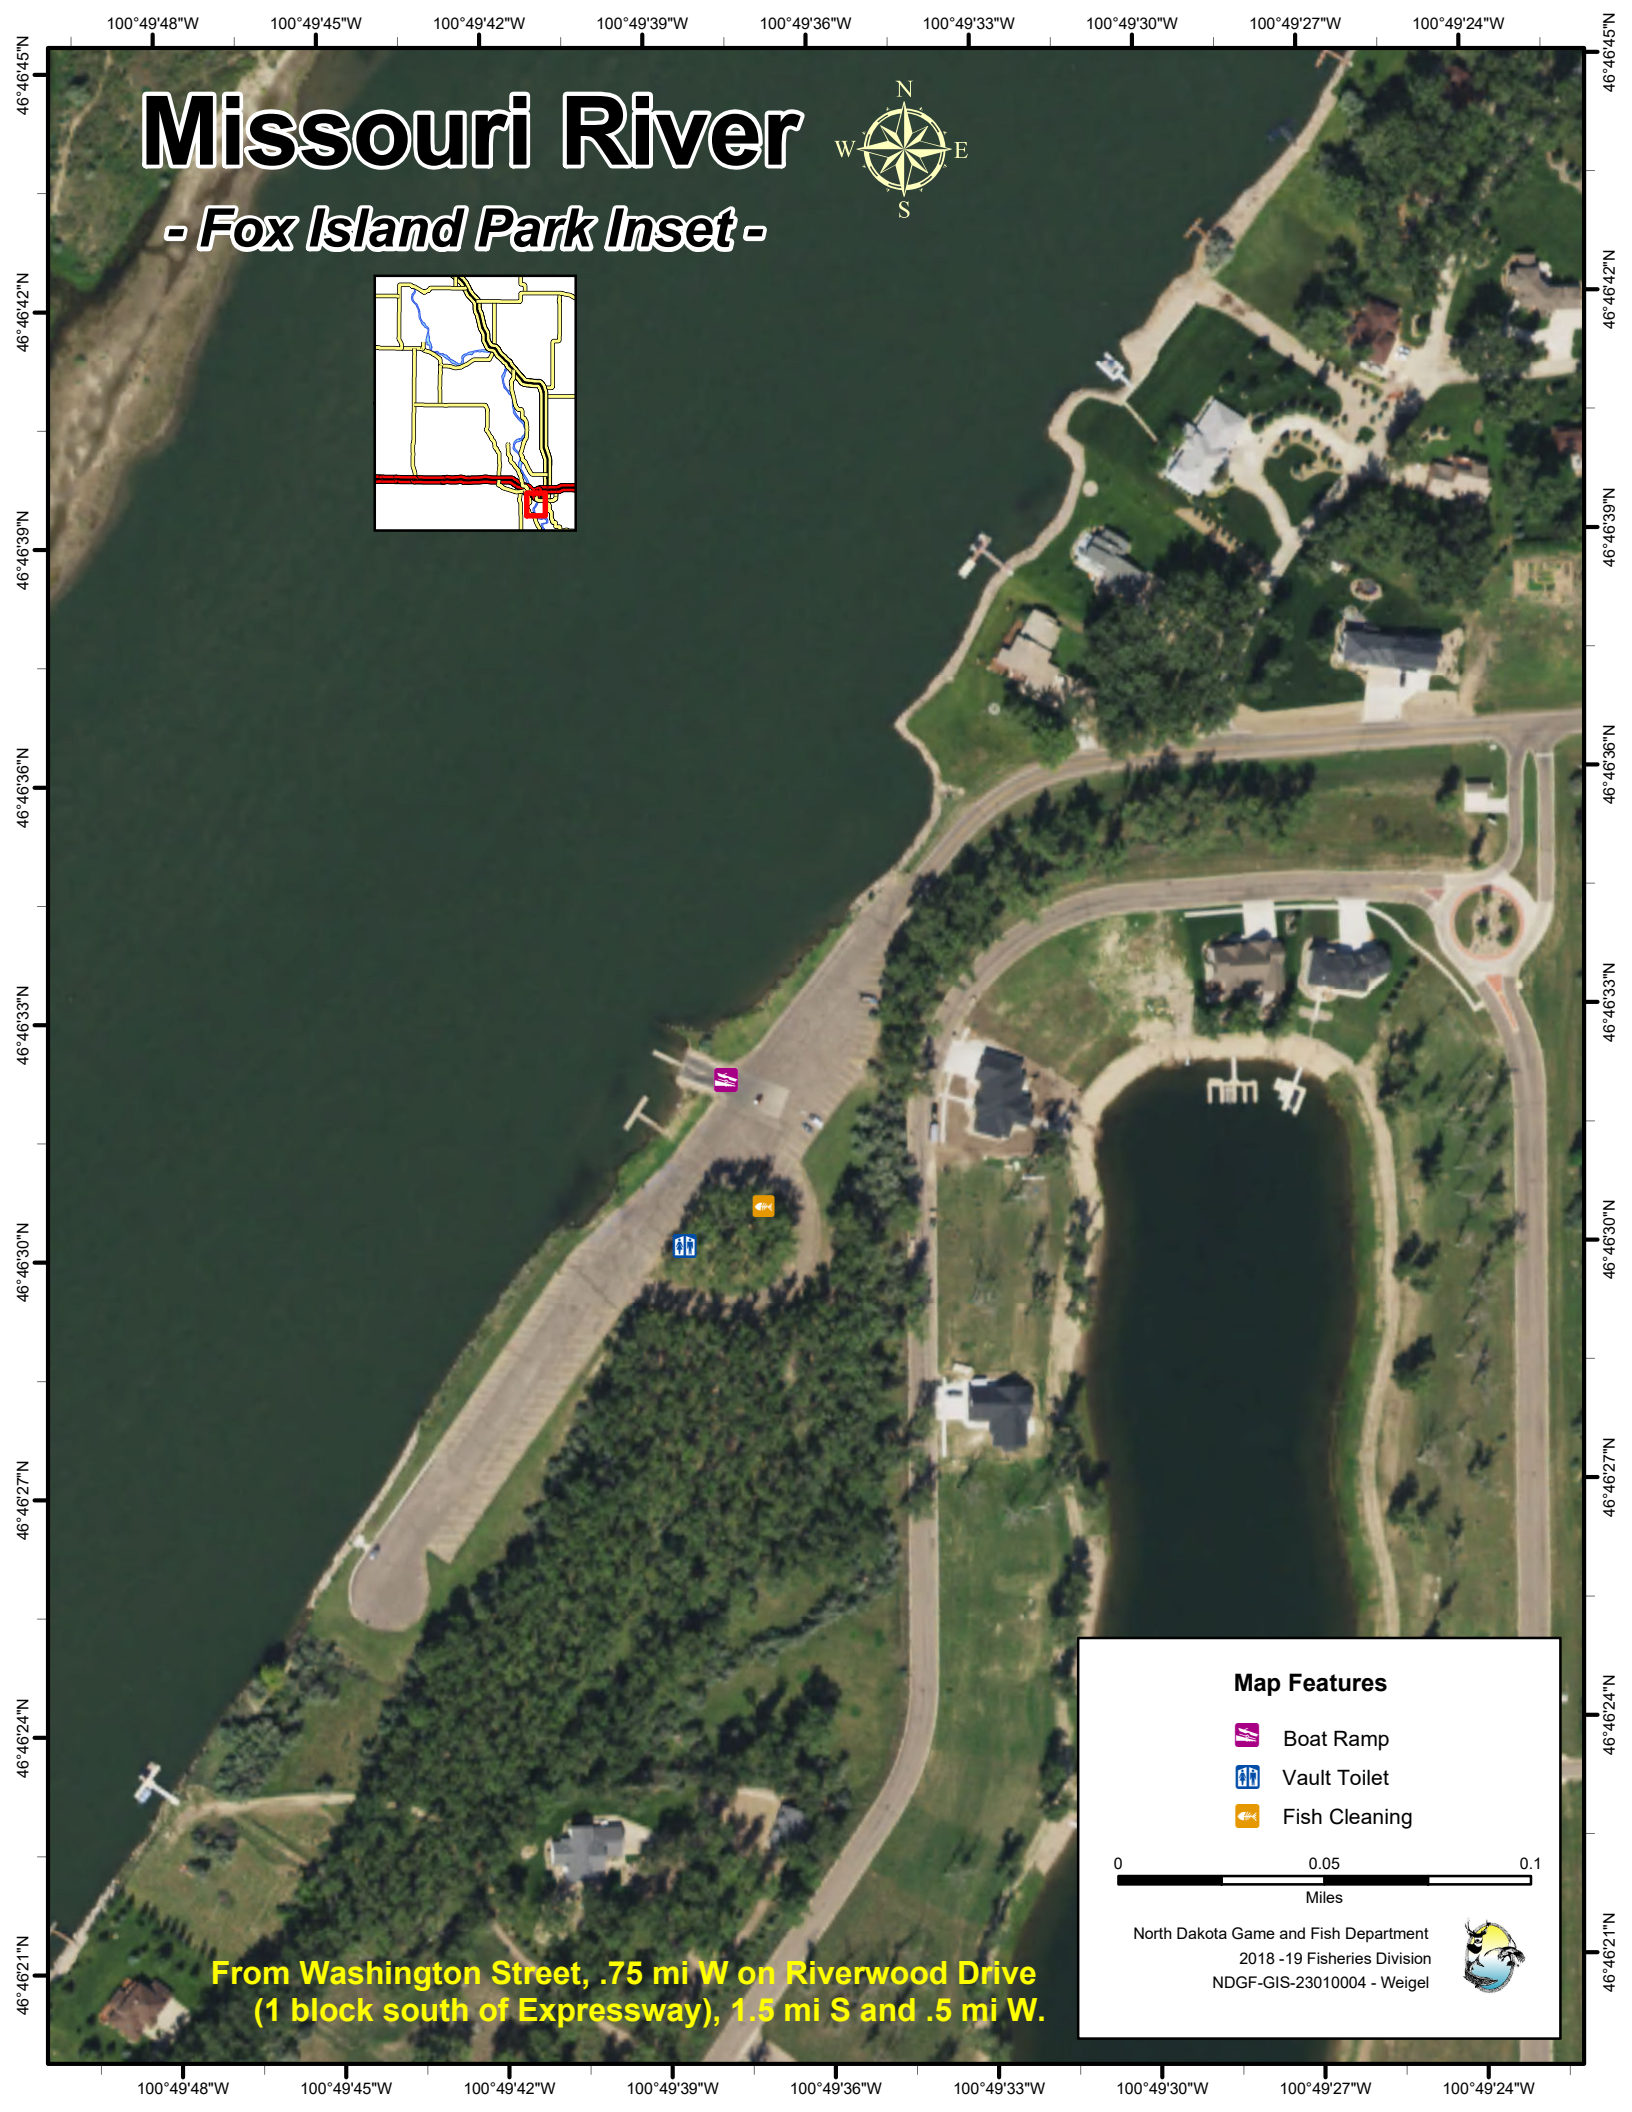

# Missouri River

## - Fox Island Park Inset -

**From Washington Street, .75 mi W on Riverwood Drive  
(1 block south of Expressway), 1.5 mi S and .5 mi W.**

### Map Features

-  Boat Ramp
-  Vault Toilet
-  Fish Cleaning

North Dakota Game and Fish Department  
2018 - 19 Fisheries Division  
NDGF-GIS-23010004 - Weigel