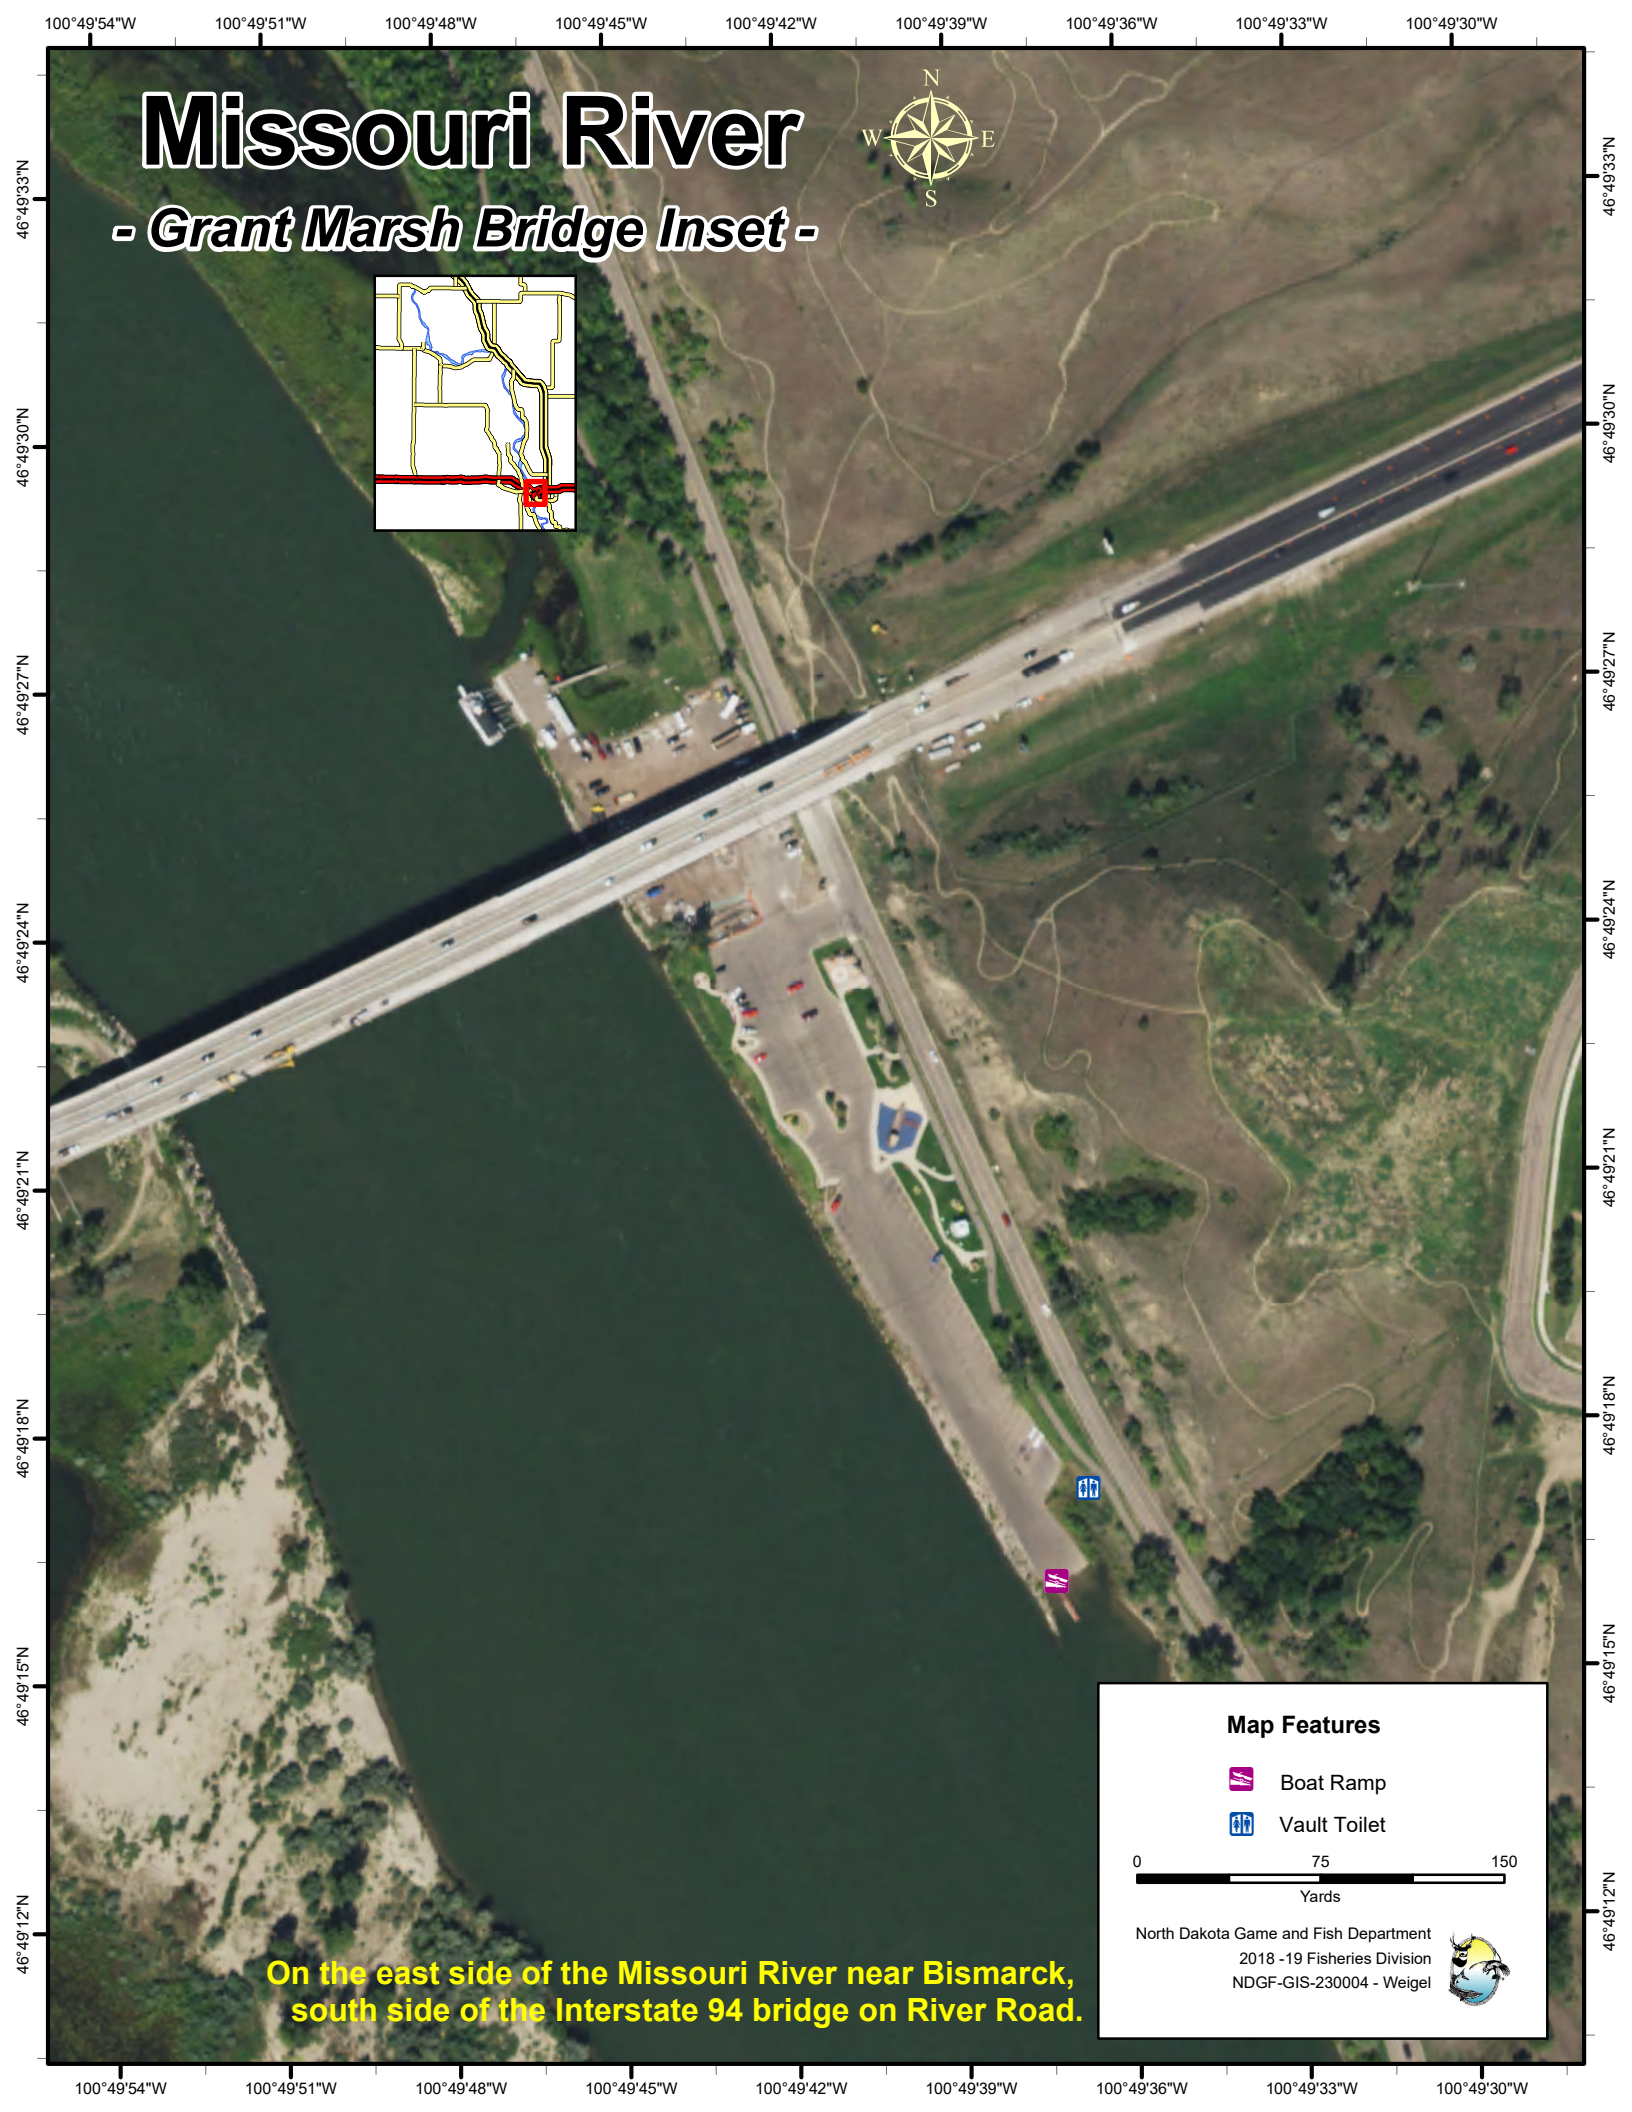

Missouri River

- Grant Marsh Bridge Inset -

Map Features

Boat Ramp

Vault Toilet

North Dakota Game and Fish Department
2018 - 19 Fisheries Division
NDGF-GIS-230004 - Weigel

**On the east side of the Missouri River near Bismarck,
south side of the Interstate 94 bridge on River Road.**