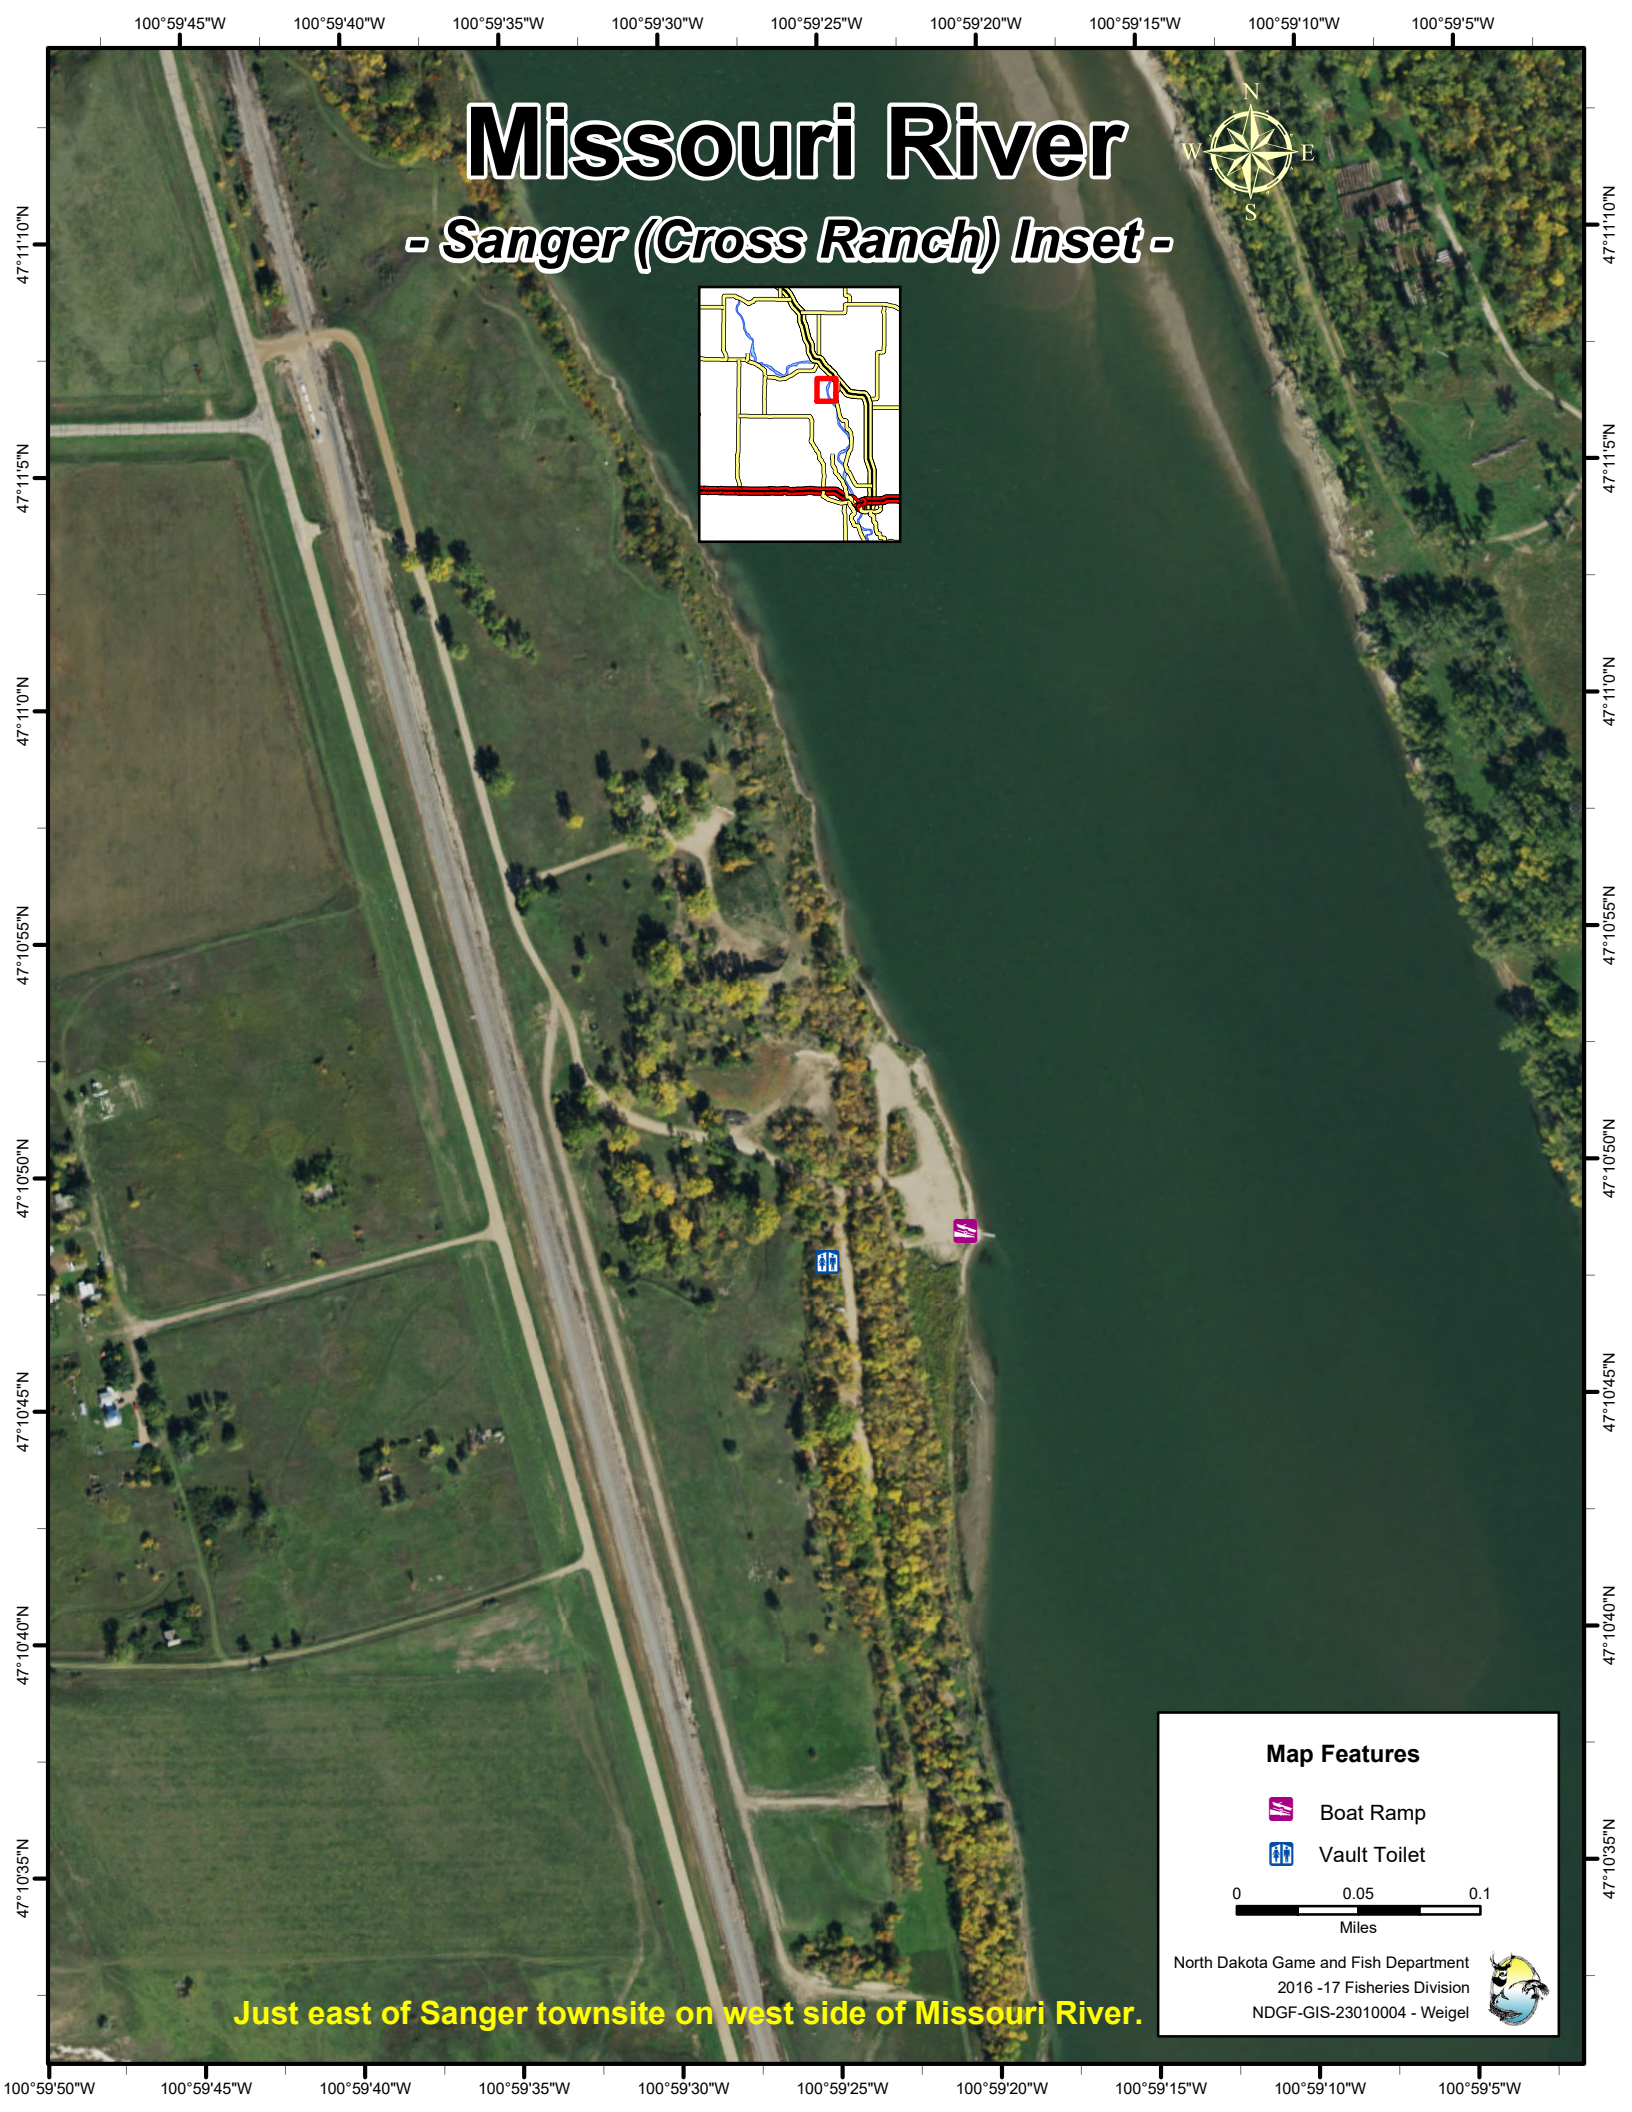

Missouri River

- Sanger (Cross Ranch) Inset -

Map Features

-  Boat Ramp
-  Vault Toilet

North Dakota Game and Fish Department
2016 -17 Fisheries Division
NDGF-GIS-23010004 - Weigel

Just east of Sanger townsite on west side of Missouri River.