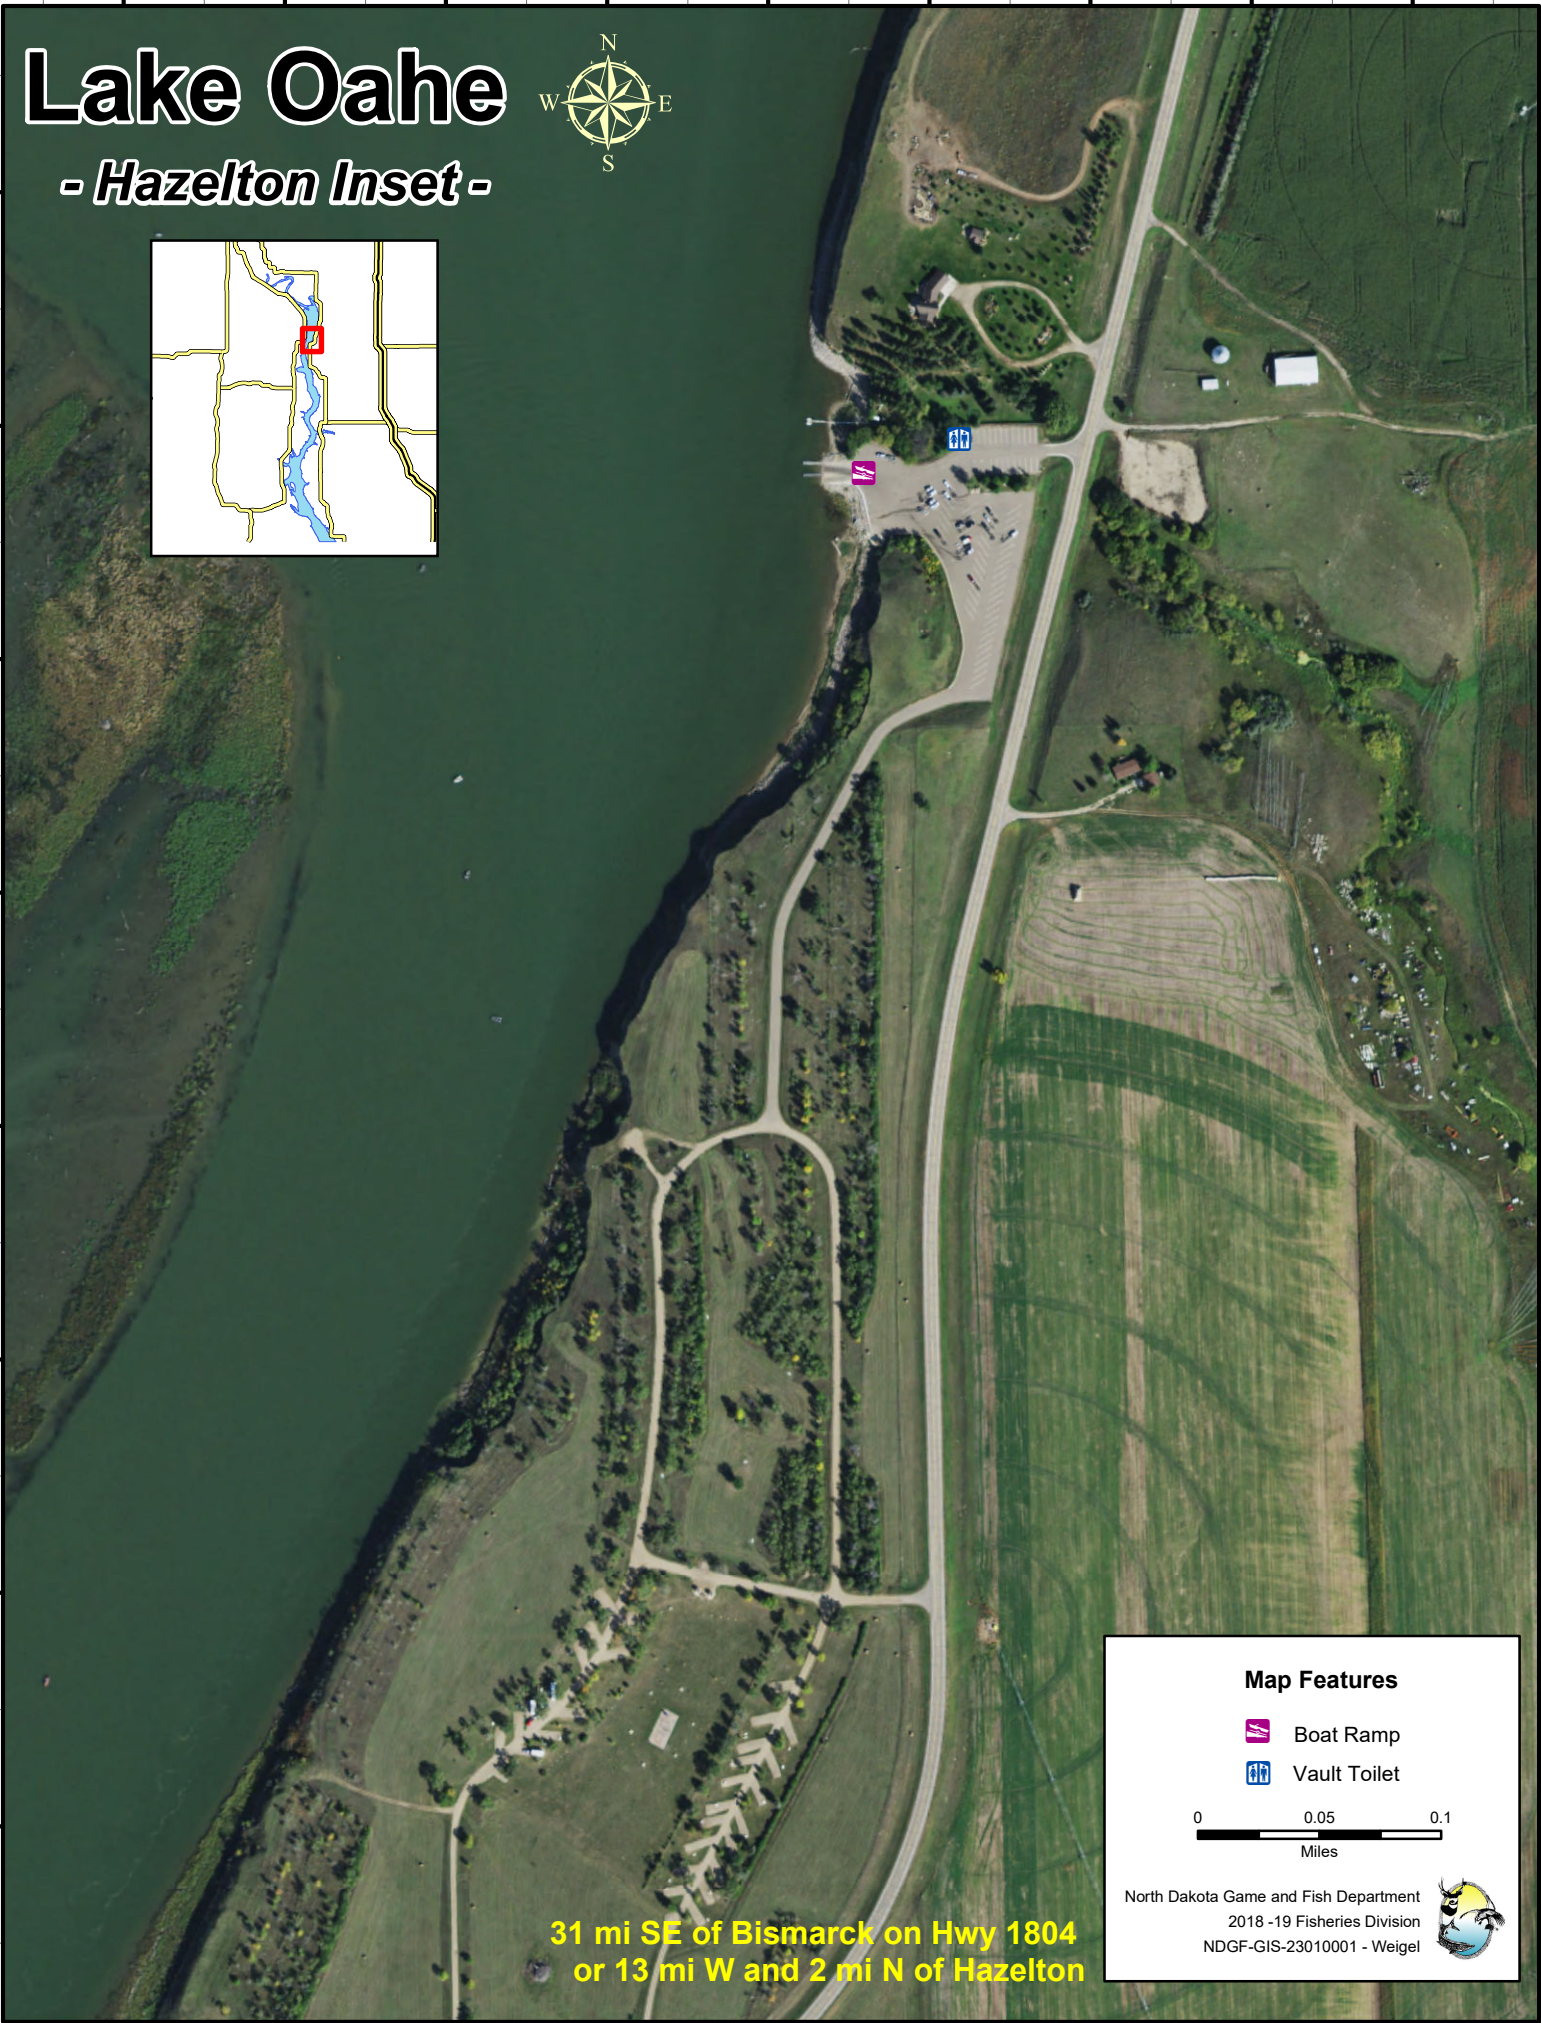

Lake Oahe

- Hazelton Inset -

Map Features

-  Boat Ramp
-  Vault Toilet

North Dakota Game and Fish Department
2018 -19 Fisheries Division
NDGF-GIS-23010001 - Weigel

31 mi SE of Bismarck on Hwy 1804
or 13 mi W and 2 mi N of Hazelton