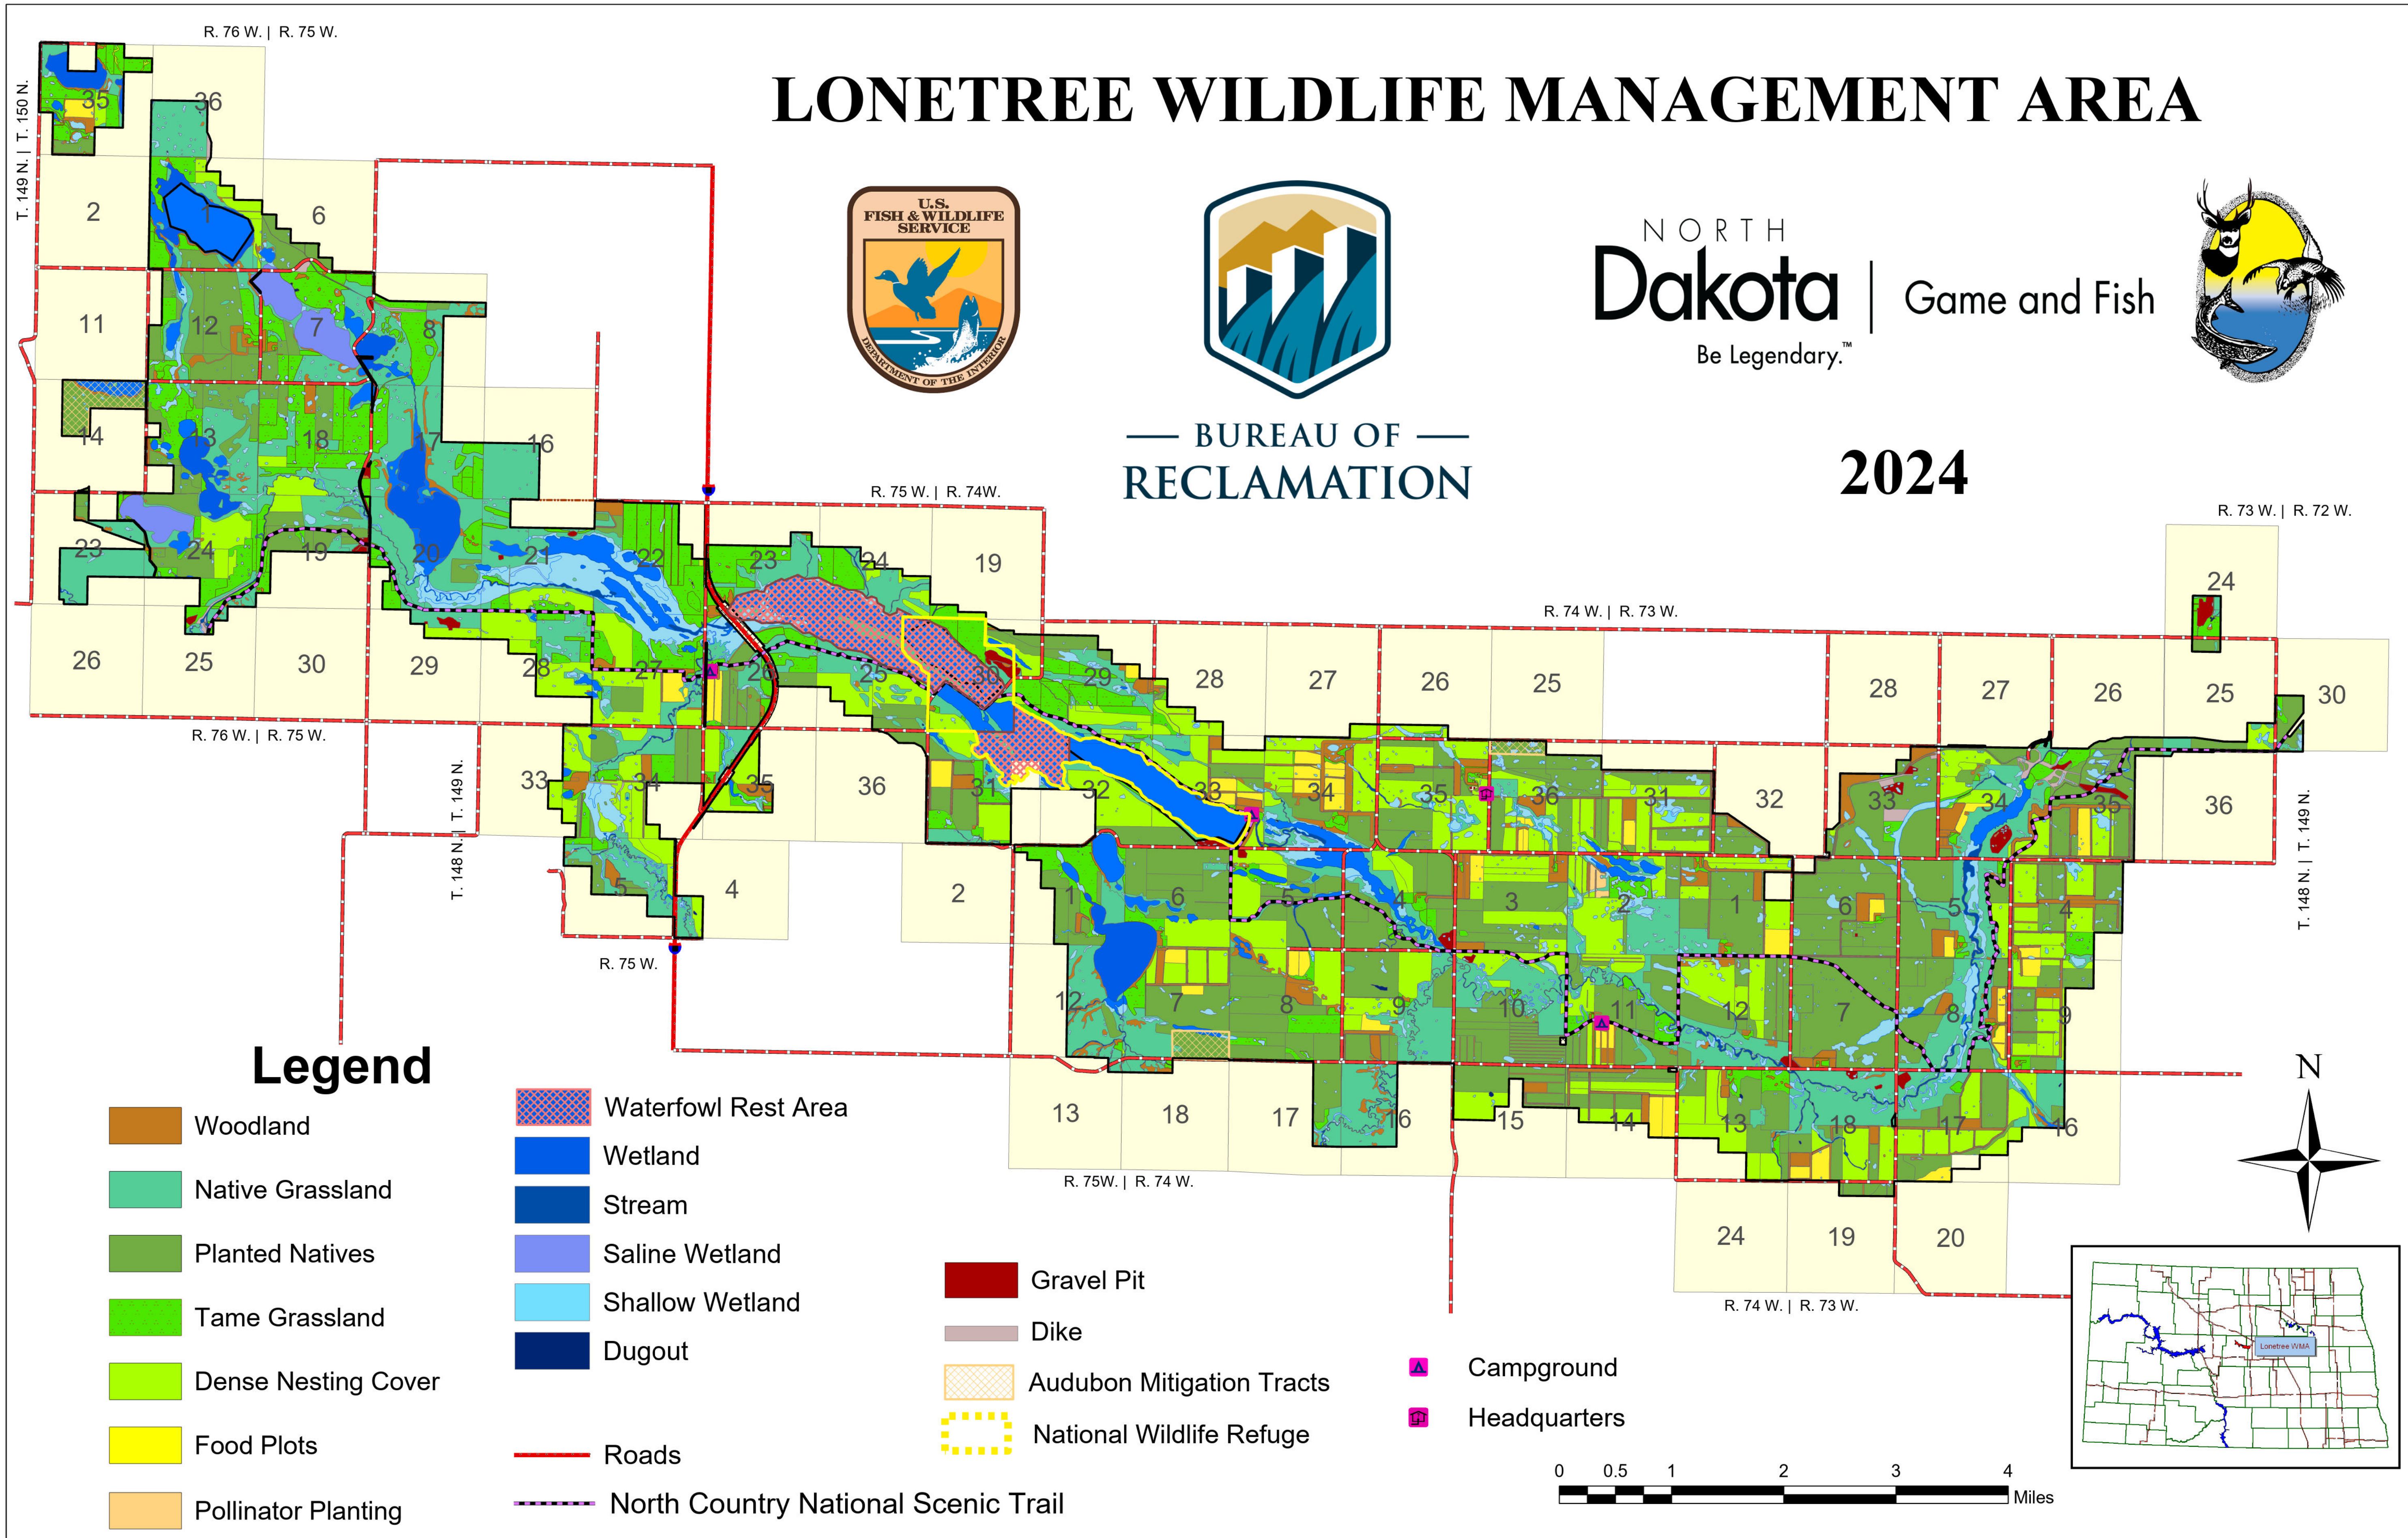

# LONETREE WILDLIFE MANAGEMENT AREA

NORTH  
**Dakota** | Game and Fish  
Be Legendary.™

— BUREAU OF —  
RECLAMATION

**2024**

## Legend

- |                     |                                     |                           |
|---------------------|-------------------------------------|---------------------------|
| Woodland            | Waterfowl Rest Area                 | Gravel Pit                |
| Native Grassland    | Wetland                             | Dike                      |
| Planted Natives     | Stream                              | Audubon Mitigation Tracts |
| Tame Grassland      | Saline Wetland                      | National Wildlife Refuge  |
| Dense Nesting Cover | Shallow Wetland                     | Campground                |
| Food Plots          | Dugout                              | Headquarters              |
| Pollinator Planting | Roads                               |                           |
|                     | North Country National Scenic Trail |                           |