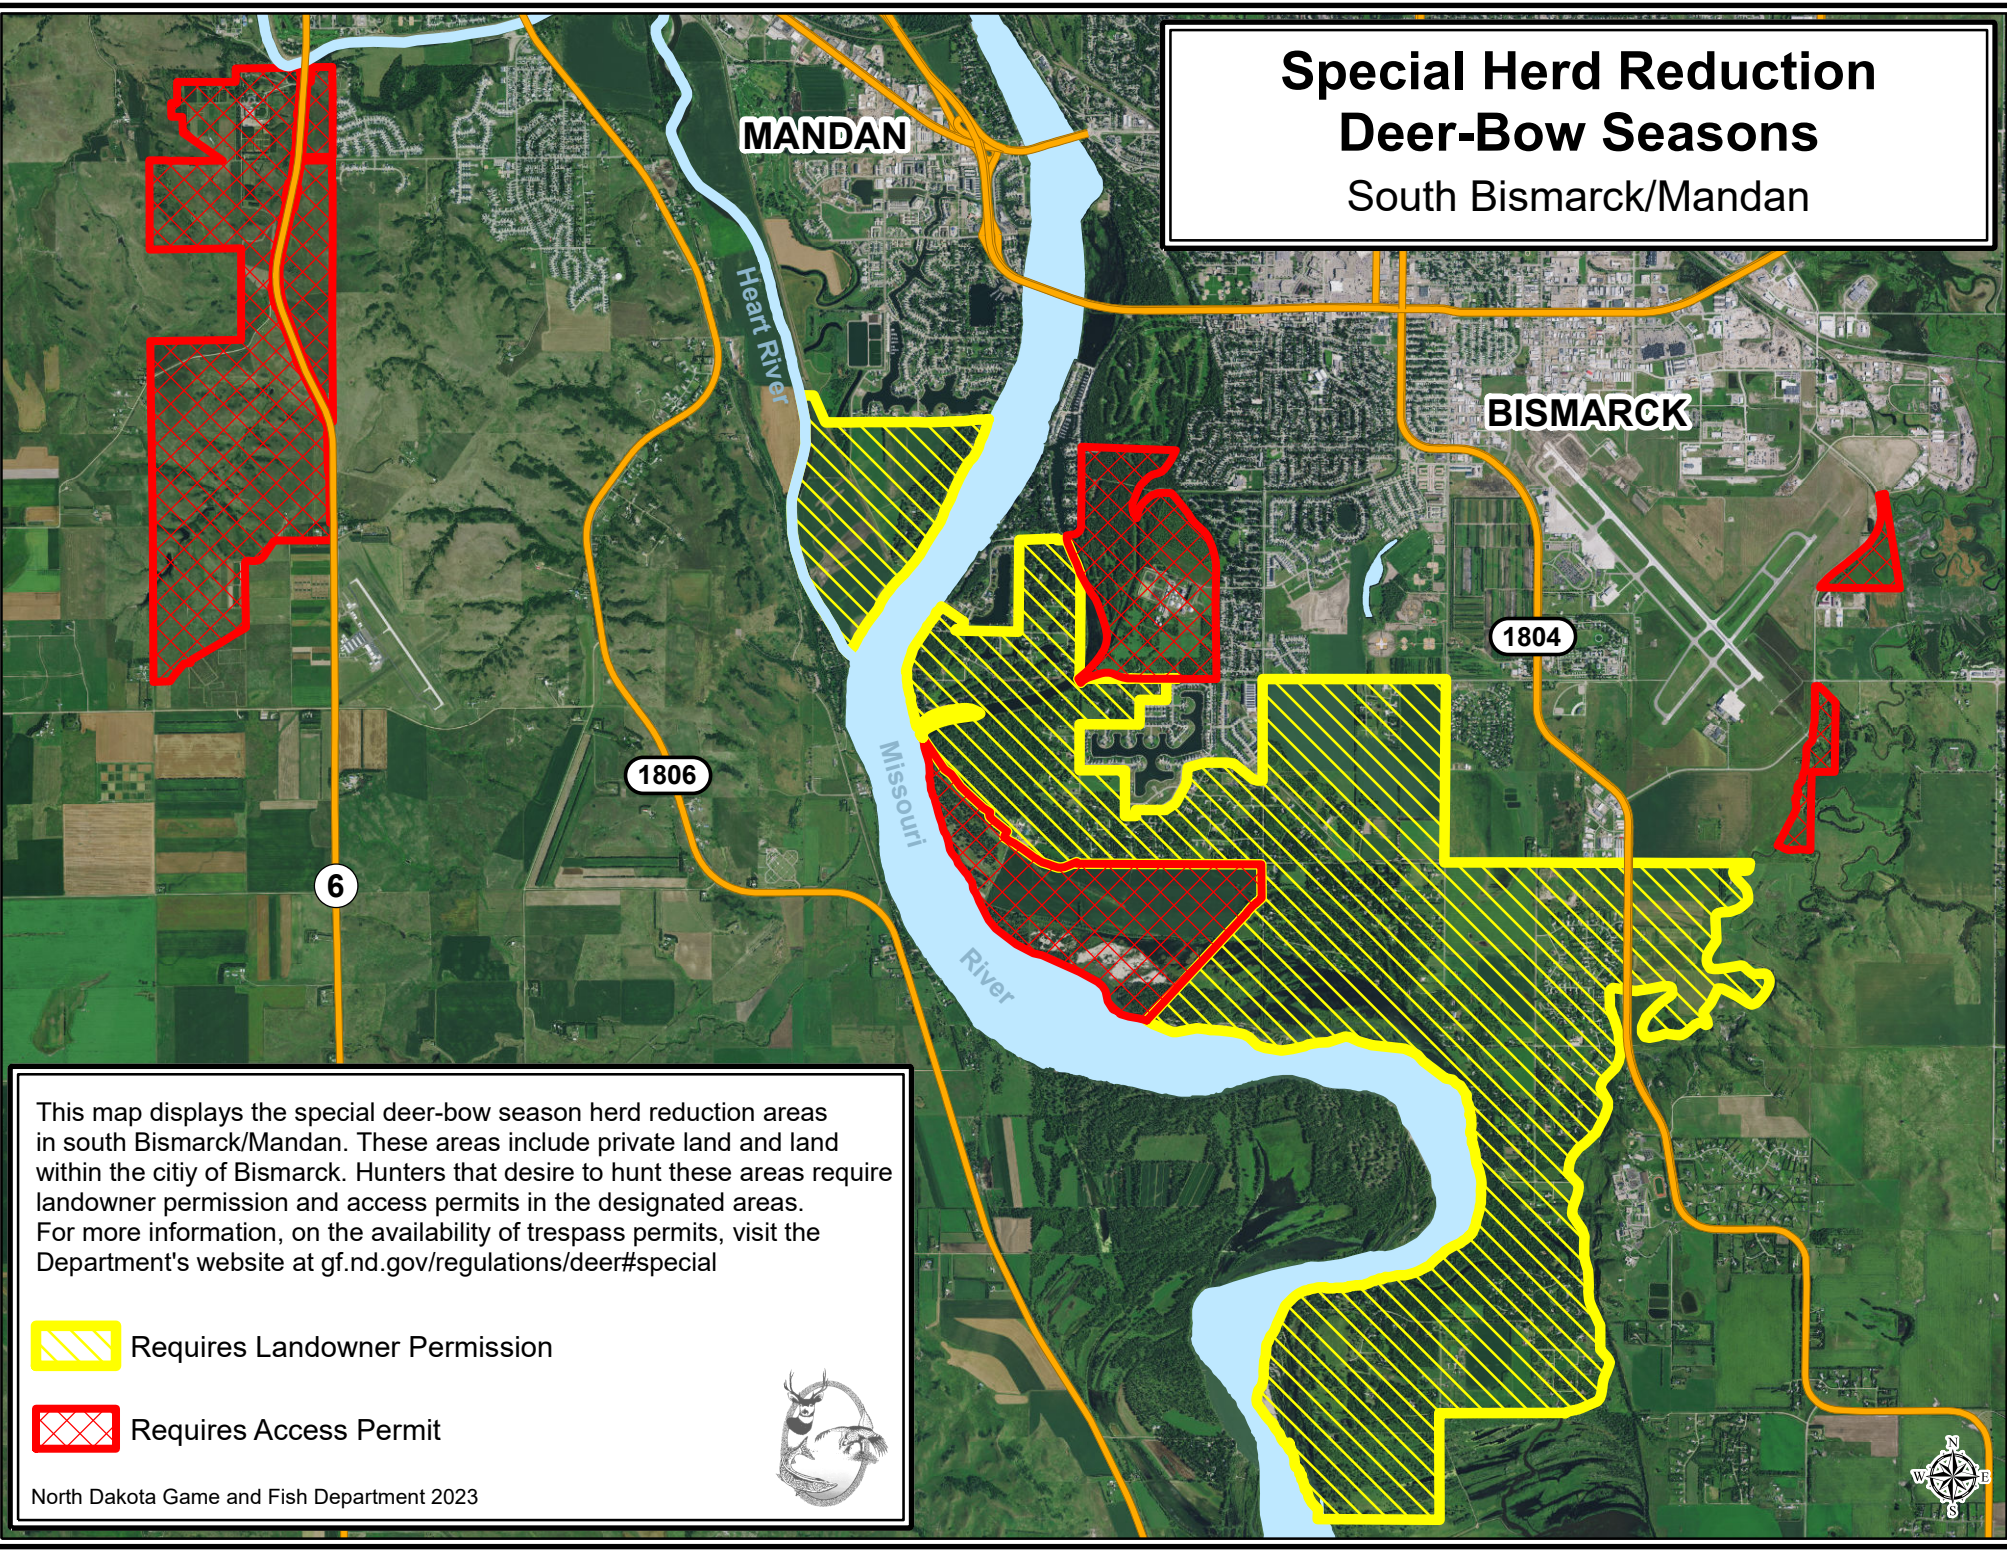

Special Herd Reduction Deer-Bow Seasons South Bismarck/Mandan

This map displays the special deer-bow season herd reduction areas in south Bismarck/Mandan. These areas include private land and land within the city of Bismarck. Hunters that desire to hunt these areas require landowner permission and access permits in the designated areas. For more information, on the availability of trespass permits, visit the Department's website at gf.nd.gov/regulations/deer#special

-  Requires Landowner Permission
-  Requires Access Permit