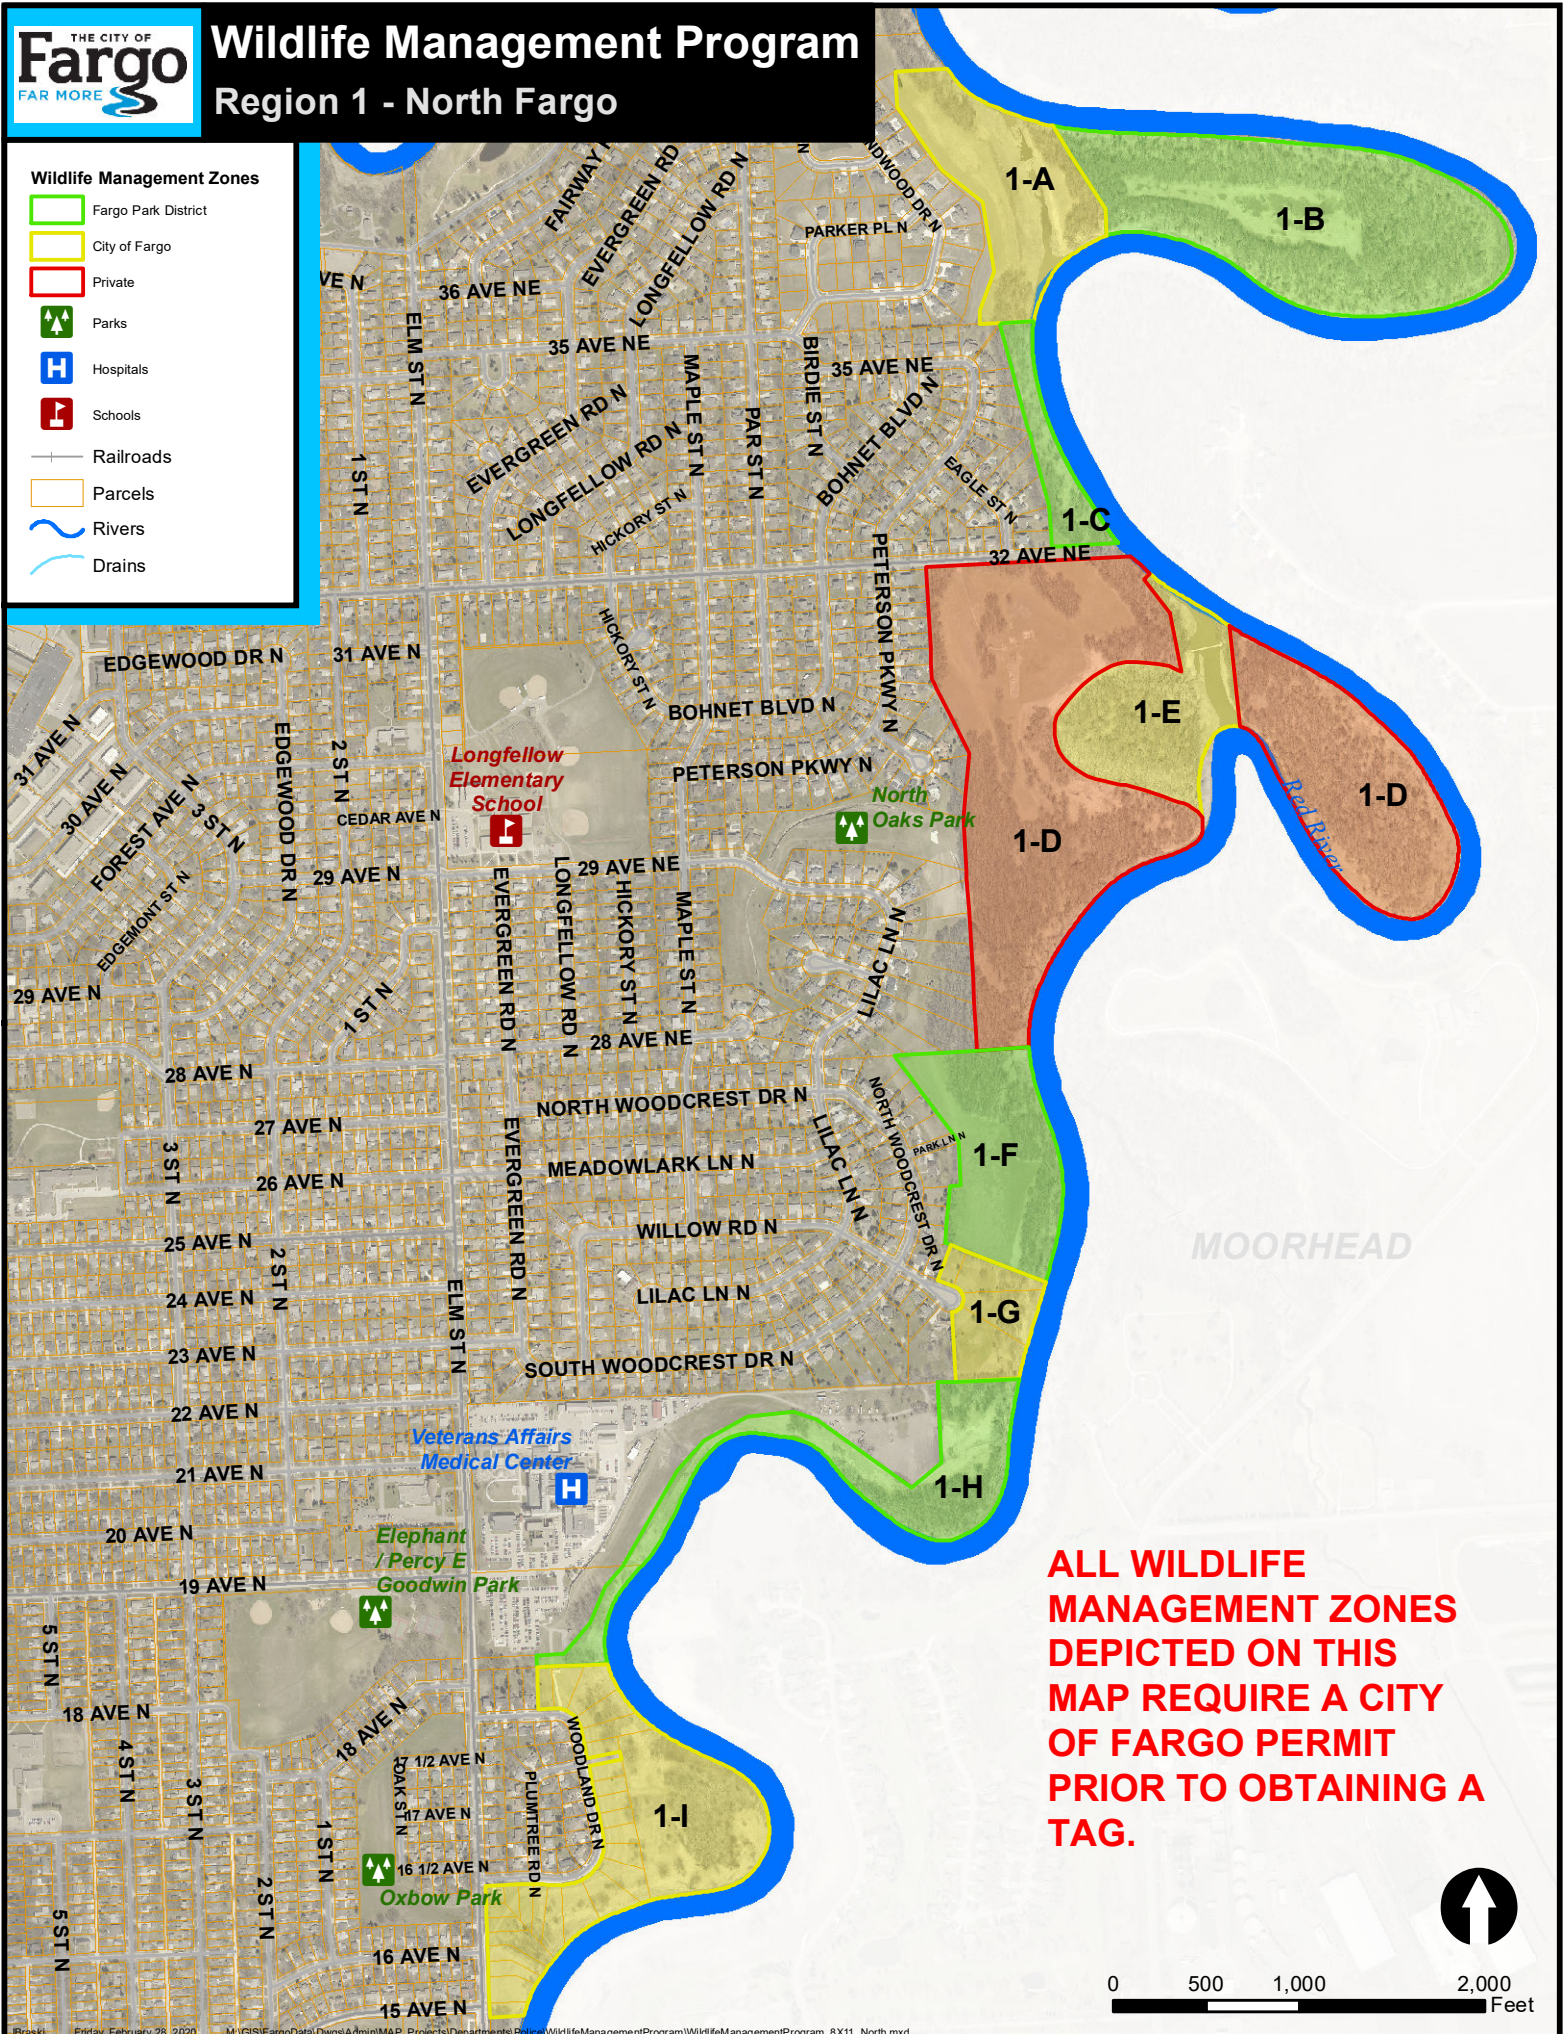

Wildlife Management Zones

- Fargo Park District
- City of Fargo
- Private
- ▲ Parks
- H Hospitals
- S Schools
- + Railroads
- Parcels
- ~ Rivers
- ~ Drains

**ALL WILDLIFE
MANAGEMENT ZONES
DEPICTED ON THIS
MAP REQUIRE A CITY
OF FARGO PERMIT
PRIOR TO OBTAINING A
TAG.**

Wildlife Management Zones

- Fargo Park District
- City of Fargo
- Private
- Parks
- Golf Courses
- Schools
- Religious Locations
- Railroads
- Parcels
- Rivers
- Drains

**ALL WILDLIFE
MANAGEMENT ZONES
DEPICTED ON THIS
MAP REQUIRE A CITY
OF FARGO PERMIT
PRIOR TO OBTAINING A
TAG.**

Wildlife Management Zones

- Fargo Park District
- City of Fargo
- Private
- Parks
- Golf Courses
- Schools
- Religious Locations
- Railroads
- Parcels
- Fargo ET Parcels
- Rivers
- Drains

ALL WILDLIFE MANAGEMENT ZONES DEPICTED ON THIS MAP REQUIRE A CITY OF FARGO PERMIT PRIOR TO OBTAINING A TAG.