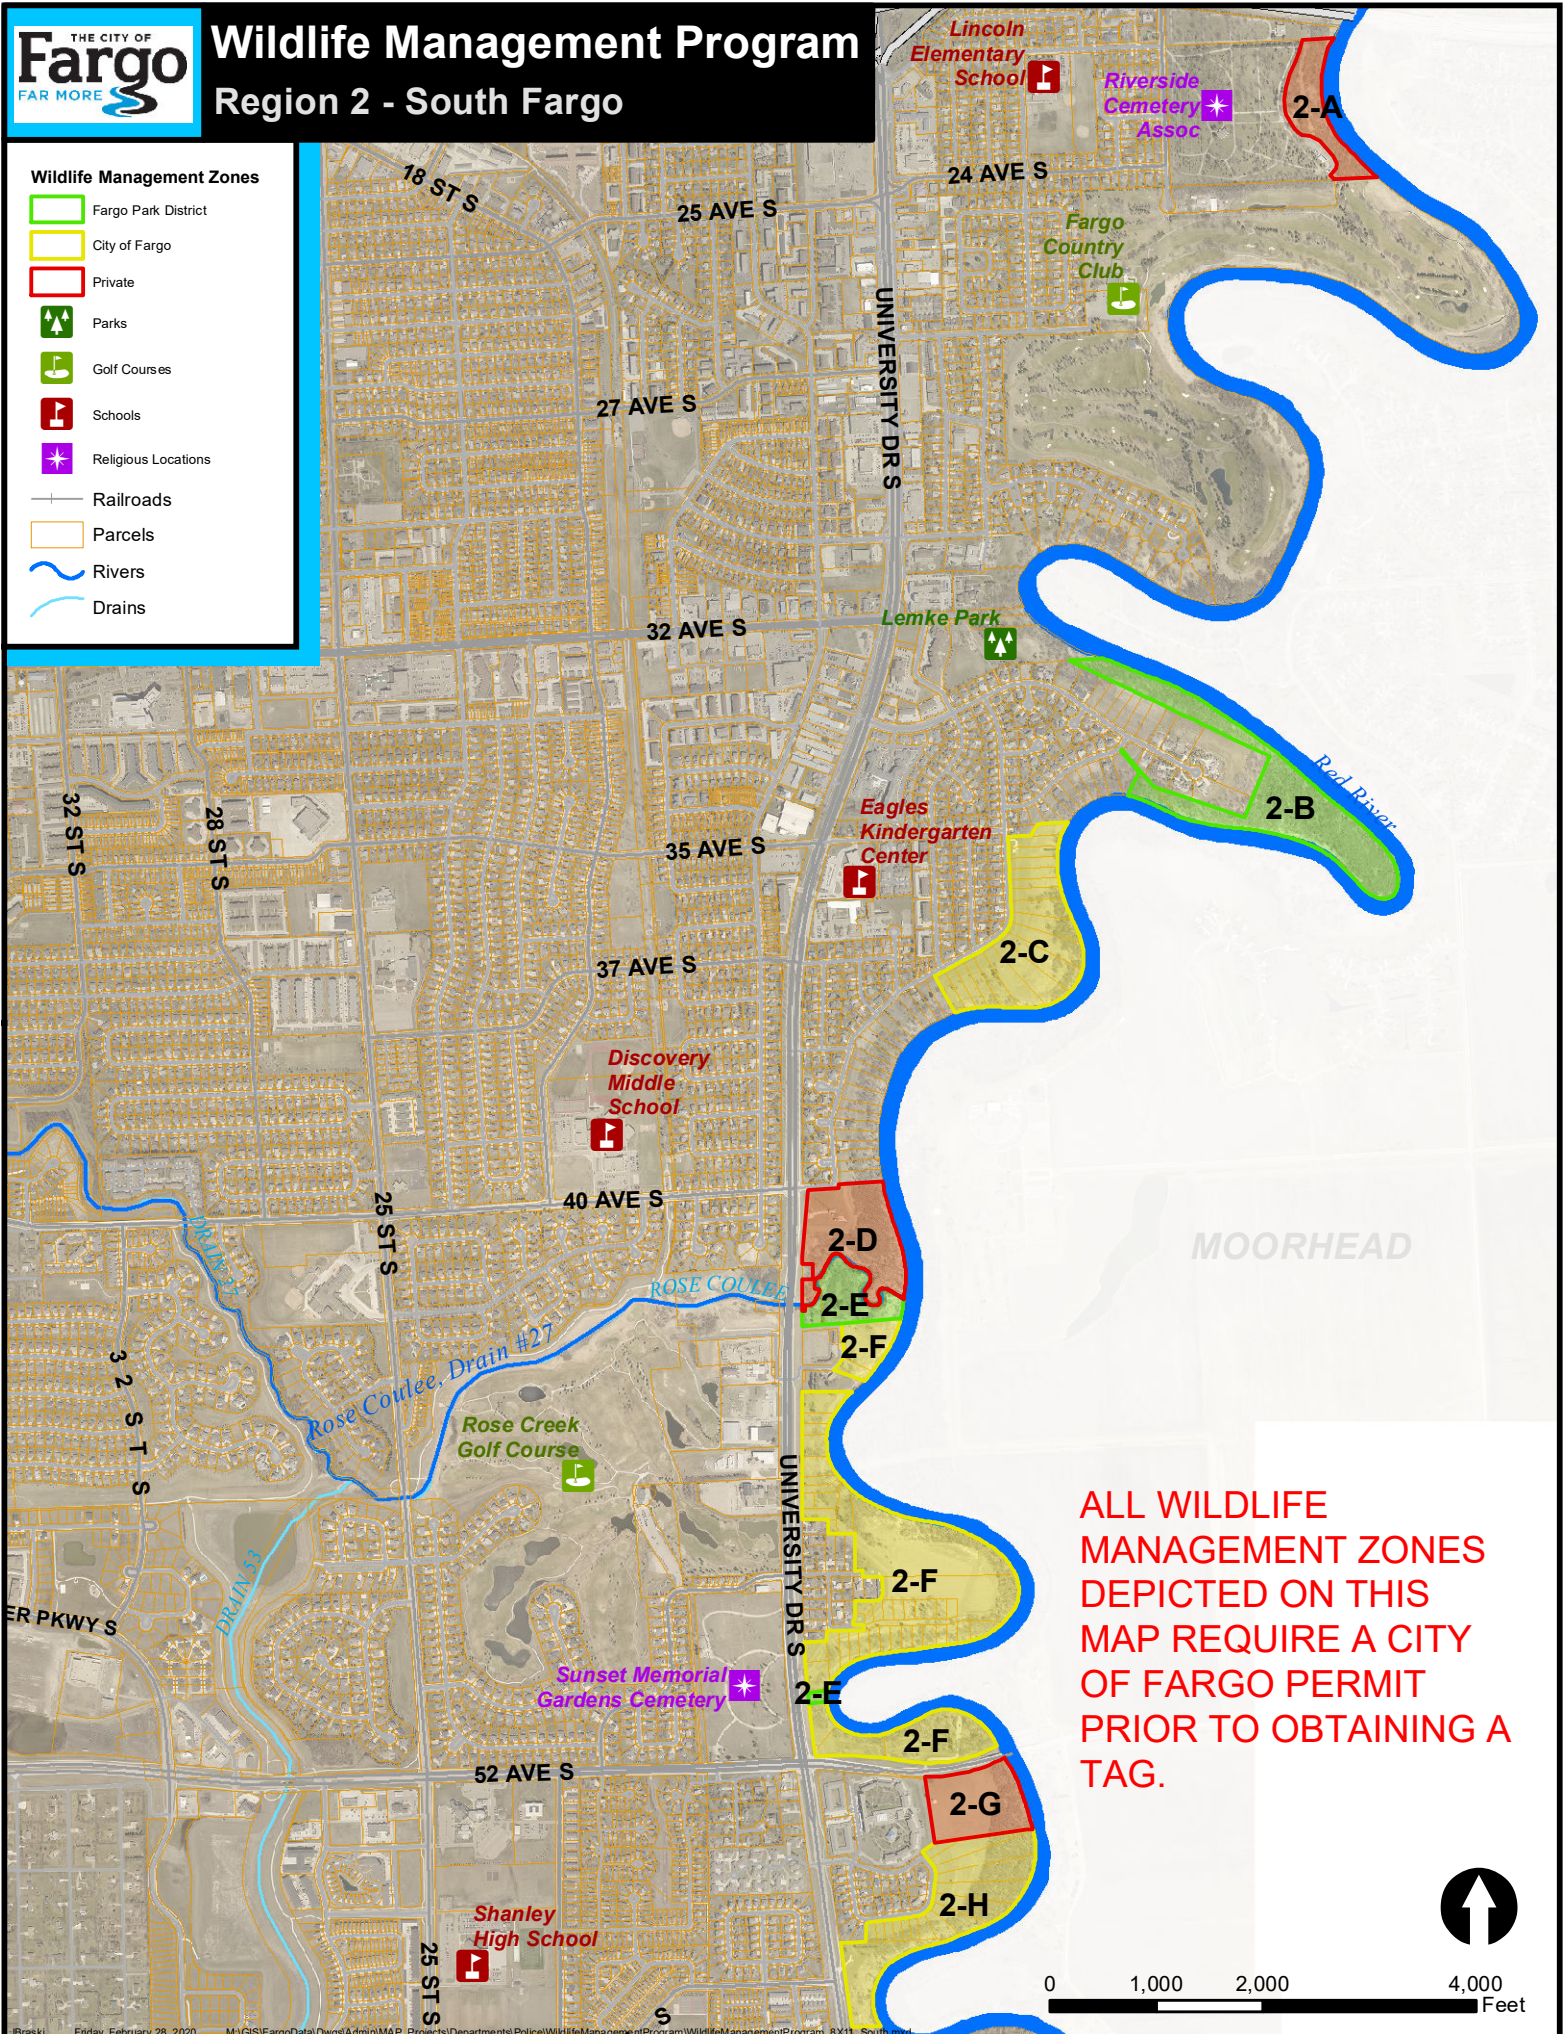

Wildlife Management Zones

- Fargo Park District
- City of Fargo
- Private
- ▲ Parks
- H Hospitals
- S Schools
- + Railroads
- Parcels
- ~ Rivers
- ~ Drains

**ALL WILDLIFE
MANAGEMENT ZONES
DEPICTED ON THIS
MAP REQUIRE A CITY
OF FARGO PERMIT
PRIOR TO OBTAINING A
TAG.**

Wildlife Management Zones

- Fargo Park District
- City of Fargo
- Private
- Parks
- Golf Courses
- Schools
- Religious Locations
- Railroads
- Parcels
- Rivers
- Drains

**ALL WILDLIFE
MANAGEMENT ZONES
DEPICTED ON THIS
MAP REQUIRE A CITY
OF FARGO PERMIT
PRIOR TO OBTAINING A
TAG.**

Wildlife Management Zones

- Fargo Park District
- City of Fargo
- Private
- Parks
- Golf Courses
- Schools
- Religious Locations
- Railroads
- Parcels
- Fargo ET Parcels
- Rivers
- Drains

ALL WILDLIFE MANAGEMENT ZONES DEPICTED ON THIS MAP REQUIRE A CITY OF FARGO PERMIT PRIOR TO OBTAINING A TAG.