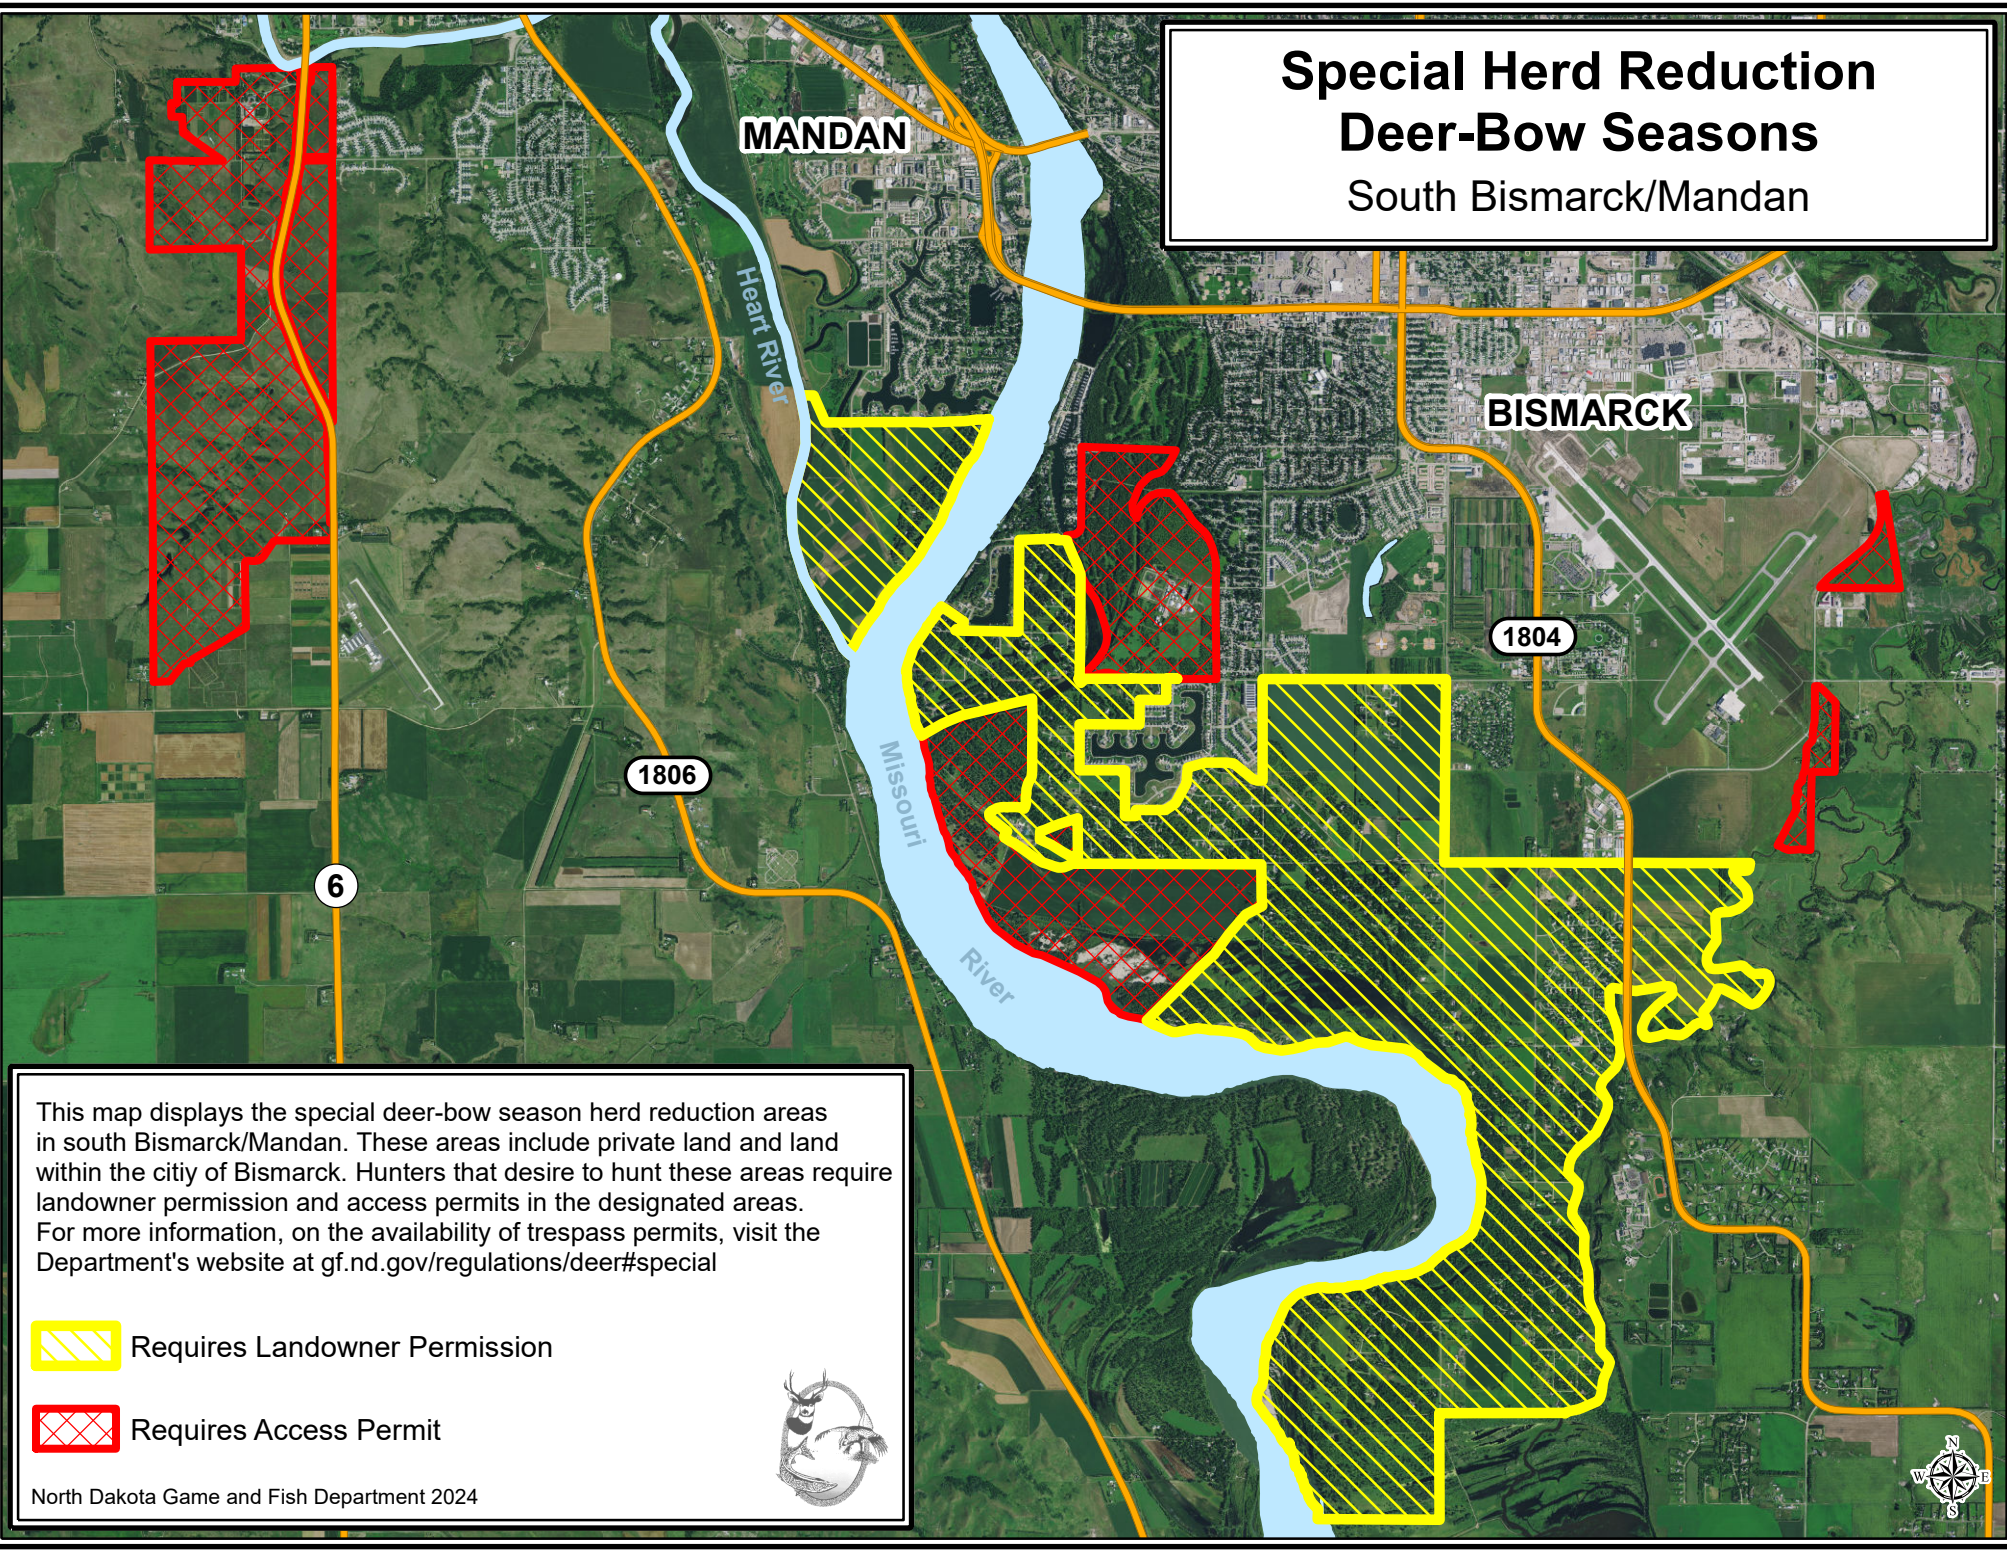

Special Herd Reduction Deer-Bow Seasons South Bismarck/Mandan

This map displays the special deer-bow season herd reduction areas in south Bismarck/Mandan. These areas include private land and land within the city of Bismarck. Hunters that desire to hunt these areas require landowner permission and access permits in the designated areas. For more information, on the availability of trespass permits, visit the Department's website at gf.nd.gov/regulations/deer#special

-  Requires Landowner Permission
-  Requires Access Permit